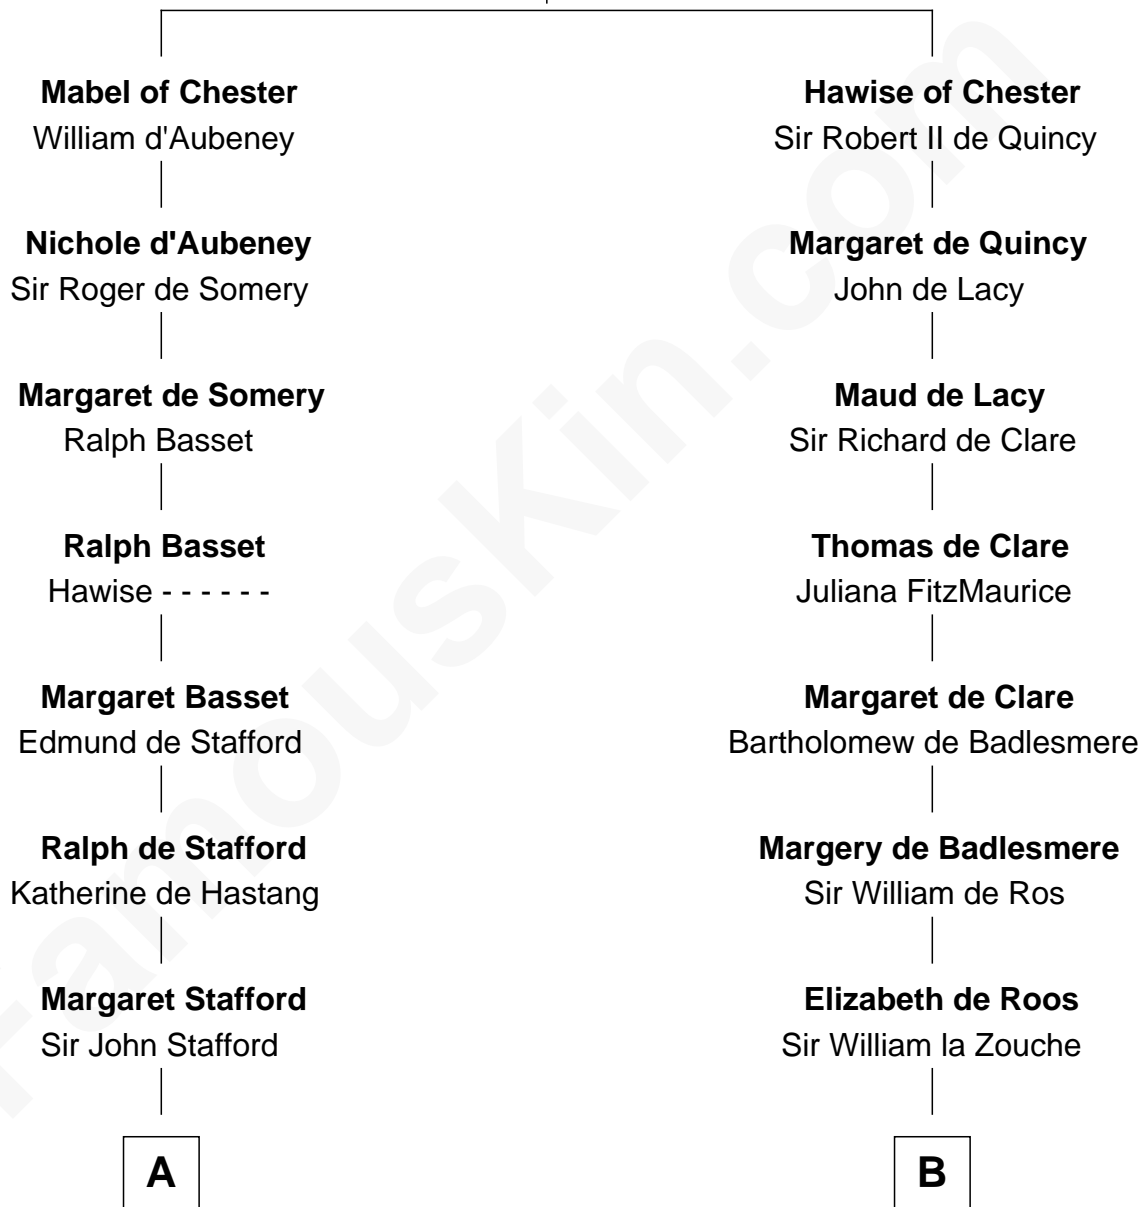

FamousKin.com Relationship Chart of William Greene

2nd Governor of Rhode Island

15th cousin 4 times removed of

Robert Catesby

Leader of Gunpowder Plot

Hugh de Kevelioc
Bertrade de Montfort

C

—
Samuel Greene

Mary Gorton

—
William Greene

Catharine Greene

—
William Greene

2nd Governor of Rhode Island

FamousKin.com