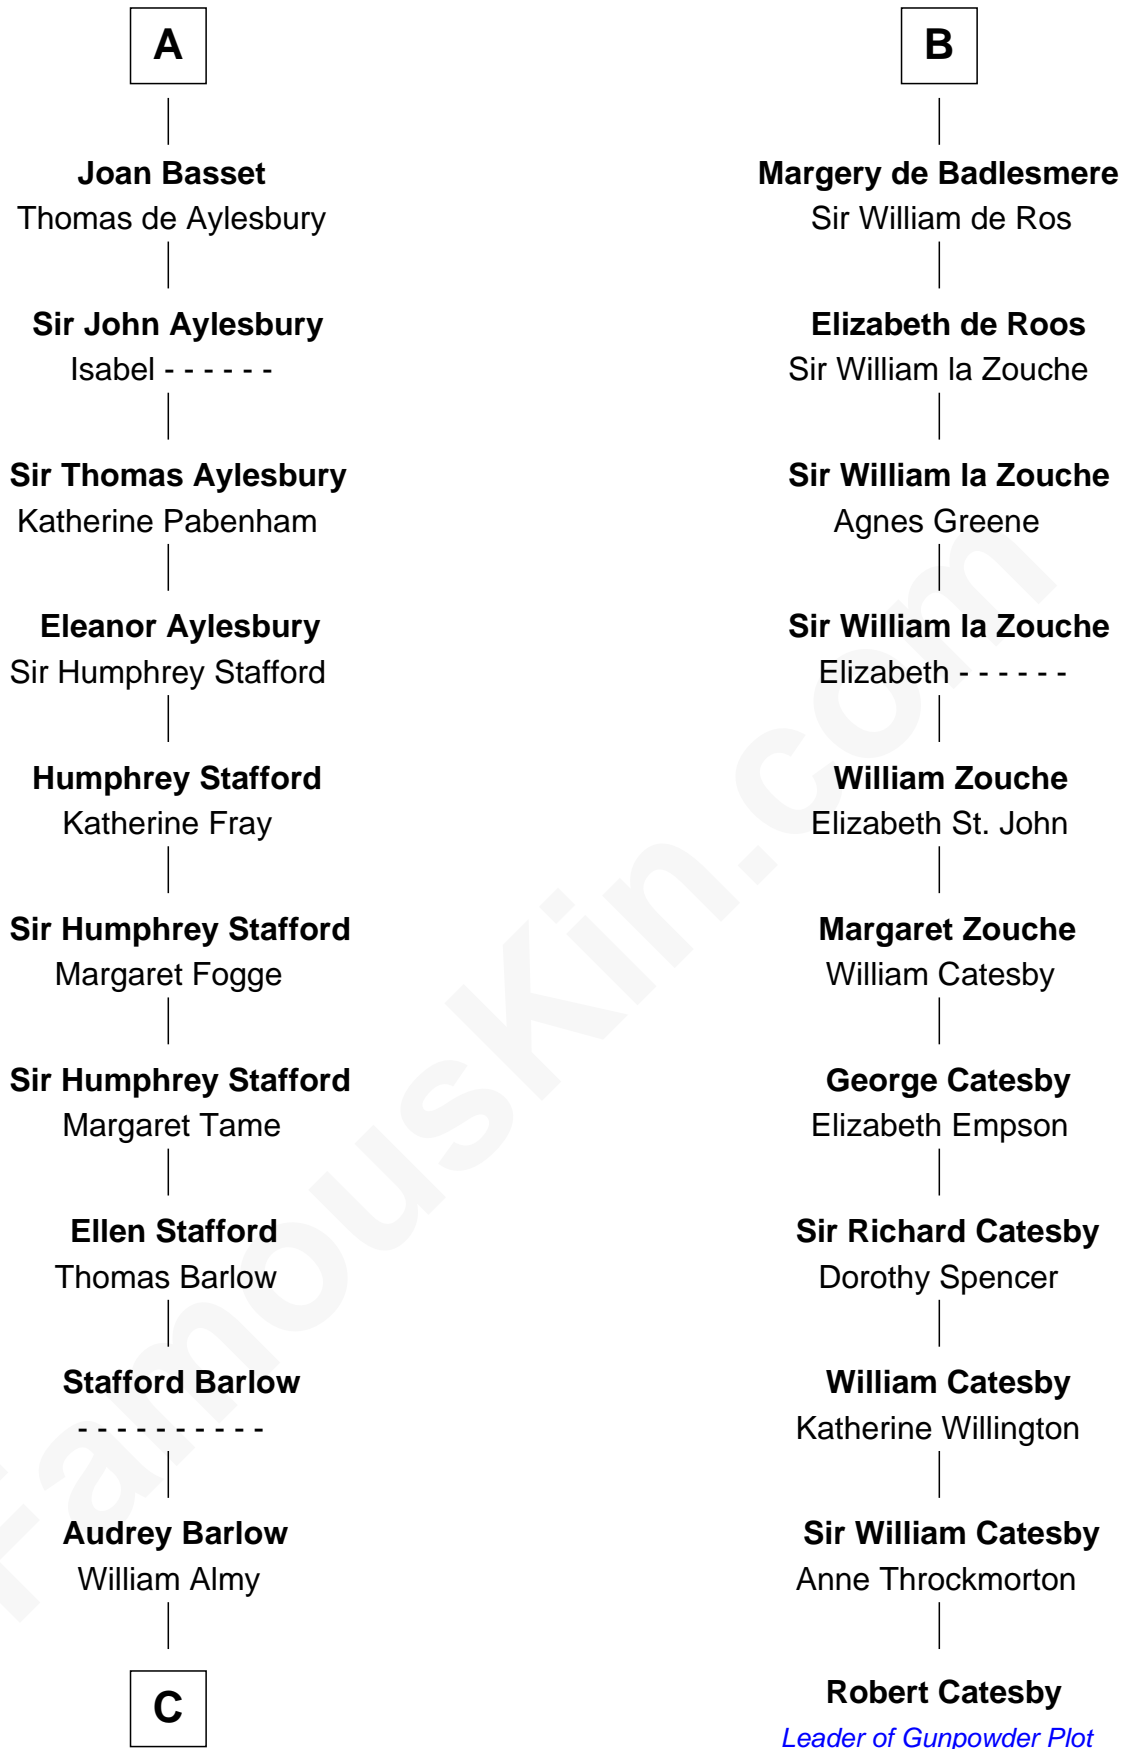

FamousKin.com

Relationship Chart of

William Greene

2nd Governor of Rhode Island

17th cousin 3 times removed of

Robert Catesby

Leader of Gunpowder Plot

Saheer I de Quincy

Maud de St. Liz

C

—
Annis Almy
John Greene

—
Samuel Greene
Mary Gorton

—
William Greene
Catharine Greene

—
William Greene
2nd Governor of Rhode Island

FamousKin.com