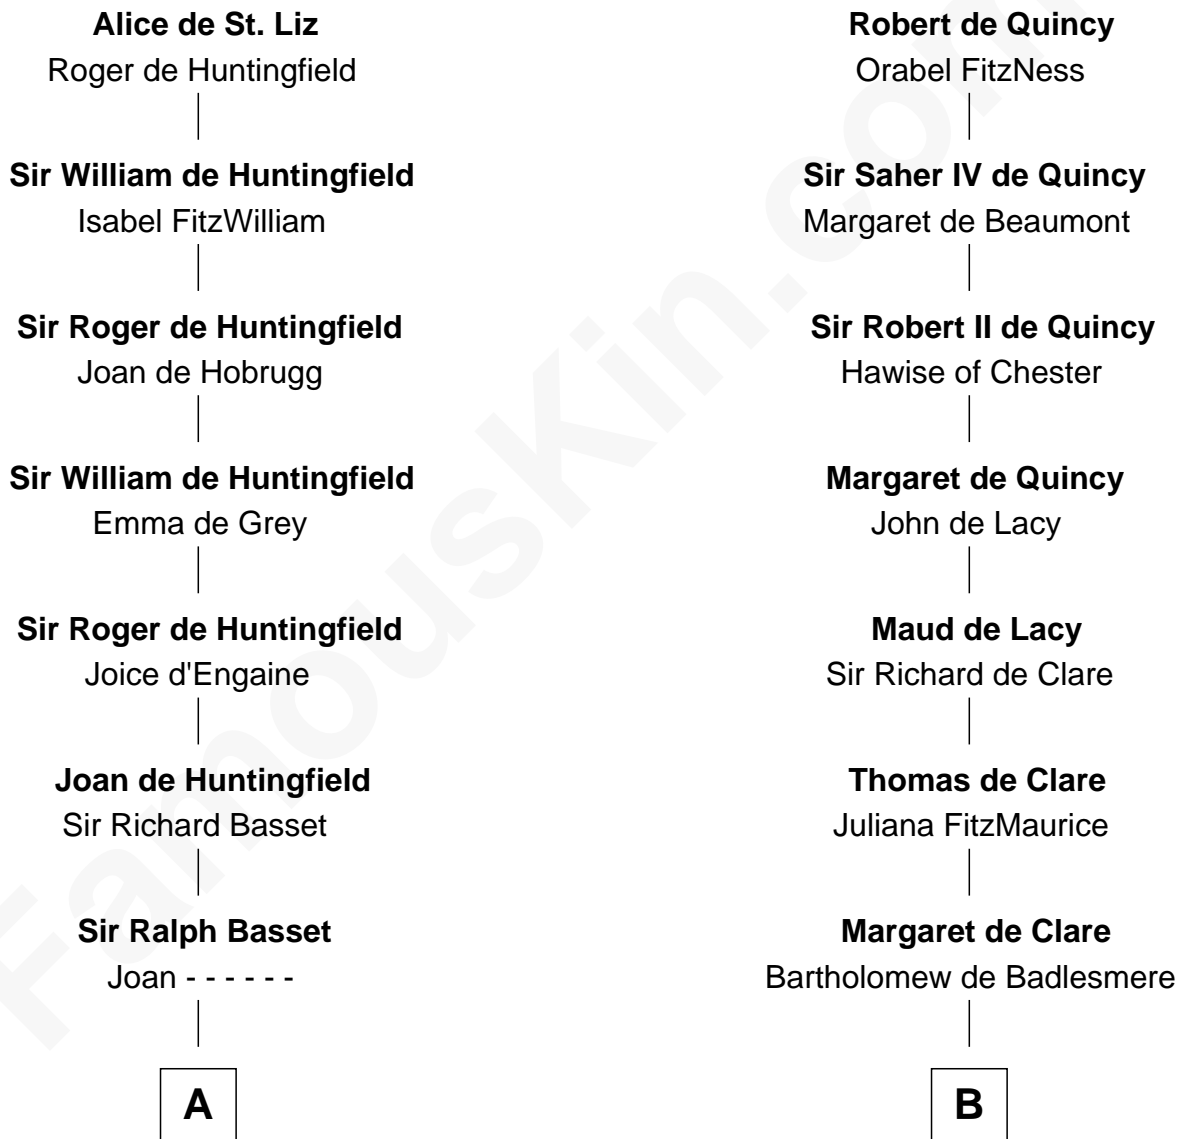

FamousKin.com

Relationship Chart of

William Greene

2nd Governor of Rhode Island

17th cousin 3 times removed of

Robert Catesby

Leader of Gunpowder Plot

Saheer I de Quincy

Maud de St. Liz

C

—
Annis Almy
John Greene

—
Samuel Greene
Mary Gorton

—
William Greene
Catharine Greene

—
William Greene
2nd Governor of Rhode Island

FamousKin.com