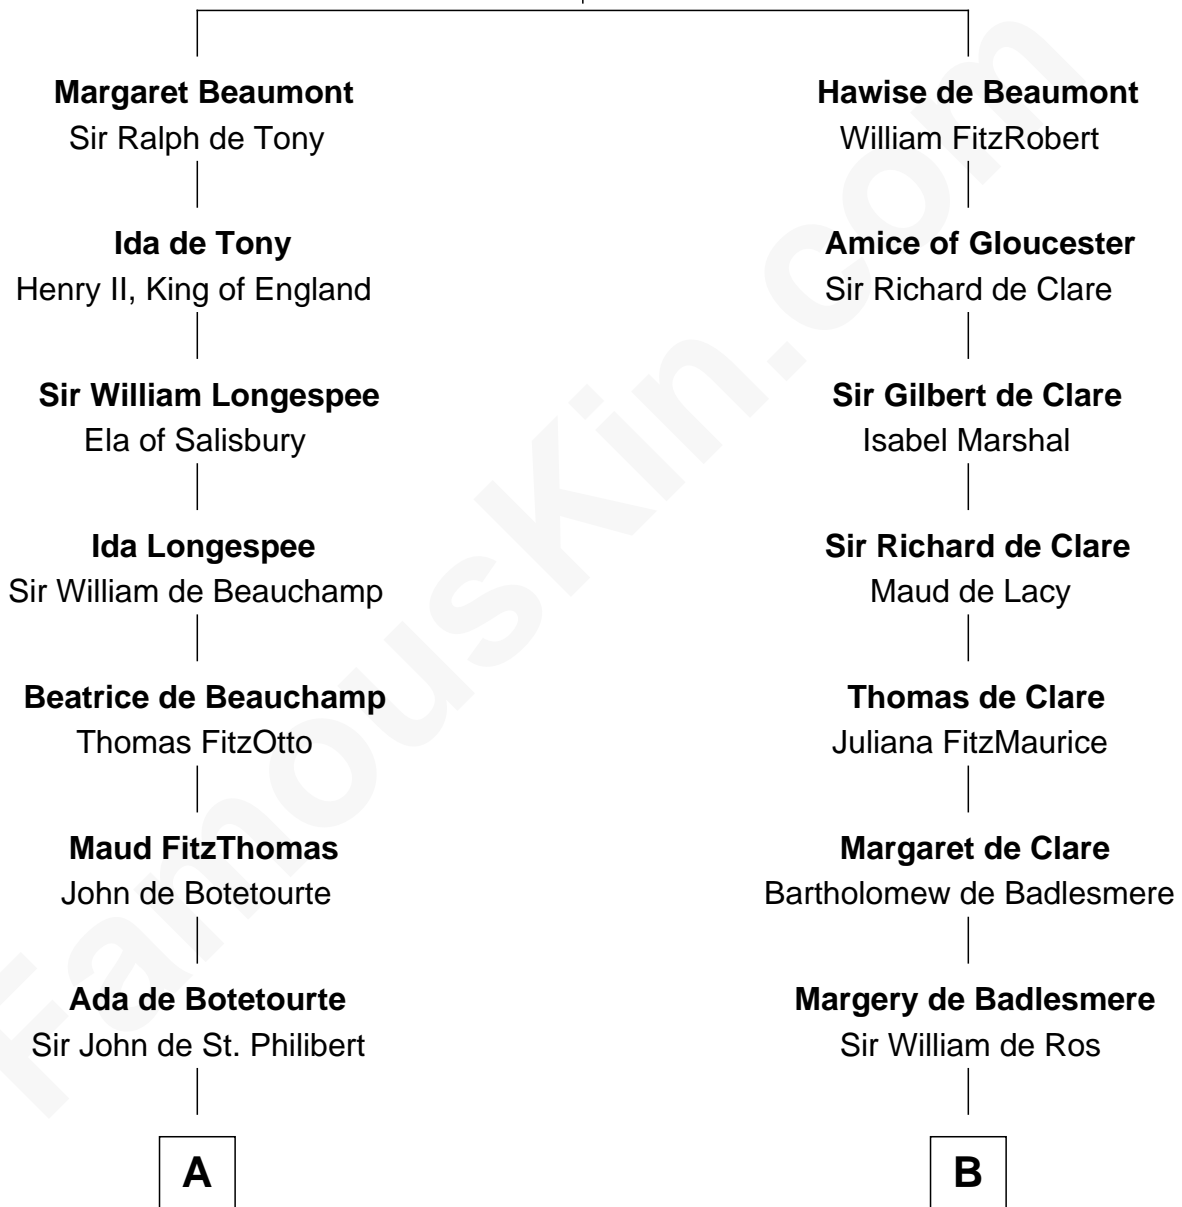

FamousKin.com

Relationship Chart of

William Greene

2nd Governor of Rhode Island

16th cousin 5 times removed of

Robert Catesby

Leader of Gunpowder Plot

Robert de Beaumont

Amicia de Gael

C

—
Audrey Barlow

William Almy

—
Annis Almy

John Greene

—
Samuel Greene

Mary Gorton