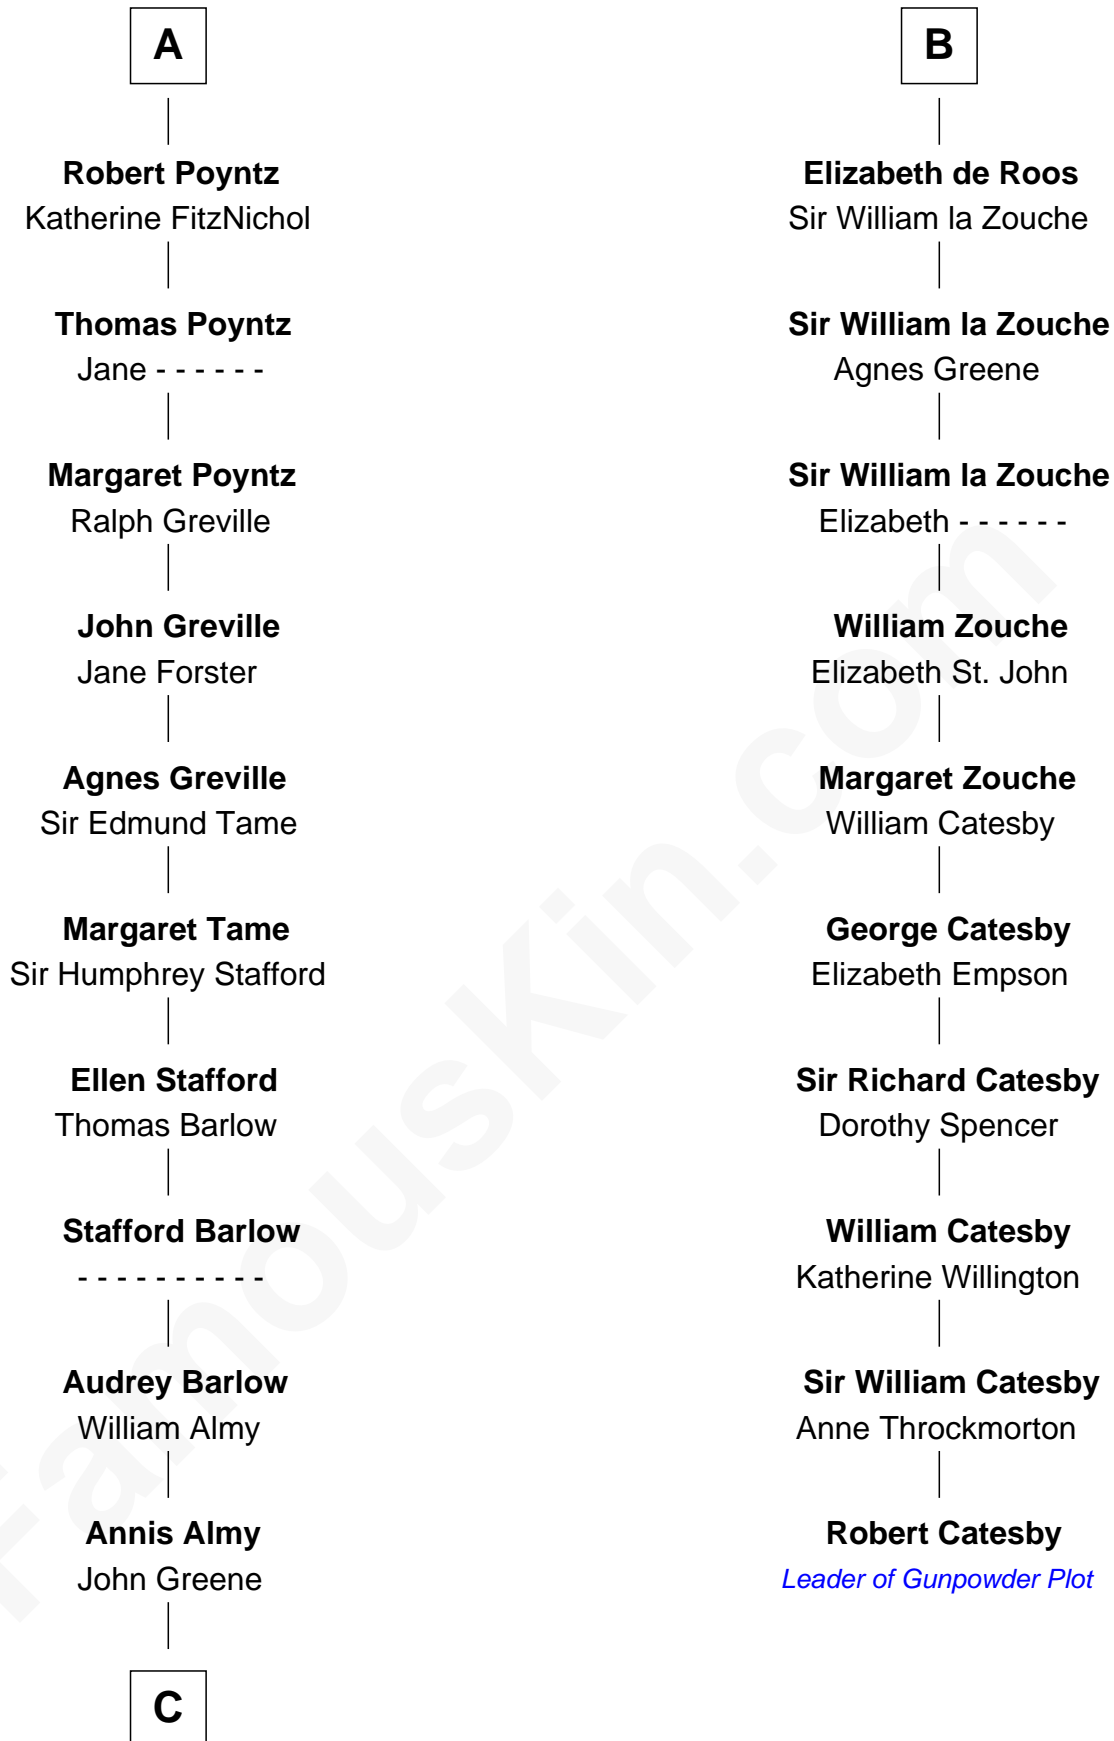

FamousKin.com

Relationship Chart of

William Greene

2nd Governor of Rhode Island

16th cousin 3 times removed of

Robert Catesby

Leader of Gunpowder Plot

C

—
Samuel Greene

Mary Gorton

—
William Greene

Catharine Greene

—
William Greene

2nd Governor of Rhode Island