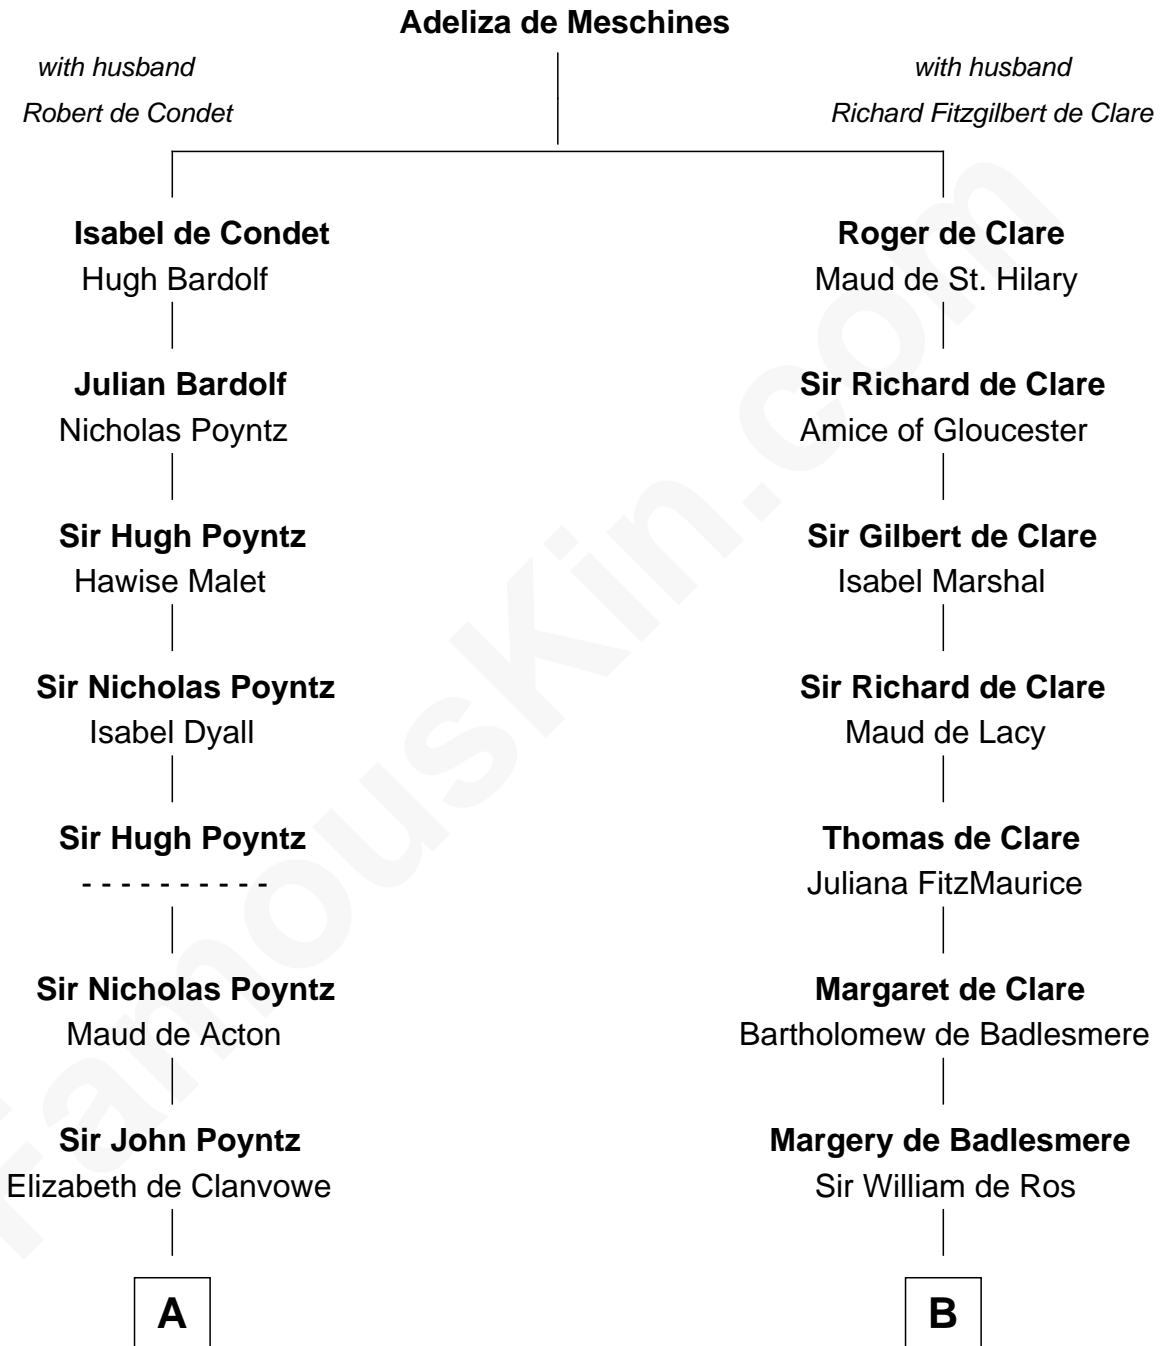

FamousKin.com

Relationship Chart of

William Greene

2nd Governor of Rhode Island

16th cousin 3 times removed of

Robert Catesby

Leader of Gunpowder Plot

C

—
Samuel Greene

Mary Gorton

—
William Greene

Catharine Greene

—
William Greene

2nd Governor of Rhode Island