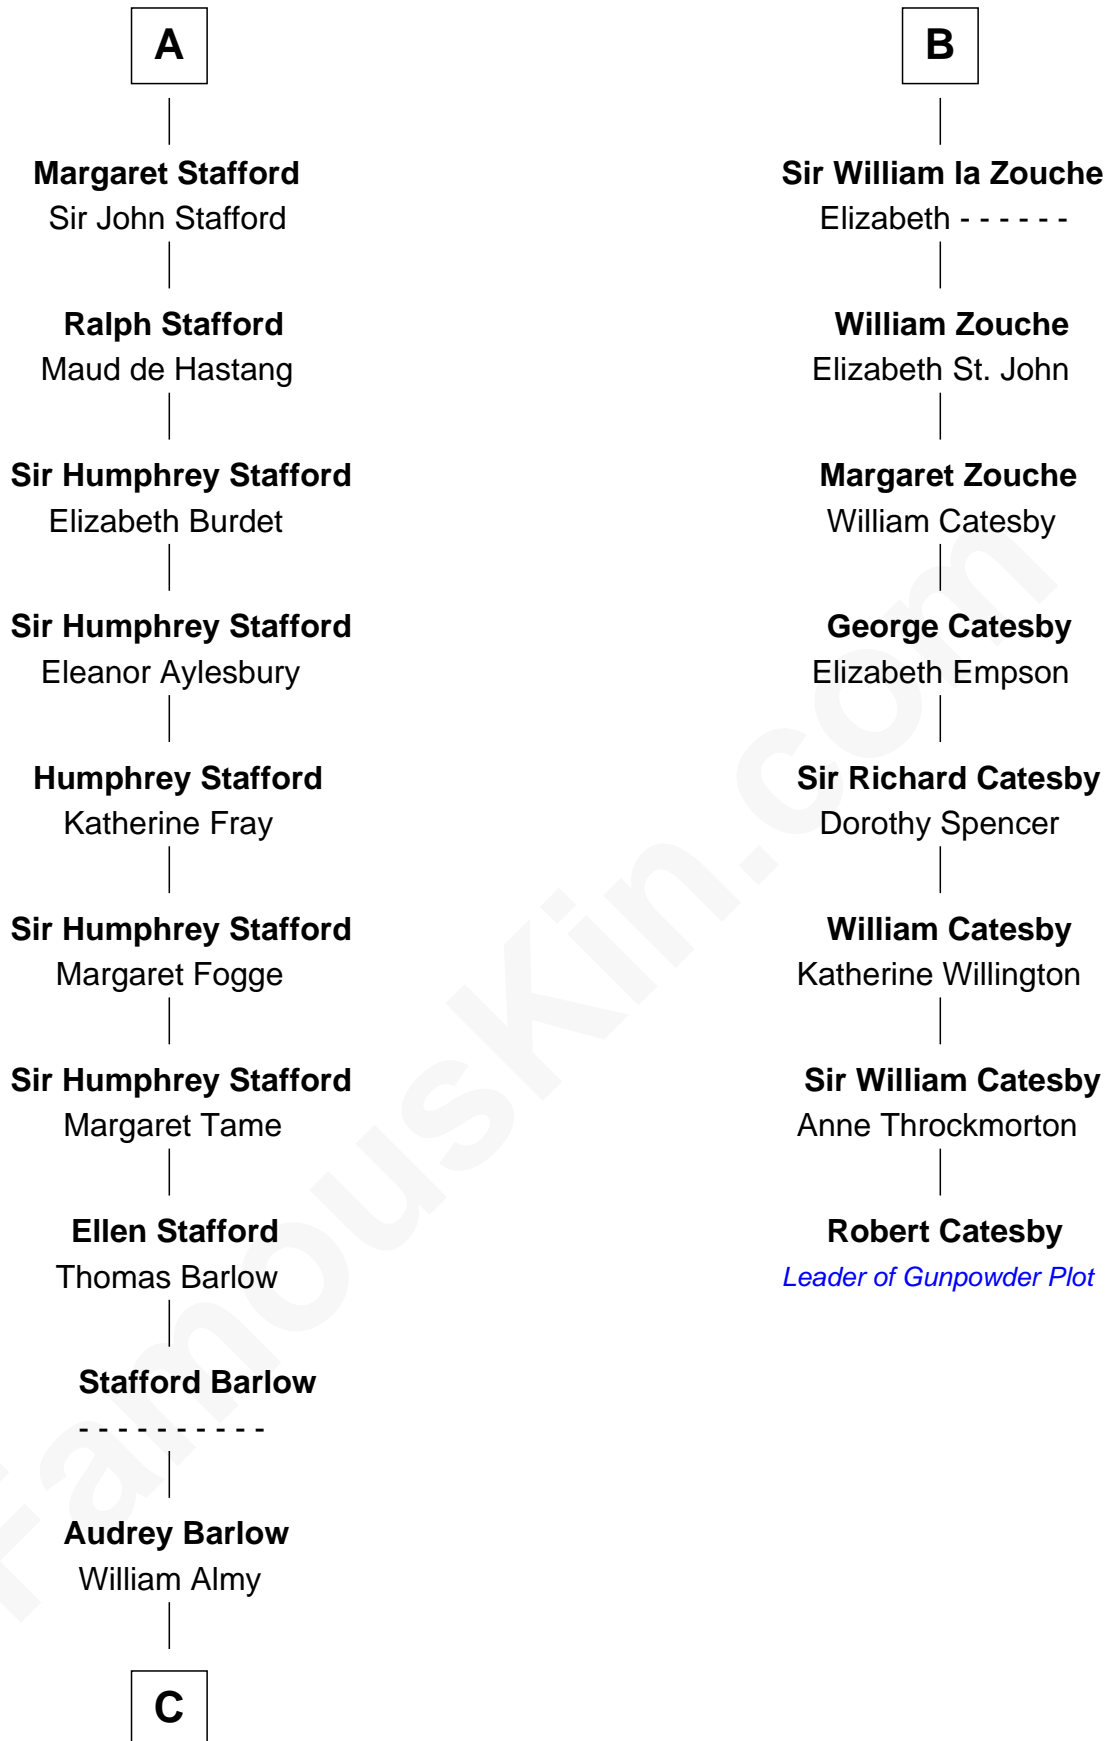

# FamousKin.com Relationship Chart of William Greene

2nd Governor of Rhode Island

14th cousin 6 times removed of

**Robert Catesby**

Leader of Gunpowder Plot

**C**

—  
**Annis Almy**  
John Greene

—  
**Samuel Greene**  
Mary Gorton

—  
**William Greene**  
Catharine Greene

—  
**William Greene**  
*2nd Governor of Rhode Island*

FamousKin.com