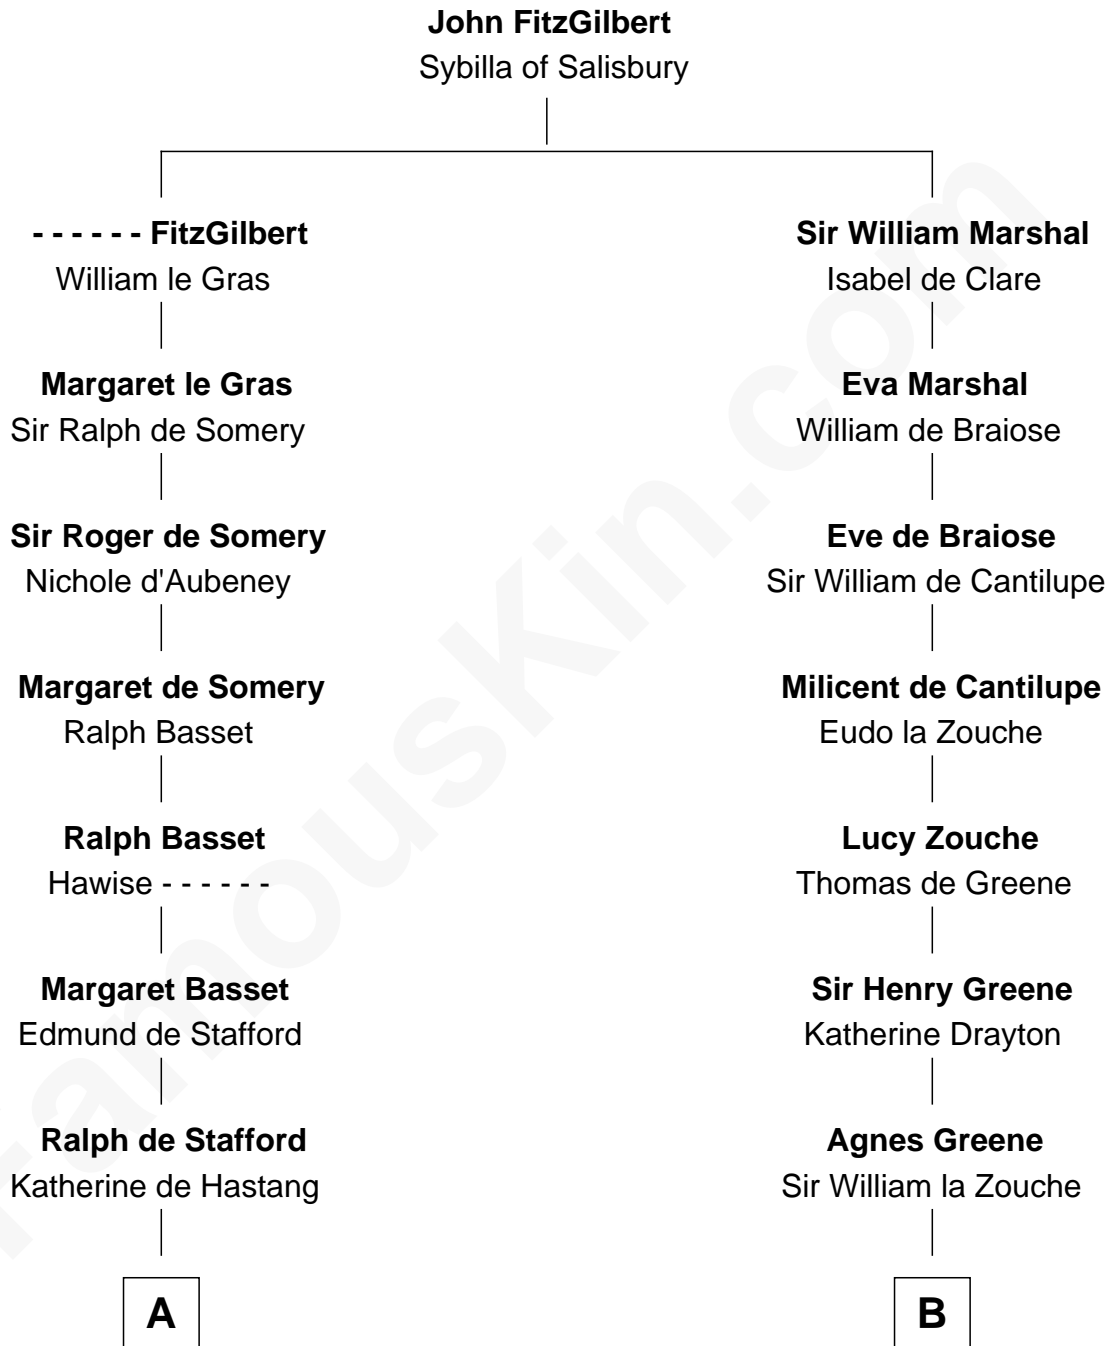

# FamousKin.com Relationship Chart of William Greene

2nd Governor of Rhode Island

14th cousin 6 times removed of

**Robert Catesby**

Leader of Gunpowder Plot

**C**

—  
**Annis Almy**  
John Greene

—  
**Samuel Greene**  
Mary Gorton

—  
**William Greene**  
Catharine Greene

—  
**William Greene**  
*2nd Governor of Rhode Island*

FamousKin.com