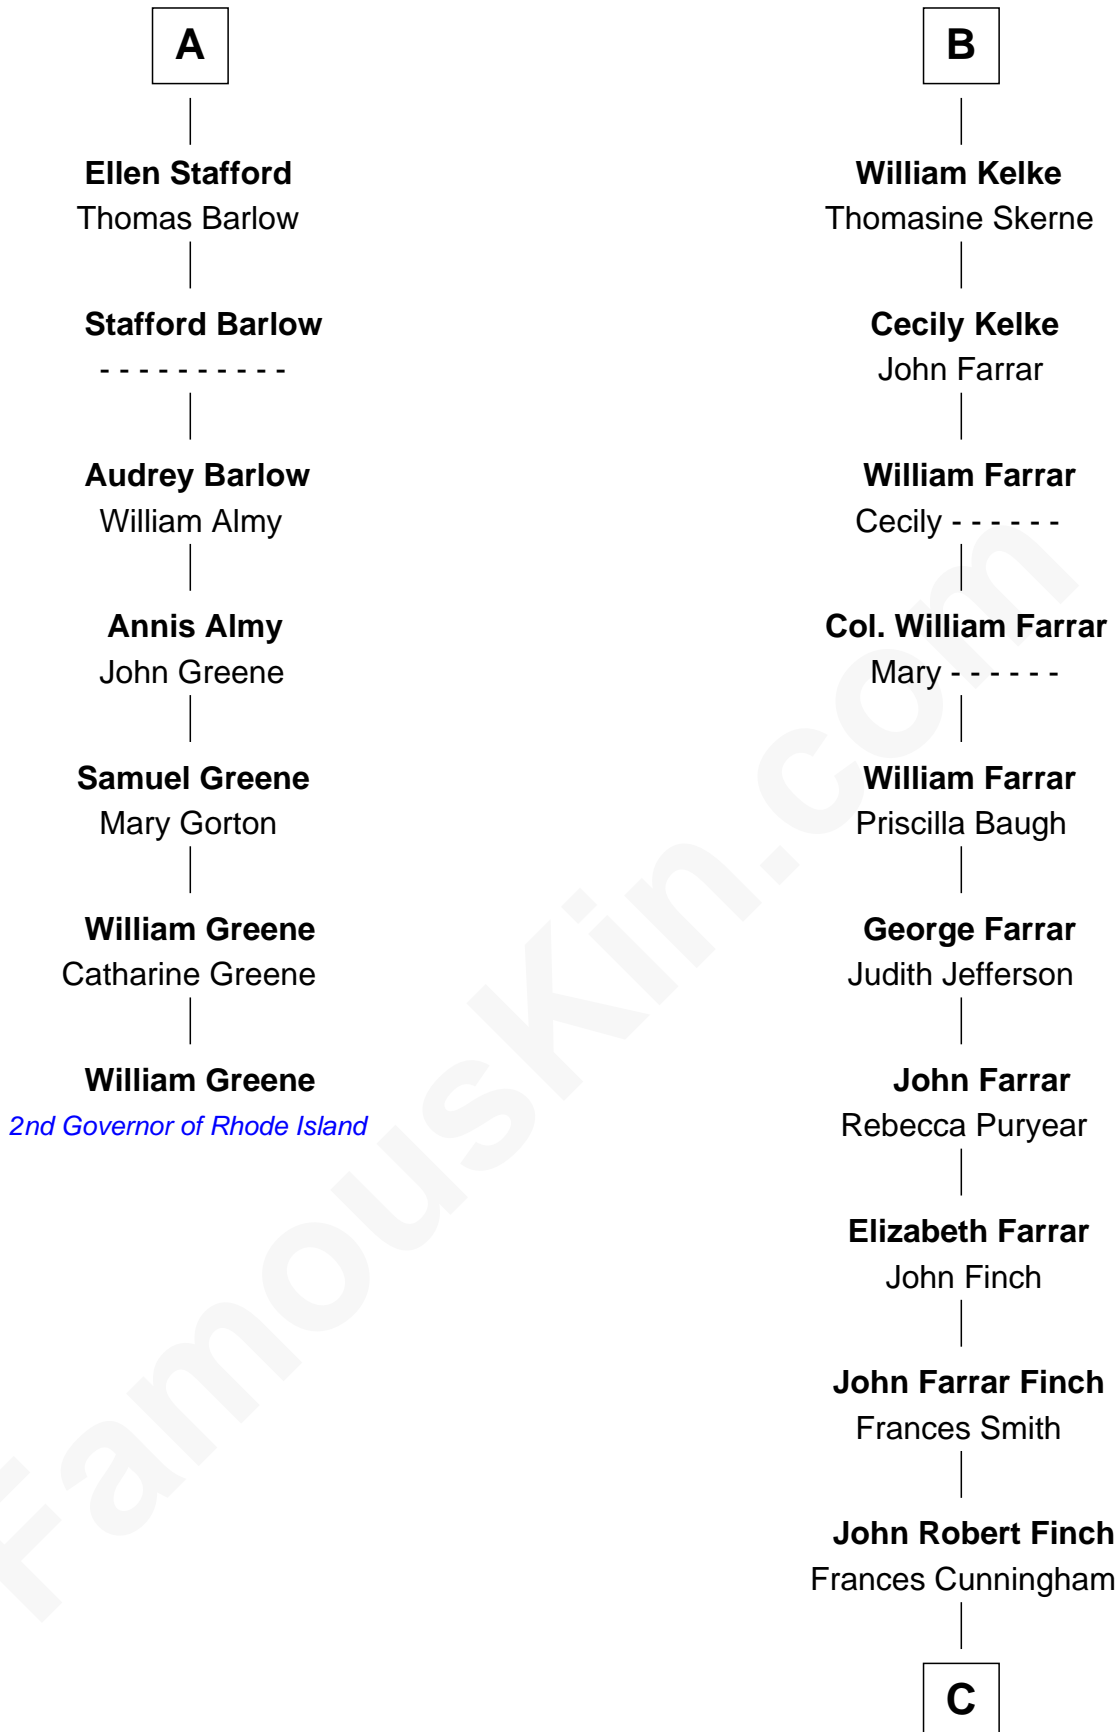

## Relationship Chart of

### William Greene

*2nd Governor of Rhode Island*

13th cousin 6 times removed of

**Harper Lee**

*Author of To Kill a Mockingbird*

C

**James Cunningham Finch**

Ellen Rivers Williams