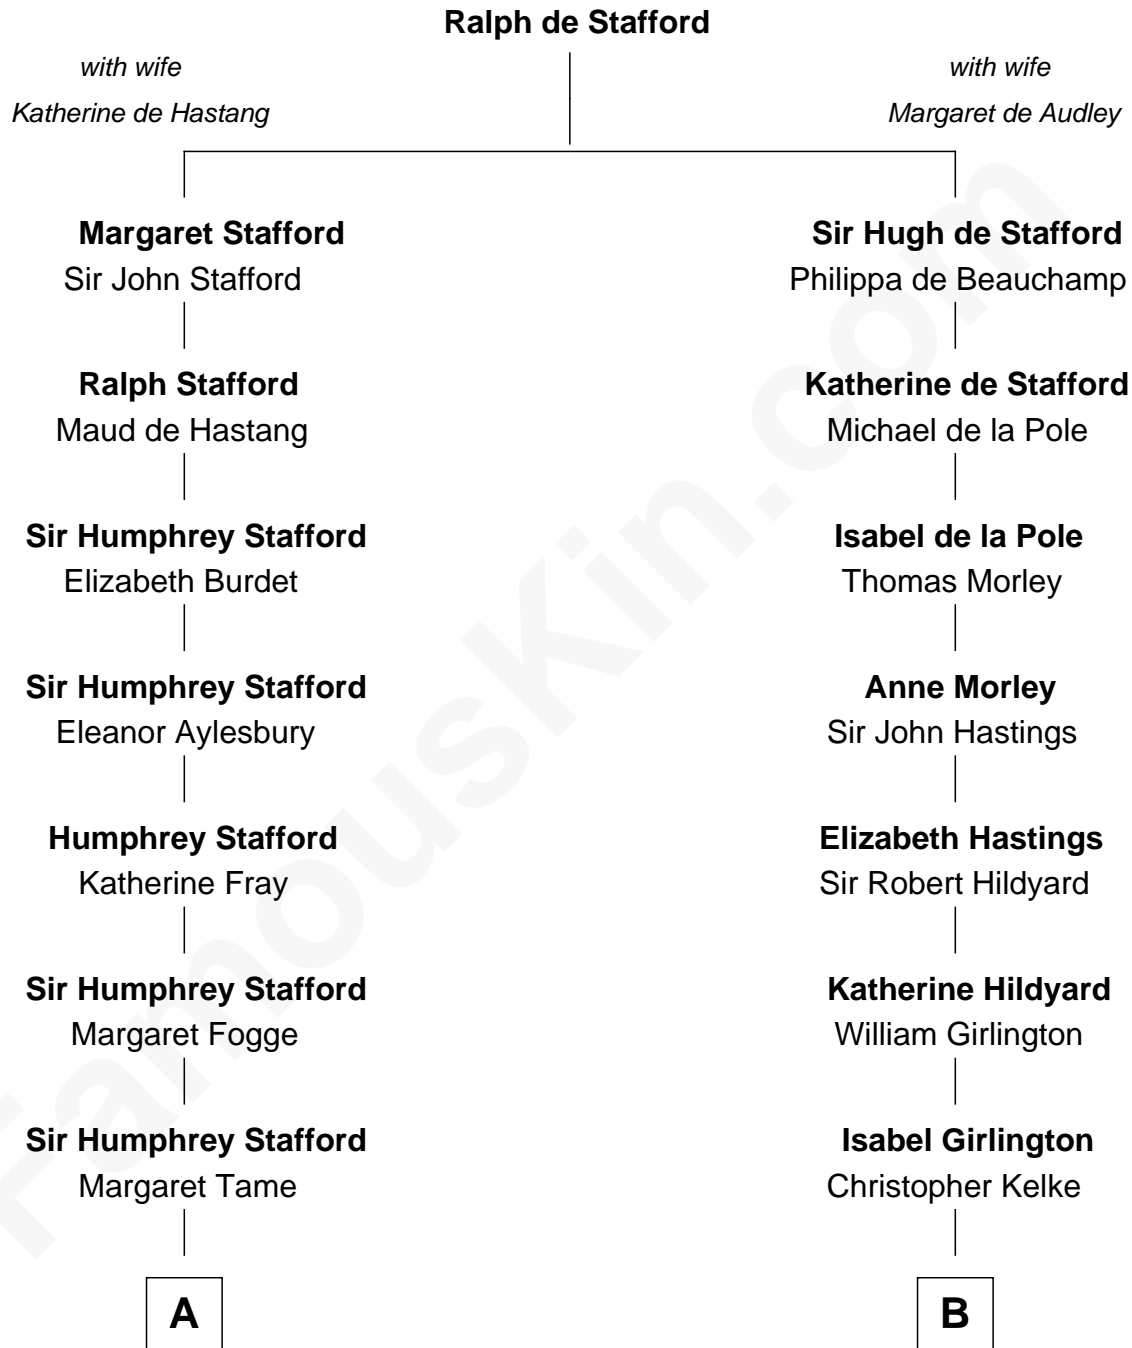

## Relationship Chart of

### William Greene

*2nd Governor of Rhode Island*

13th cousin 6 times removed of

**Harper Lee**

*Author of To Kill a Mockingbird*

C

**James Cunningham Finch**

Ellen Rivers Williams