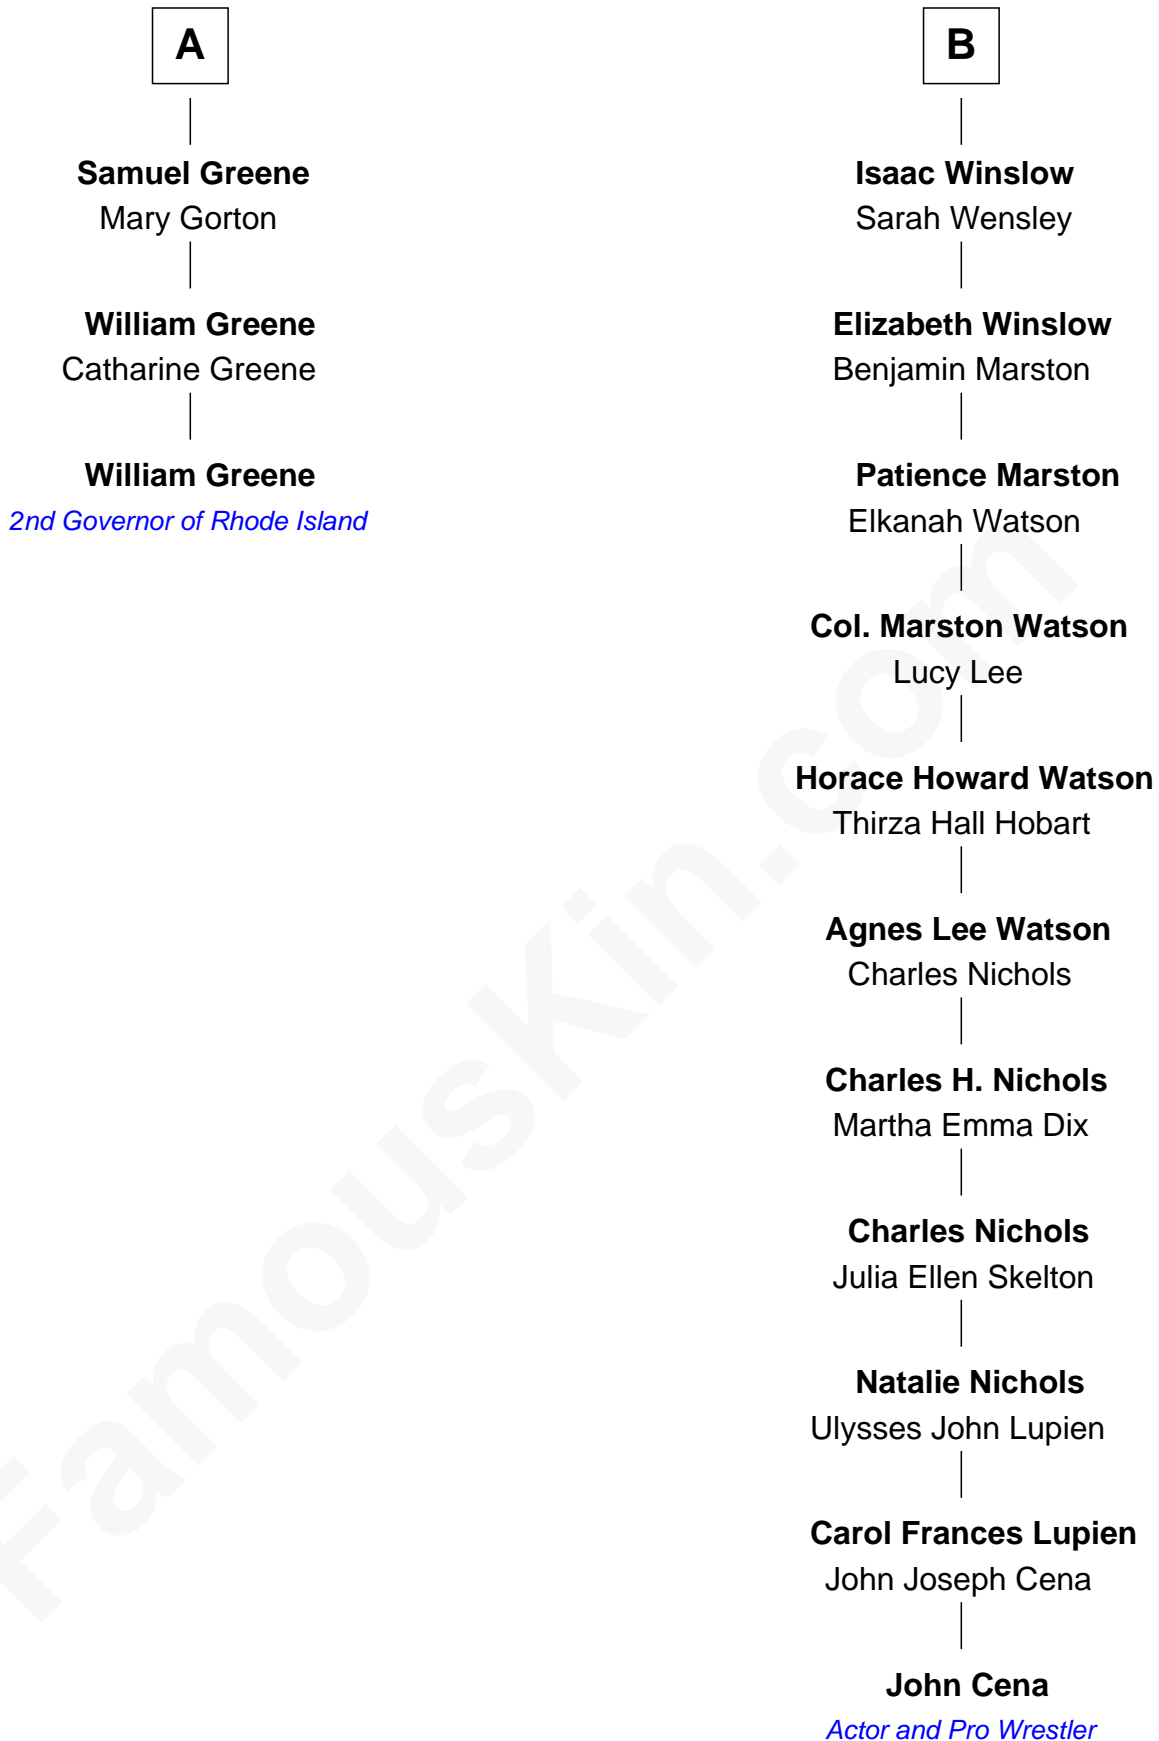

# FamousKin.com Relationship Chart of **William Greene**

*2nd Governor of Rhode Island*

**9th cousin 8 times removed of**

**John Cena**

*Movie Actor and WWE Pro Wrestler*

William Greene photo by [Sarnold17](#) (CC BY-SA 3.0)

John Cena photo by [Edward Joseph Hersom II](#)