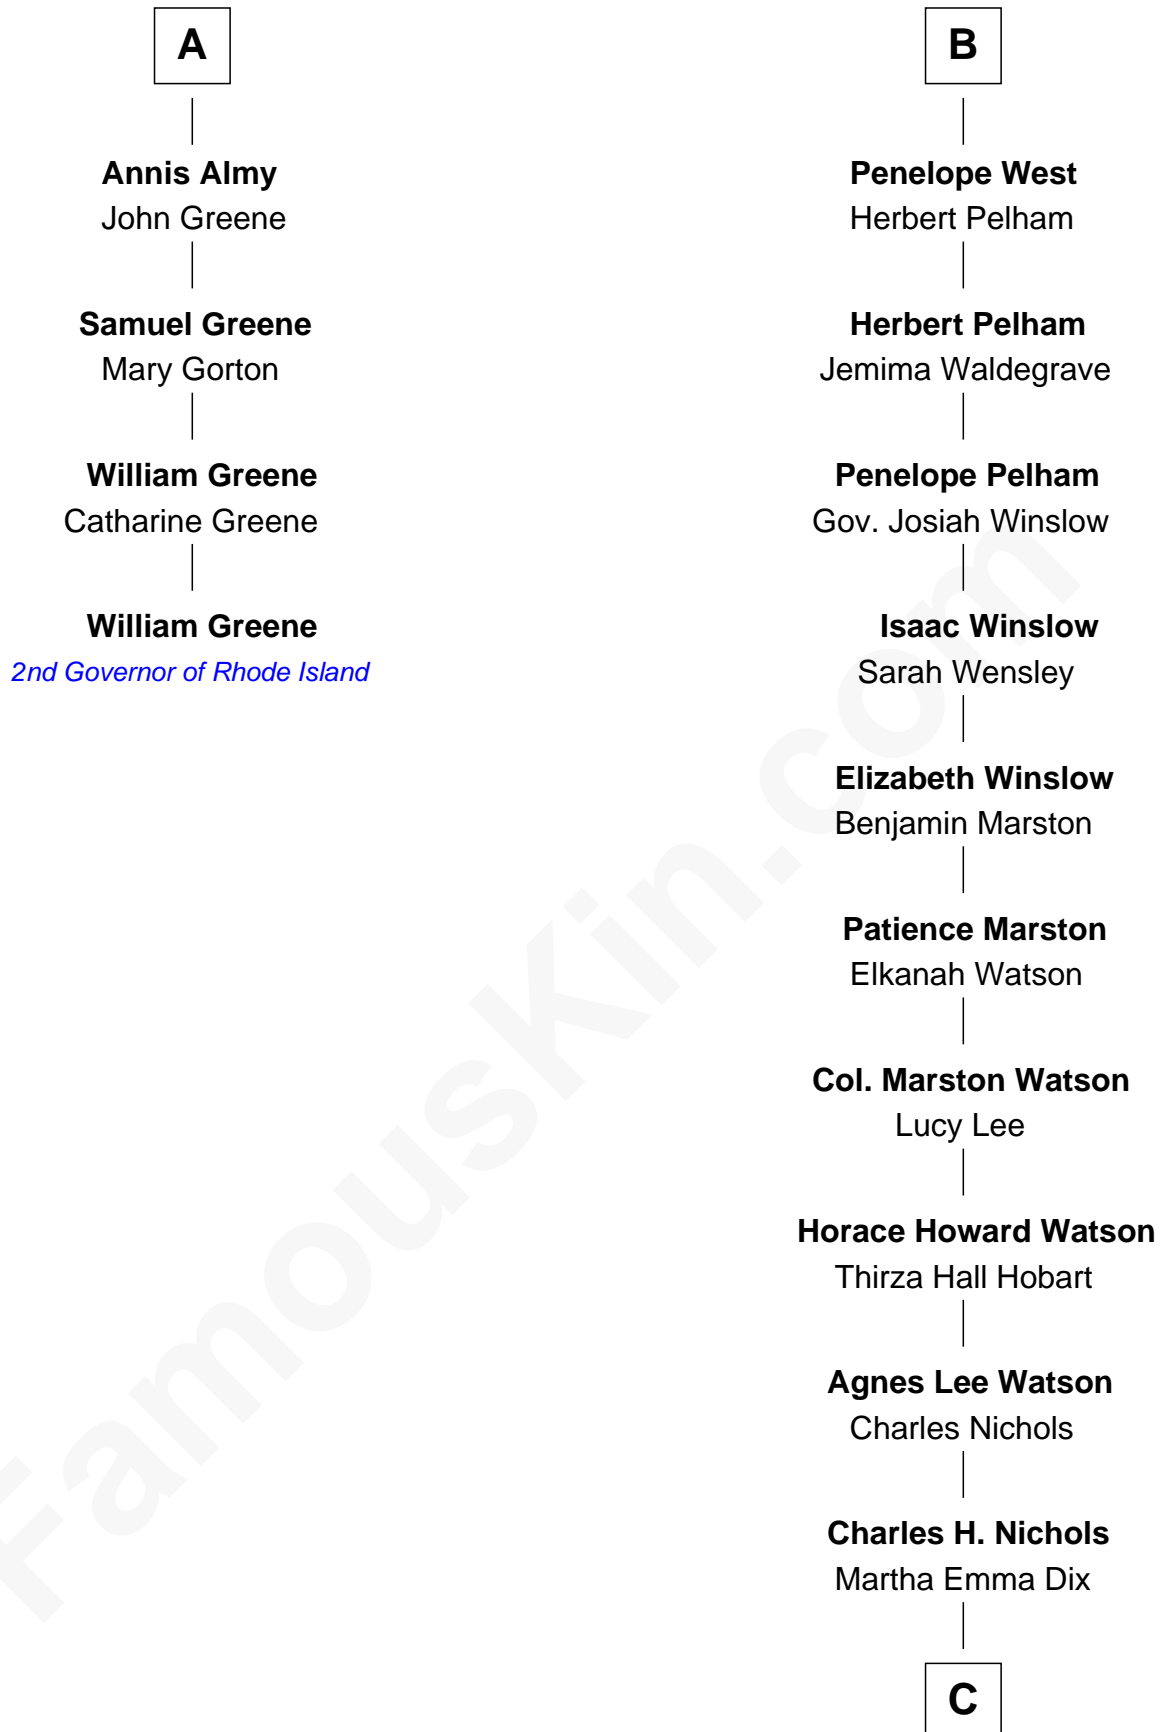

FamousKin.com

Relationship Chart of

William Greene

2nd Governor of Rhode Island

10th cousin 10 times removed of

John Cena

Movie Actor and WWE Pro Wrestler

C