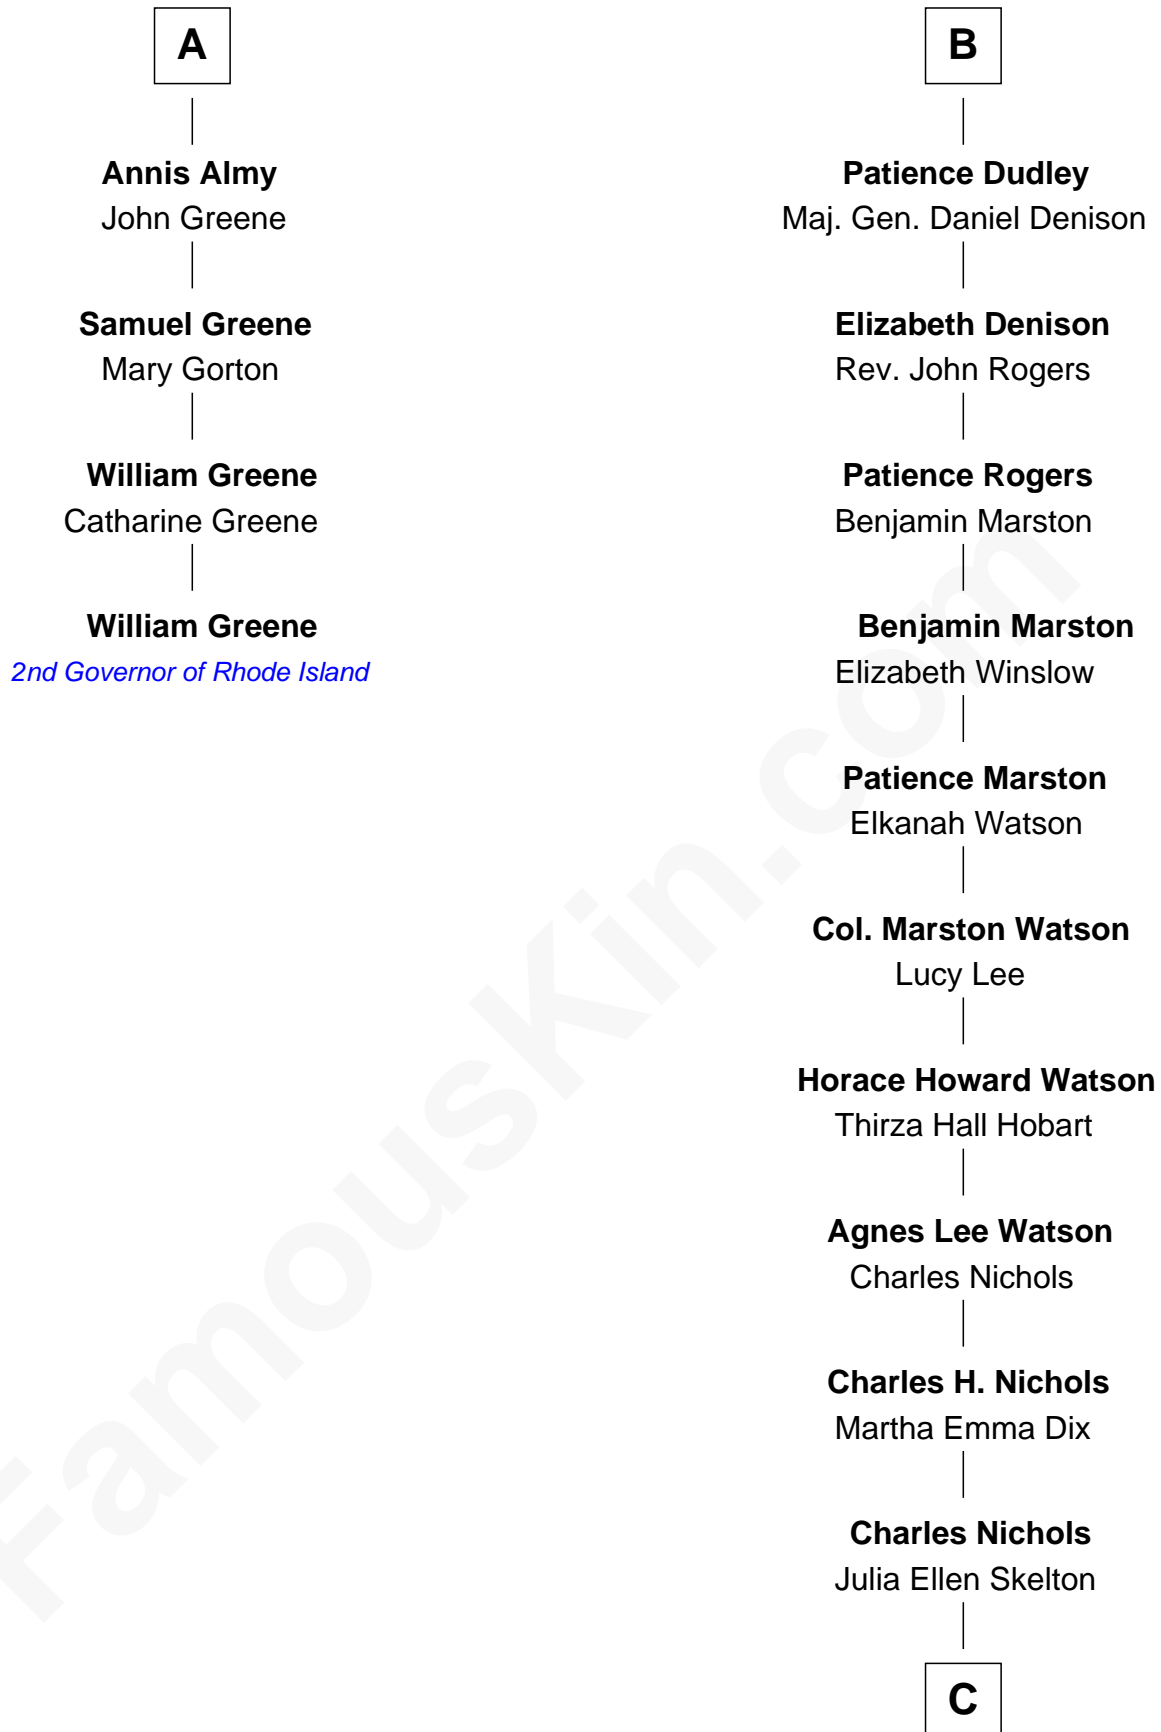

# FamousKin.com Relationship Chart of

**William Greene**

*2nd Governor of Rhode Island*

**10th cousin 9 times removed of**

**John Cena**

*Movie Actor and WWE Pro Wrestler*

**C**

**Natalie Nichols**