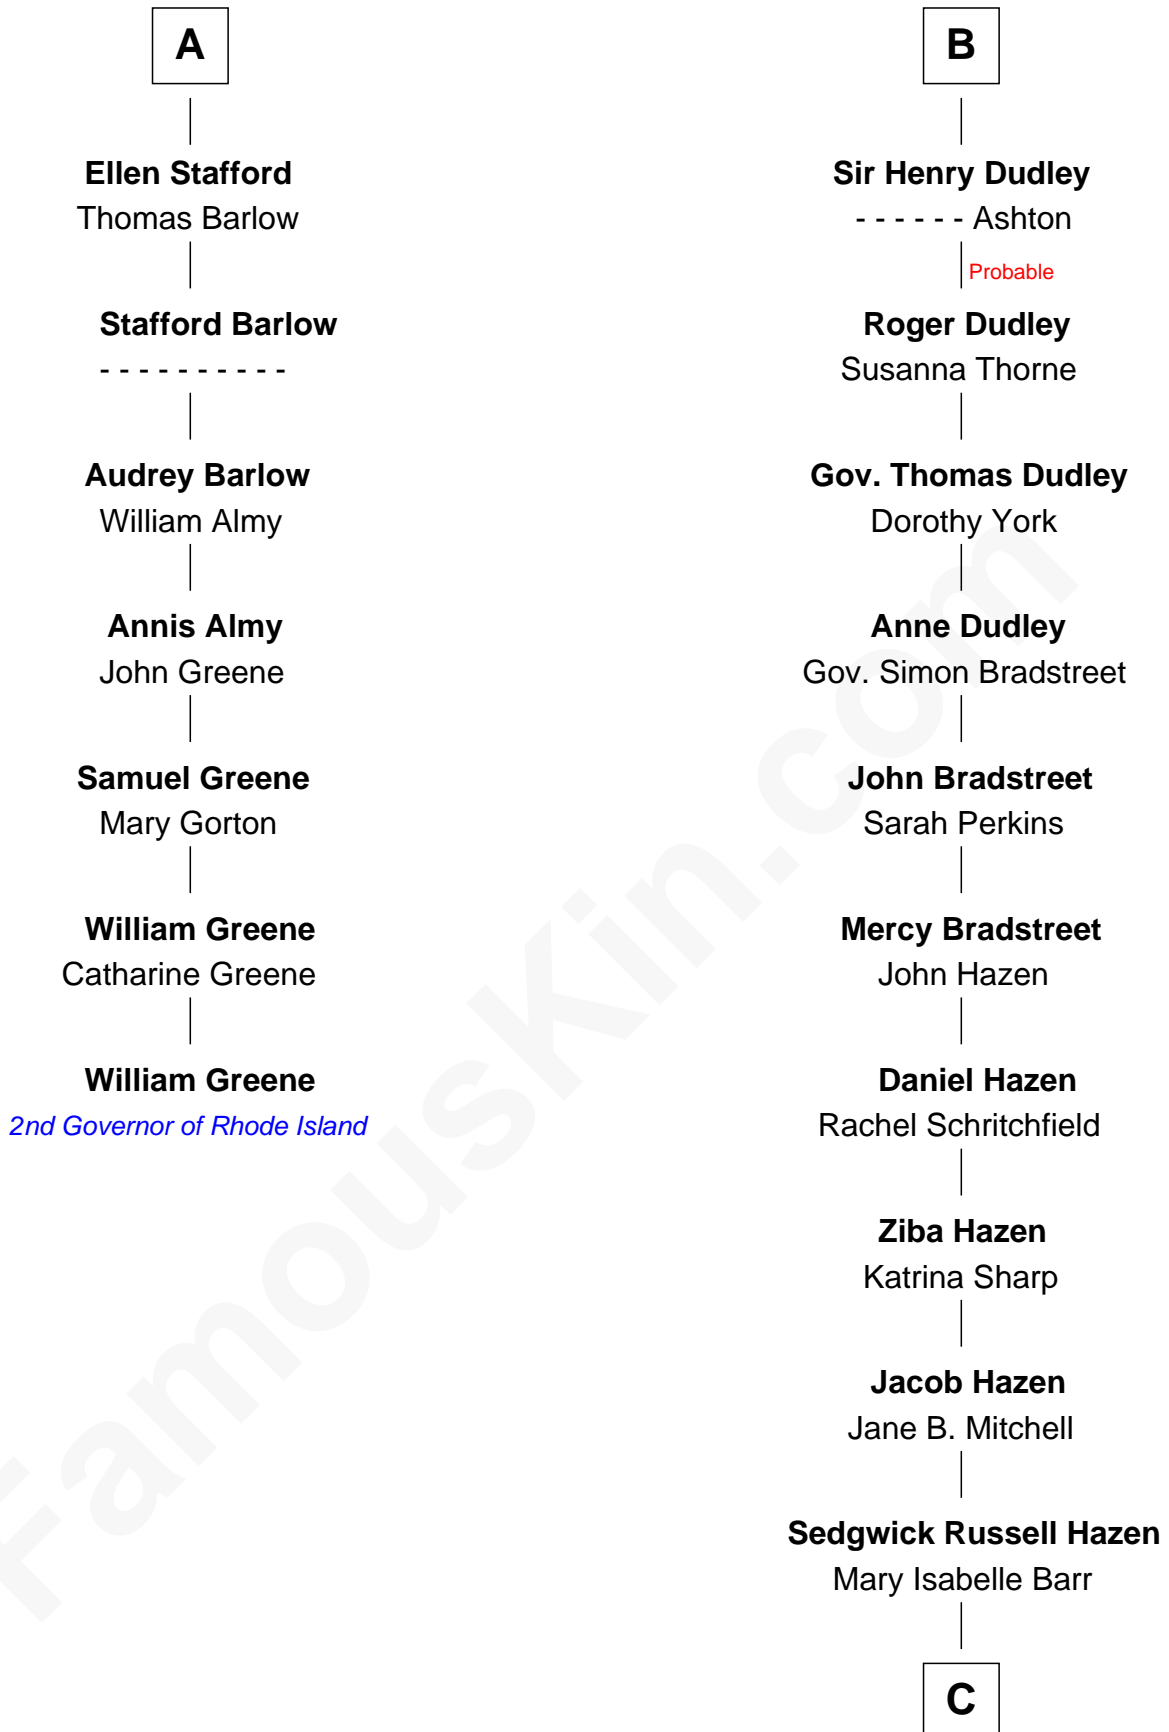

FamousKin.com Relationship Chart of William Greene

2nd Governor of Rhode Island

13th cousin 7 times removed of

J. K. Simmons

TV and Movie Actor

C

Lewis Jacob Hazen
Emma Broaddus Lewis

Ruth Hazen
Col. Ralph Archibald Kimble

Patricia Kimble
Dr. Donald William Simmons

J. K. Simmons
TV and Movie Actor