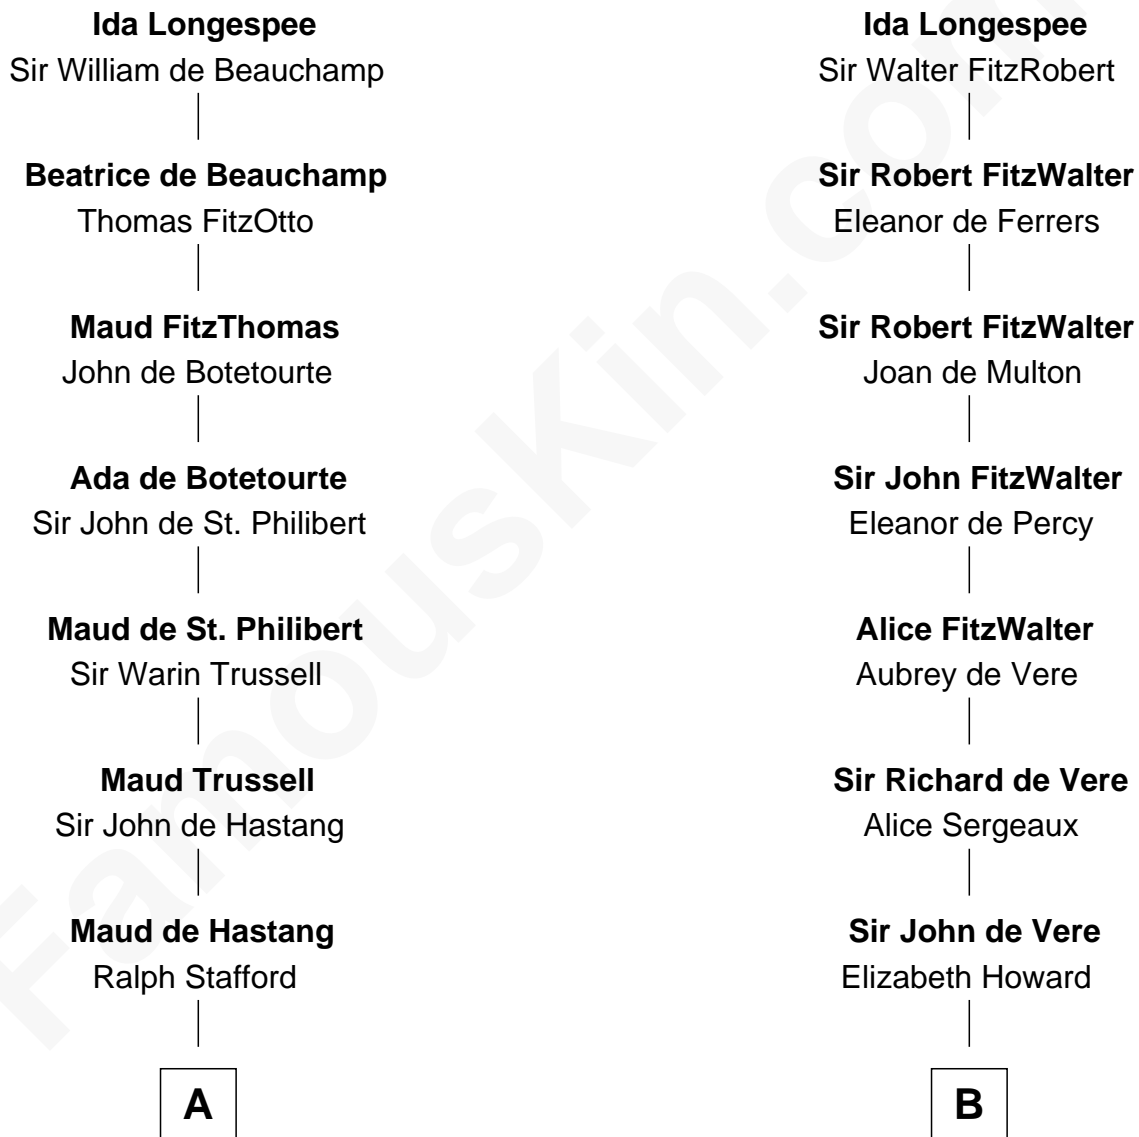

FamousKin.com

Relationship Chart of

William Greene

2nd Governor of Rhode Island

17th cousin 1 time removed of

Samuel Howard

Boston Tea Party Participant

Sir William Longespee

Ela of Salisbury

C

—
William Greene
Catharine Greene

—
William Greene
2nd Governor of Rhode Island

FamousKin.com