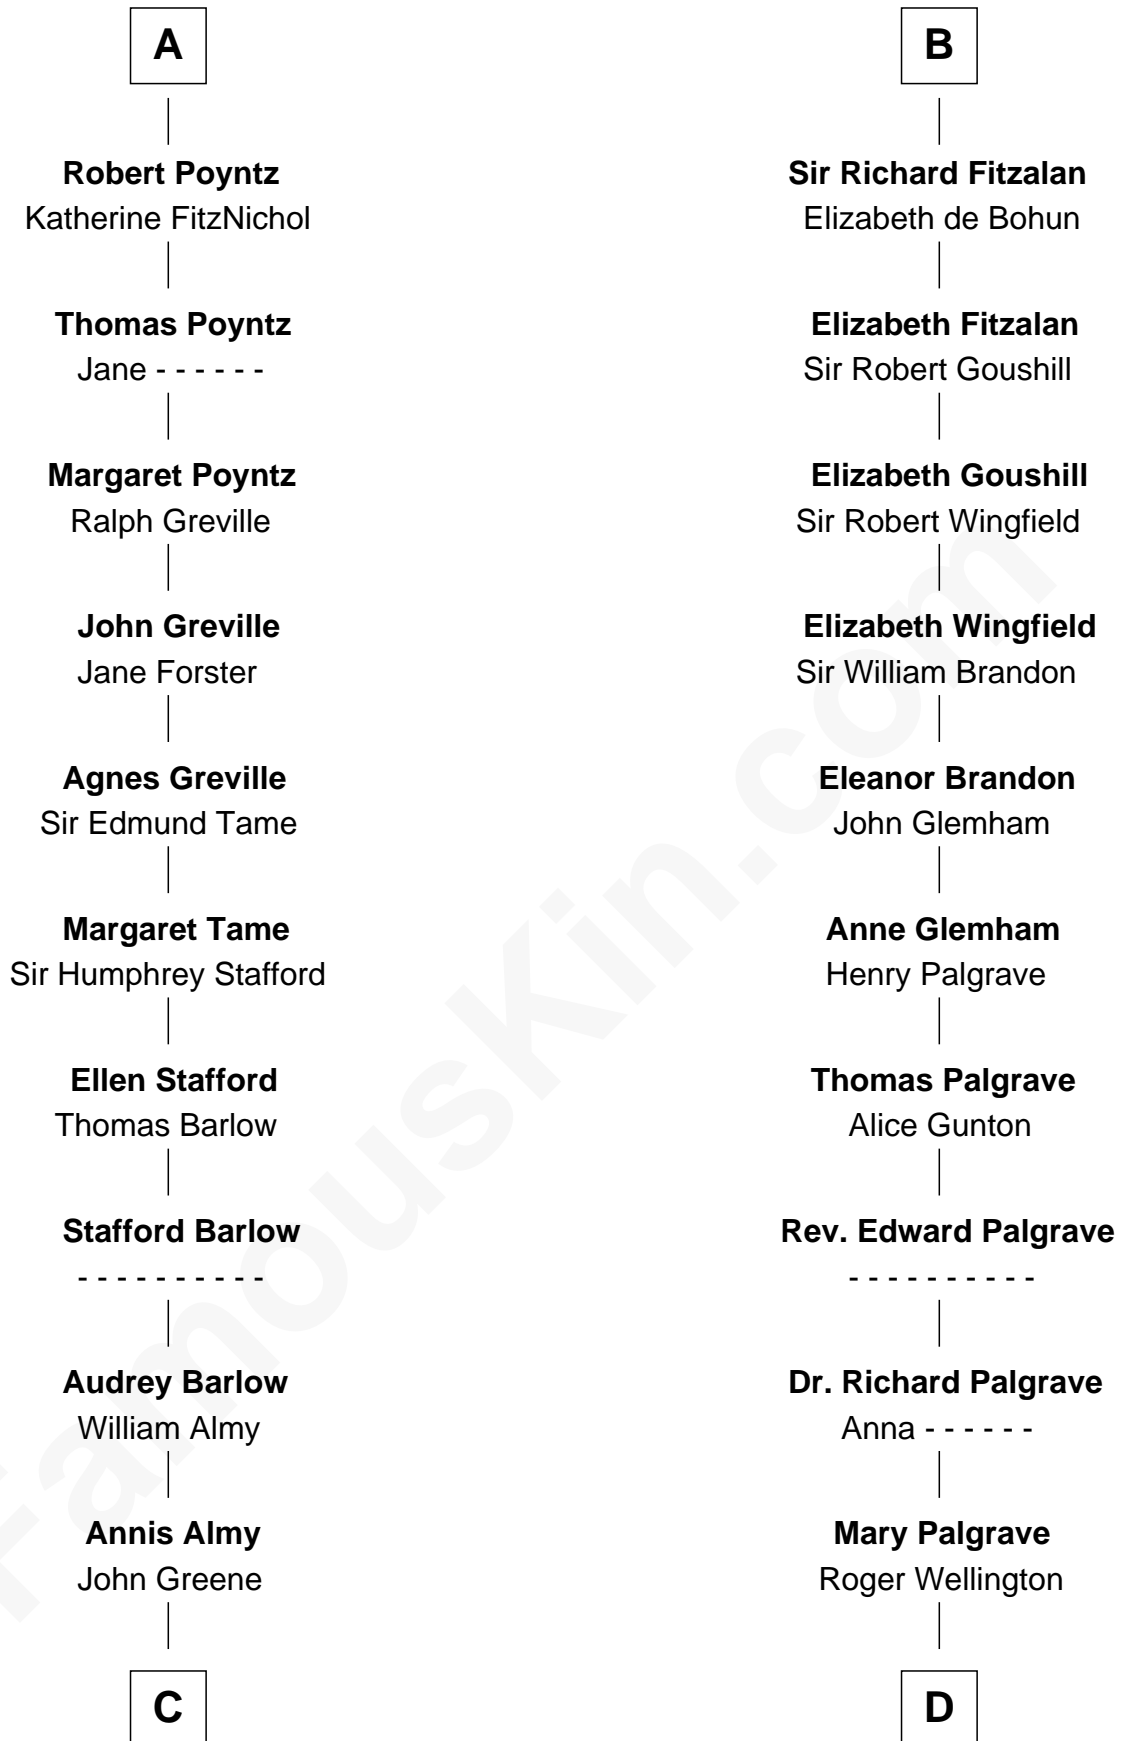

FamousKin.com

Relationship Chart of

William Greene

2nd Governor of Rhode Island

19th cousin 2 times removed of

Eli Whitney

Inventor of the Cotton Gin

Adeliza de Meschines

C

Samuel Greene

Mary Gorton

William Greene

Catharine Greene

William Greene

2nd Governor of Rhode Island

D