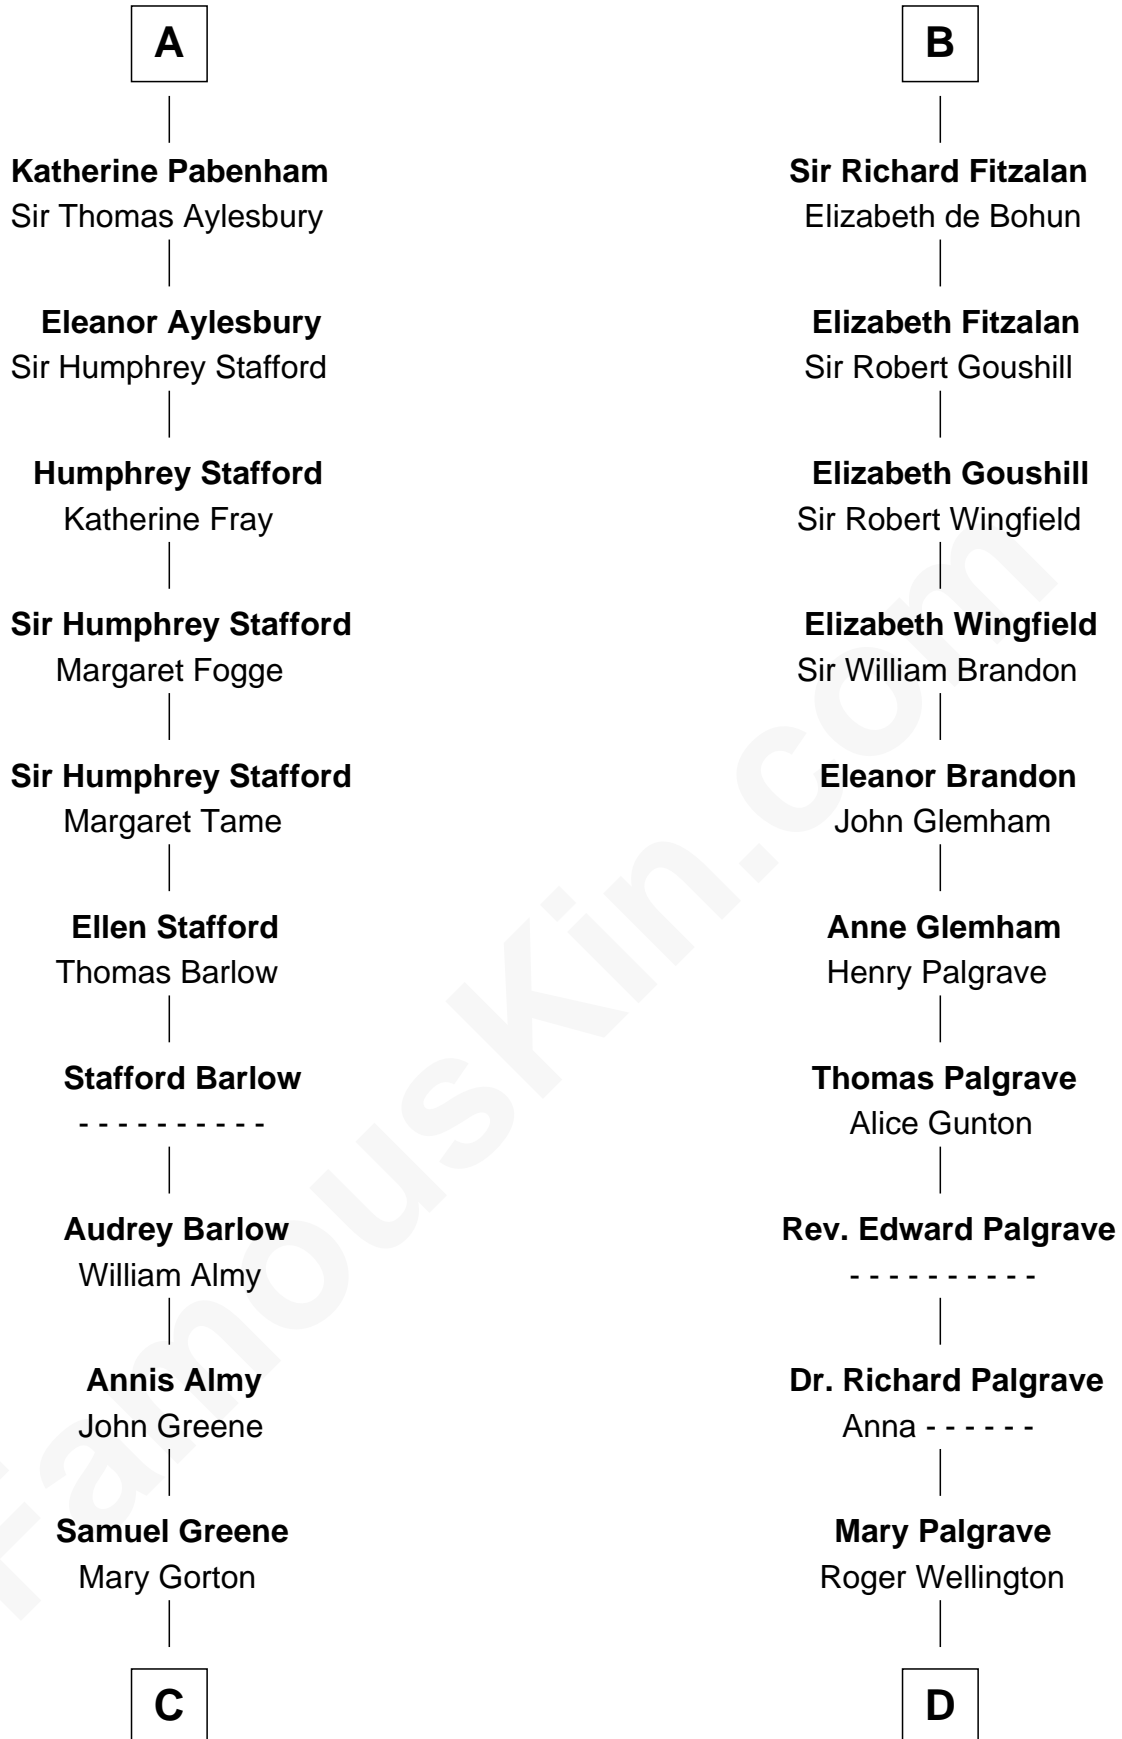

FamousKin.com

Relationship Chart of

William Greene

2nd Governor of Rhode Island

18th cousin 3 times removed of

Eli Whitney

Inventor of the Cotton Gin

C

William Greene
Catharine Greene

William Greene
2nd Governor of Rhode Island

D

Benjamin Wellington
Elizabeth Sweetman

Elizabeth Wellington
John Fay

Benjamin Fay
Martha Miles

Elizabeth Fay
Eli Whitney

Eli Whitney
Inventor of the Cotton Gin