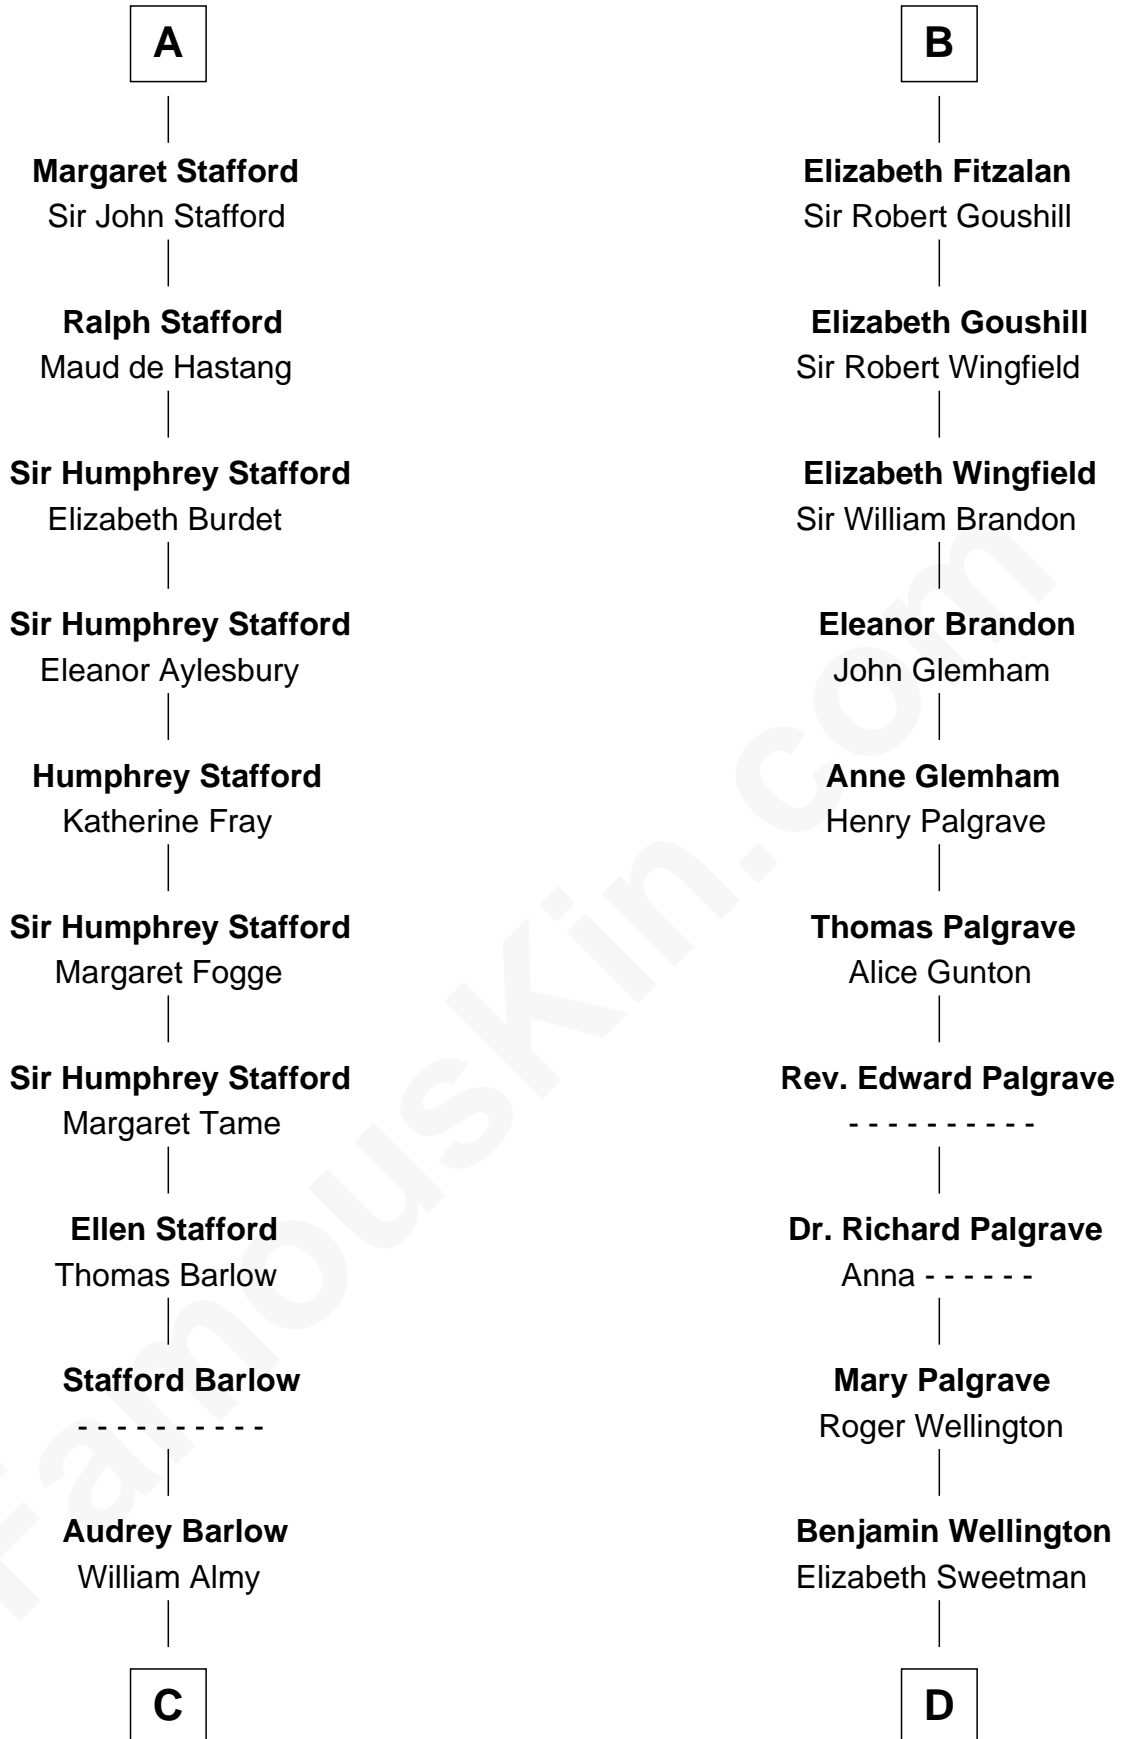

FamousKin.com Relationship Chart of

William Greene

2nd Governor of Rhode Island

20th cousin of

Eli Whitney

Inventor of the Cotton Gin

John FitzGilbert
Sybilla of Salisbury

C

Annis Almy
John Greene

Samuel Greene
Mary Gorton

William Greene
Catharine Greene

William Greene
2nd Governor of Rhode Island

D

Elizabeth Wellington
John Fay

Benjamin Fay
Martha Miles

Elizabeth Fay
Eli Whitney

Eli Whitney
Inventor of the Cotton Gin