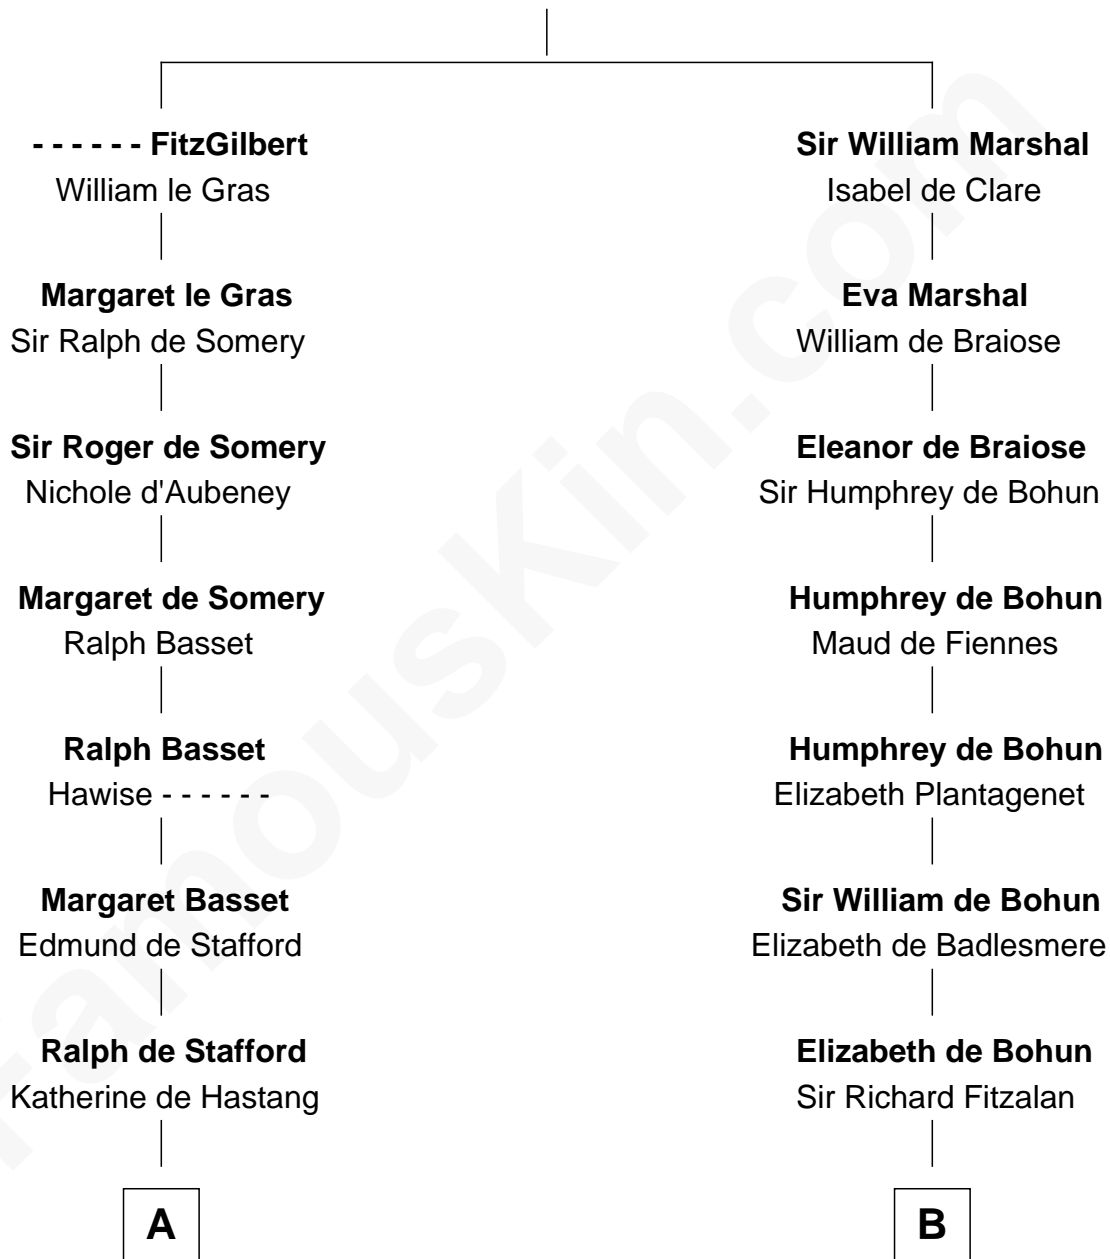

FamousKin.com Relationship Chart of

William Greene

2nd Governor of Rhode Island

20th cousin of

Eli Whitney

Inventor of the Cotton Gin

John FitzGilbert
Sybilla of Salisbury

C

Annis Almy
John Greene

Samuel Greene
Mary Gorton

William Greene
Catharine Greene

William Greene
2nd Governor of Rhode Island

D

Elizabeth Wellington
John Fay

Benjamin Fay
Martha Miles

Elizabeth Fay
Eli Whitney

Eli Whitney
Inventor of the Cotton Gin