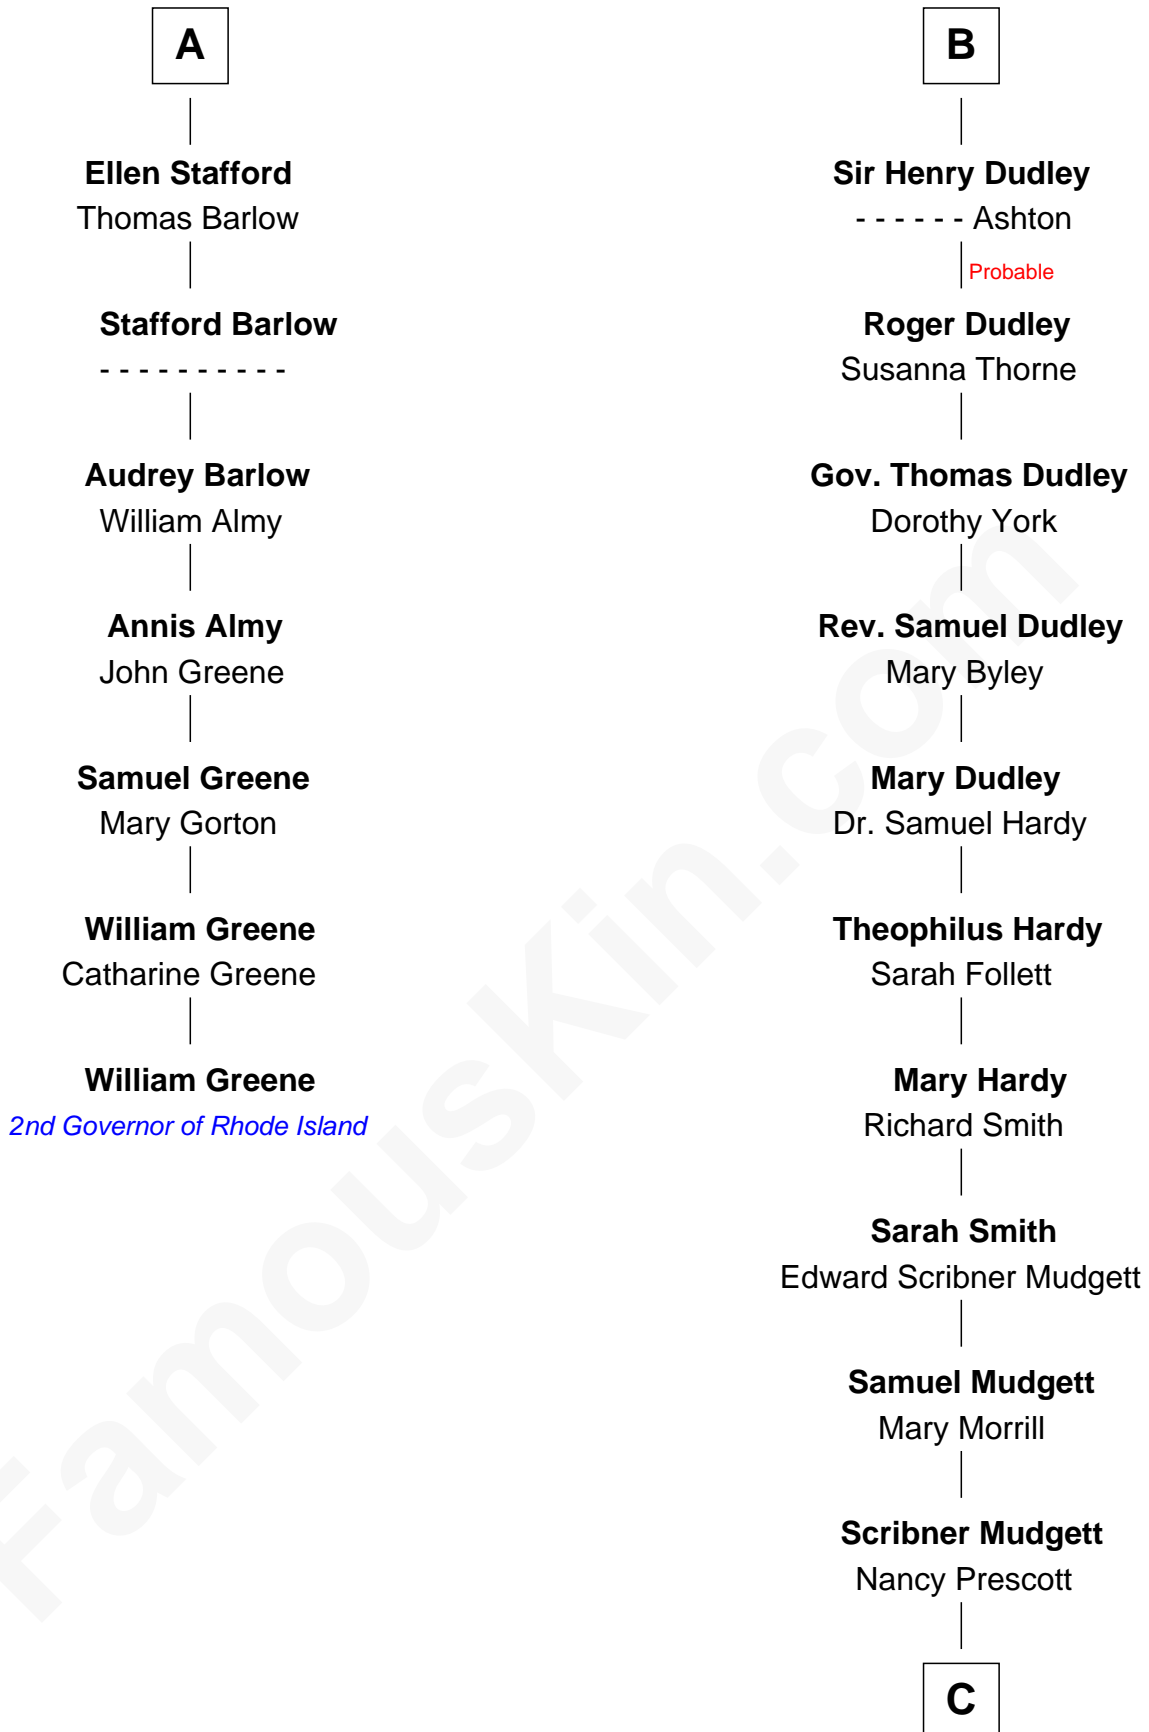

## Relationship Chart of

### William Greene

2nd Governor of Rhode Island

13th cousin 5 times removed of

### Dr. H. H. Holmes

Serial Killer aka "Devil in the White City"

C

**Levi Horton Mudgett**

Theodate Page Price

**Dr. H. H. Holmes**

*Serial Killer Dr. H. H. Holmes*

FamousKin.com