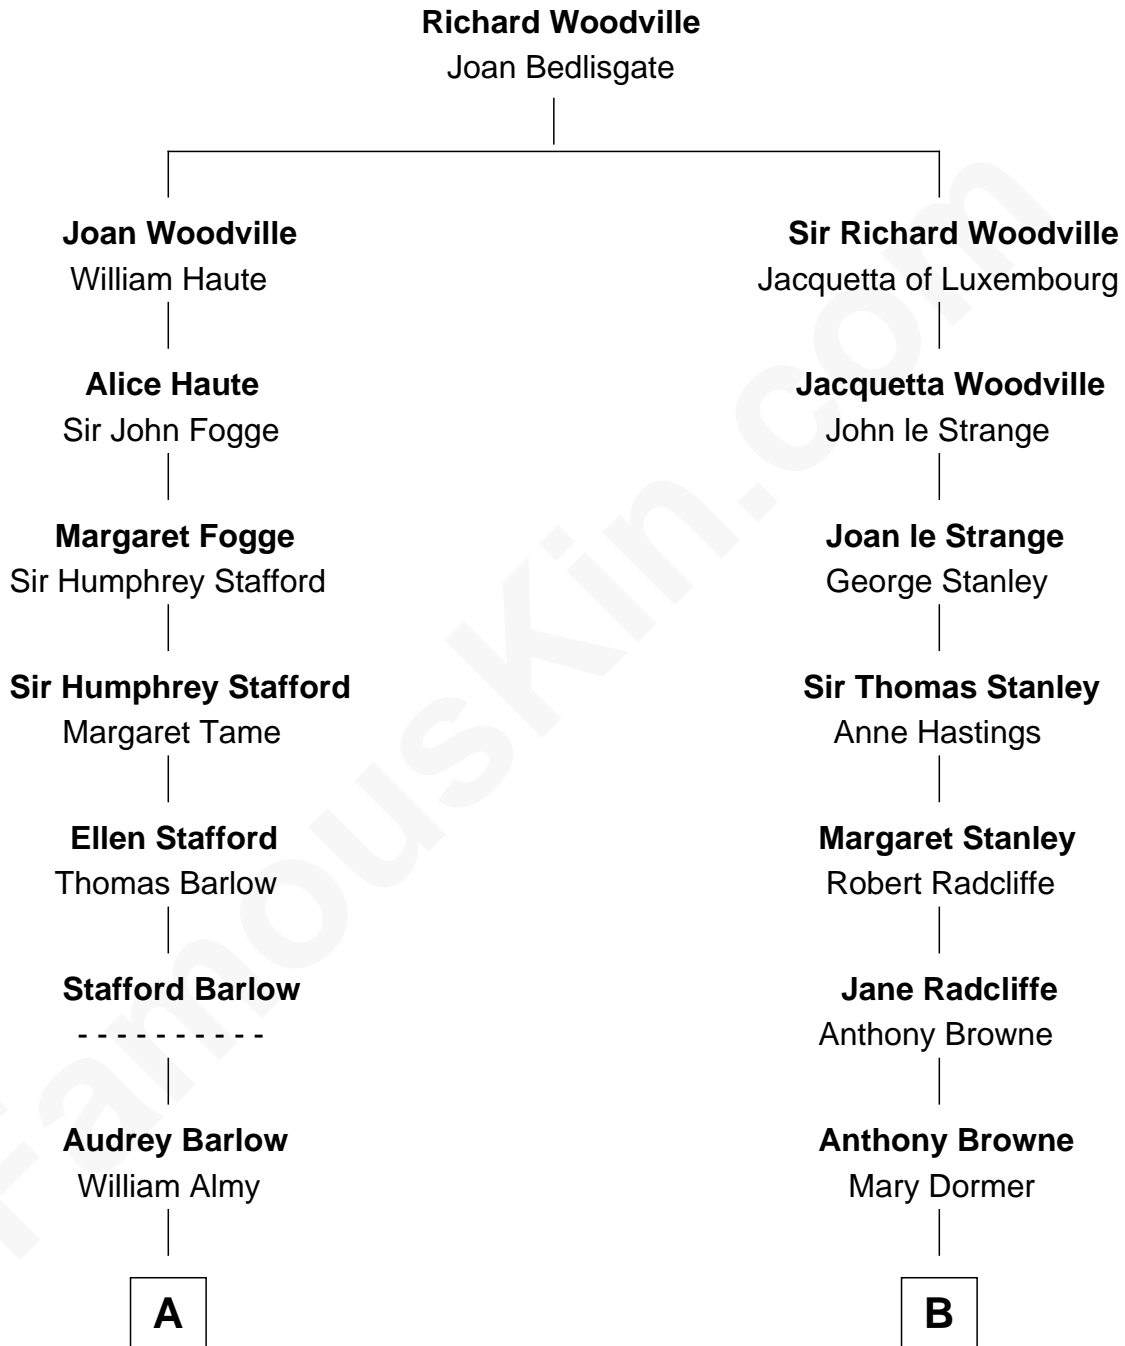

# FamousKin.com Relationship Chart of William Greene

*2nd Governor of Rhode Island*

10th cousin 7 times removed of

**Franklin D. Roosevelt**

*32nd U.S. President*

William Greene photo by [Sarnold17](#) (CC BY-SA 3.0)