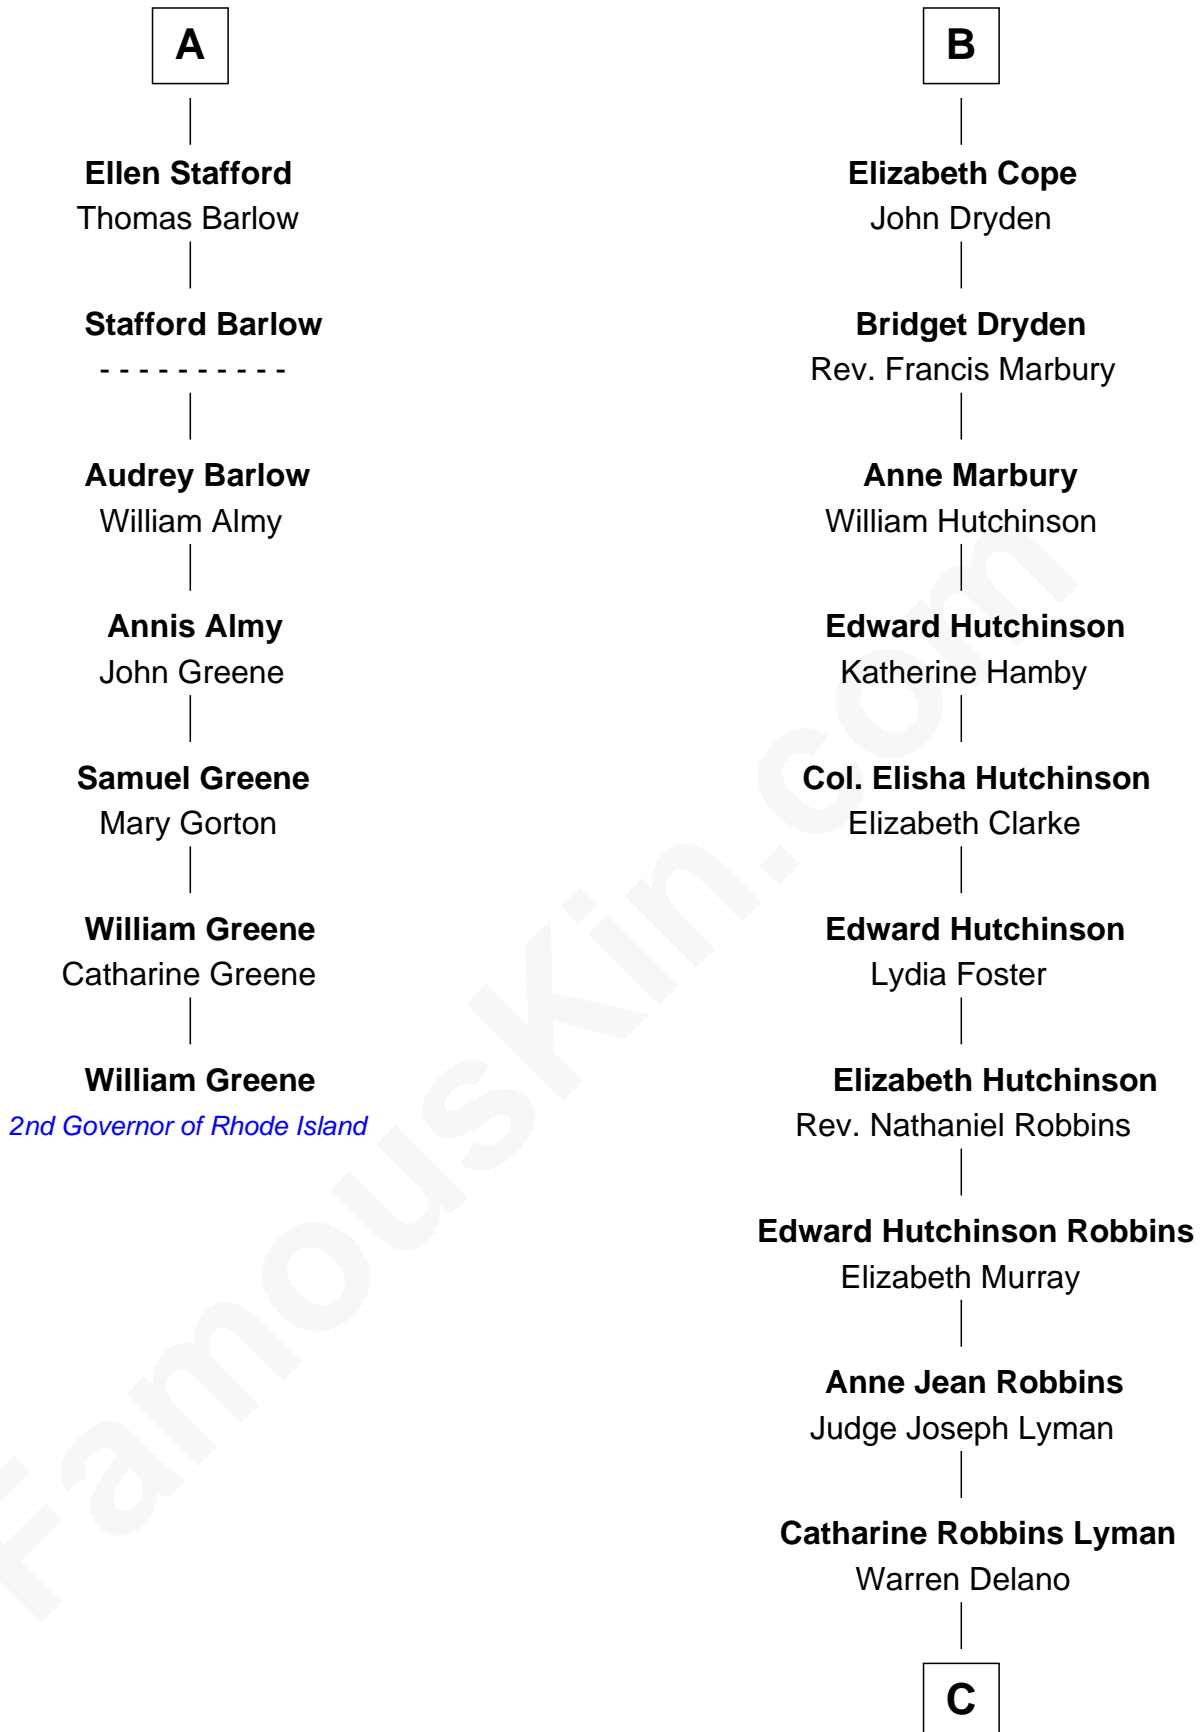

## Relationship Chart of

### William Greene

*2nd Governor of Rhode Island*

13th cousin 5 times removed of

### Franklin D. Roosevelt

*32nd U.S. President*

C

Sara Delano  
James Roosevelt

Franklin D. Roosevelt  
*32nd U.S. President*

FamousKin.com