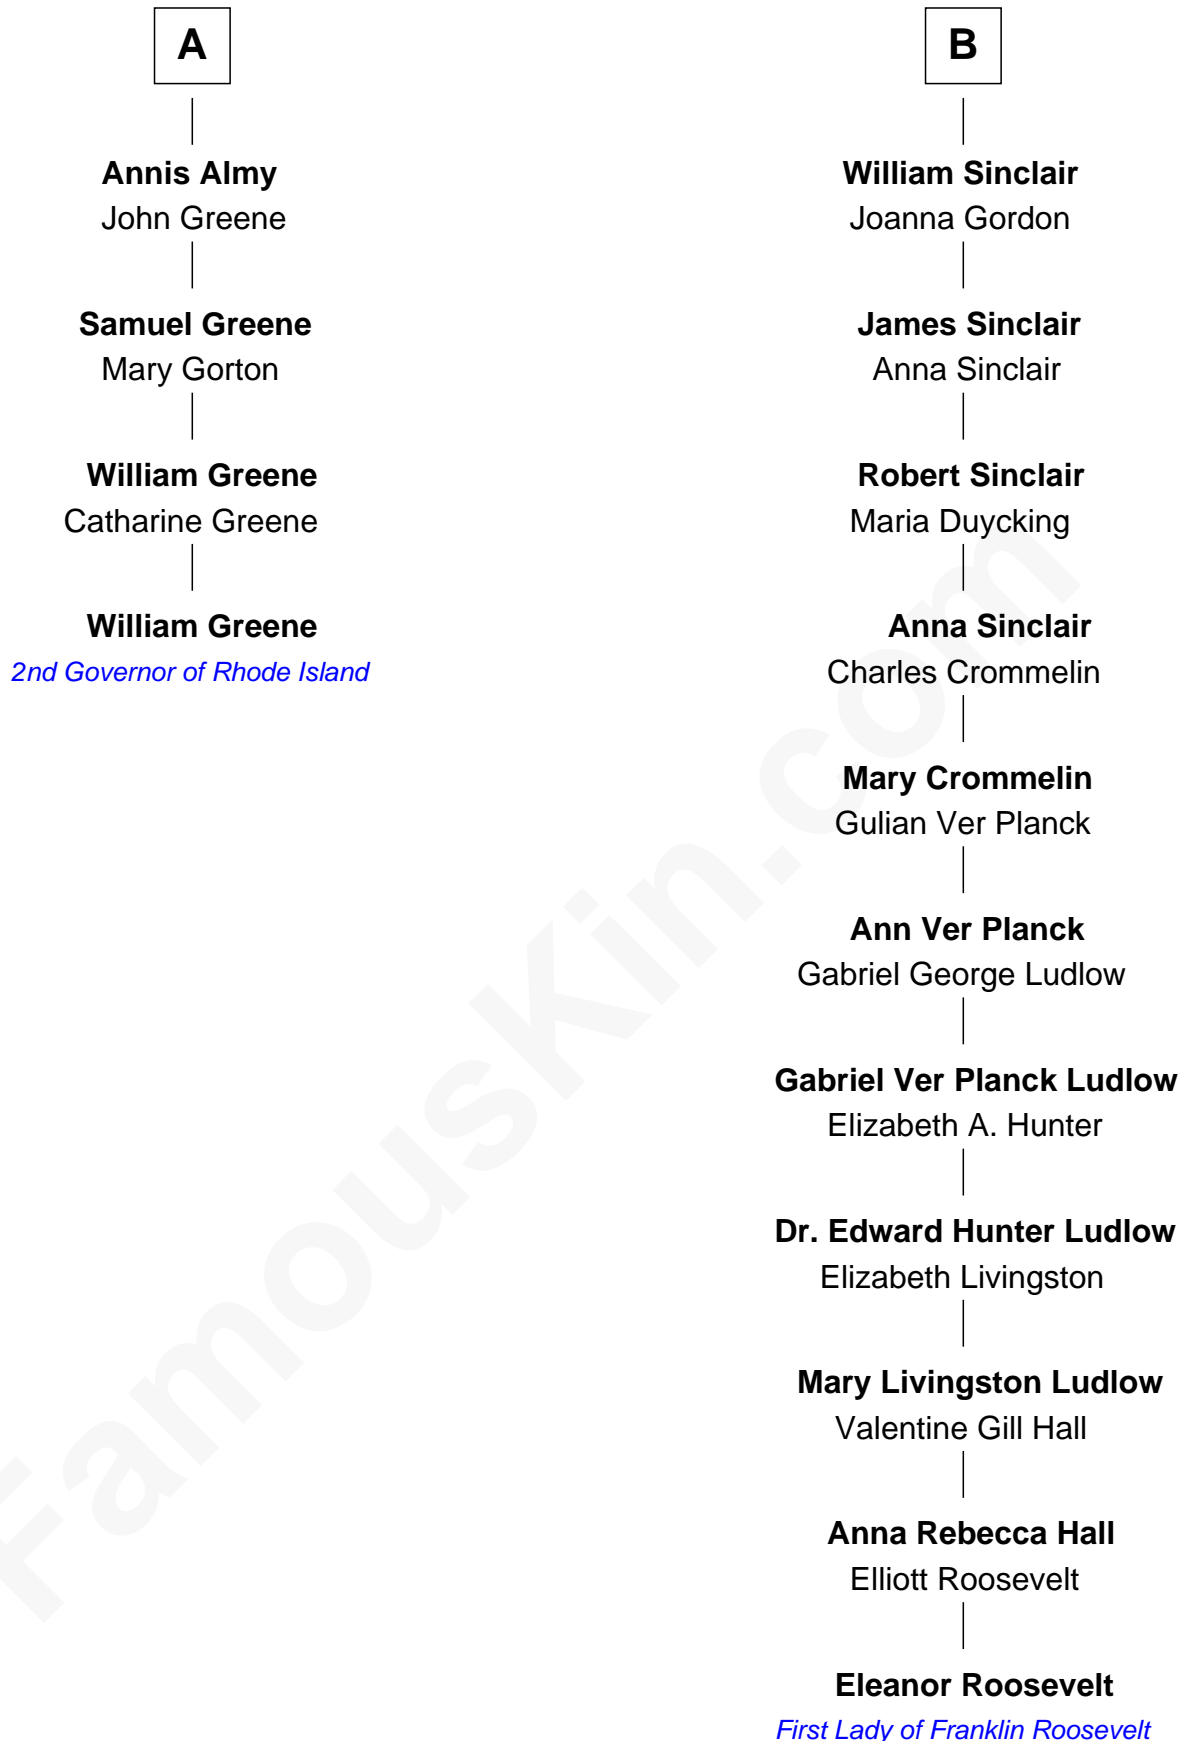

FamousKin.com Relationship Chart of

William Greene

2nd Governor of Rhode Island

10th cousin 7 times removed of

Eleanor Roosevelt

First Lady of President Franklin D. Roosevelt

William Greene photo by [Sarnold17](#) (CC BY-SA 3.0)