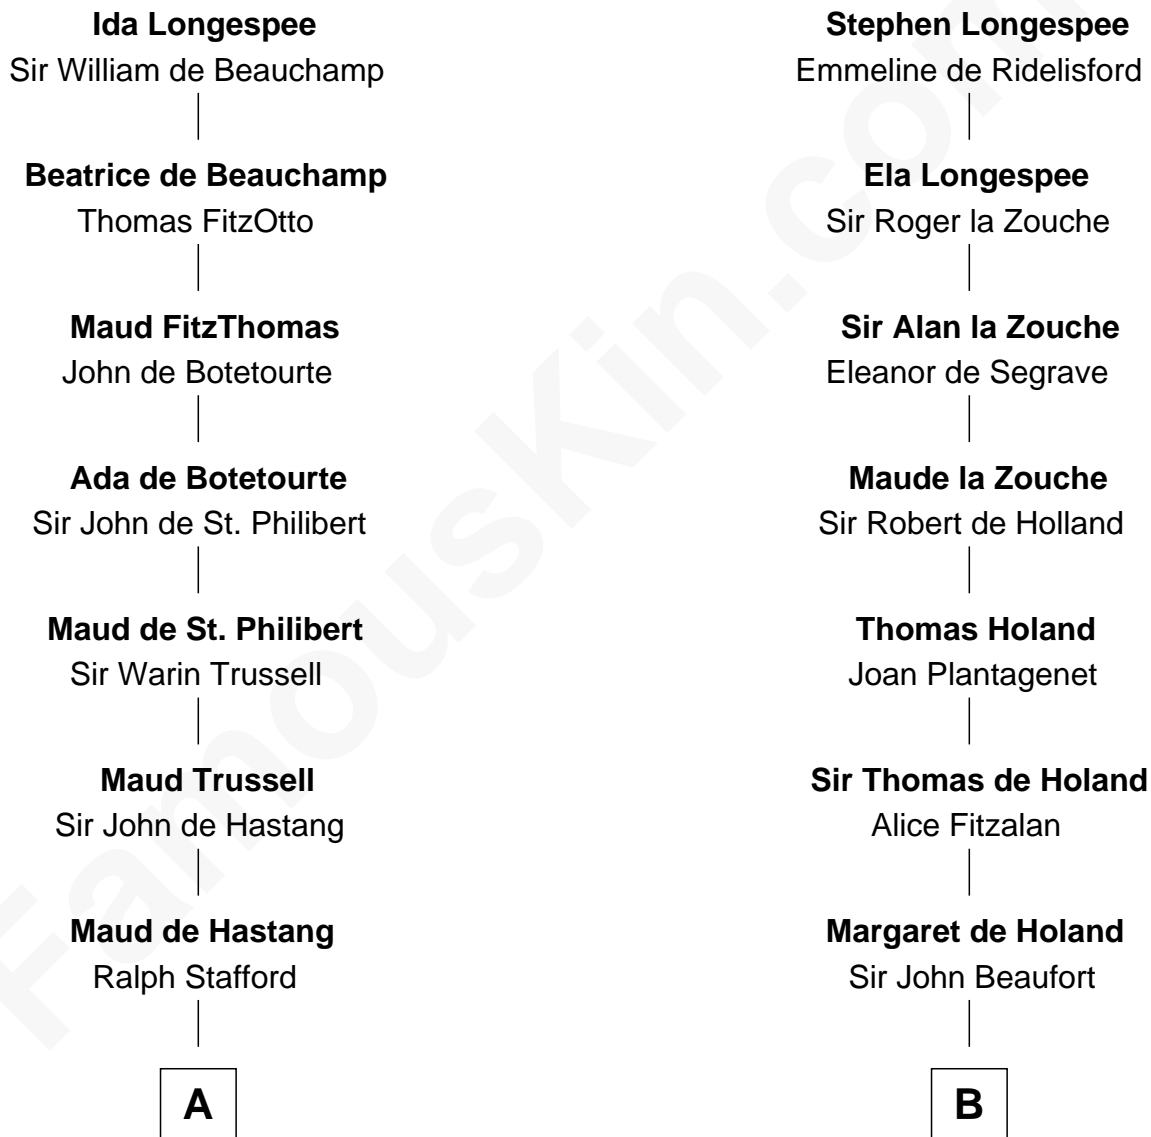

FamousKin.com

Relationship Chart of

William Greene

2nd Governor of Rhode Island

18th cousin 3 times removed of

Theodore Roosevelt

26th U.S. President

Sir William Longespee

Ela of Salisbury

C

William Greene
Catharine Greene

William Greene
2nd Governor of Rhode Island

D

Ann Elizabeth Baillie
Dr. John Irvine

Anne Irvine
James Bulloch

James Stephens Bulloch
Martha Stewart

Martha Bulloch
Theodore Roosevelt

Theodore Roosevelt
26th U.S. President