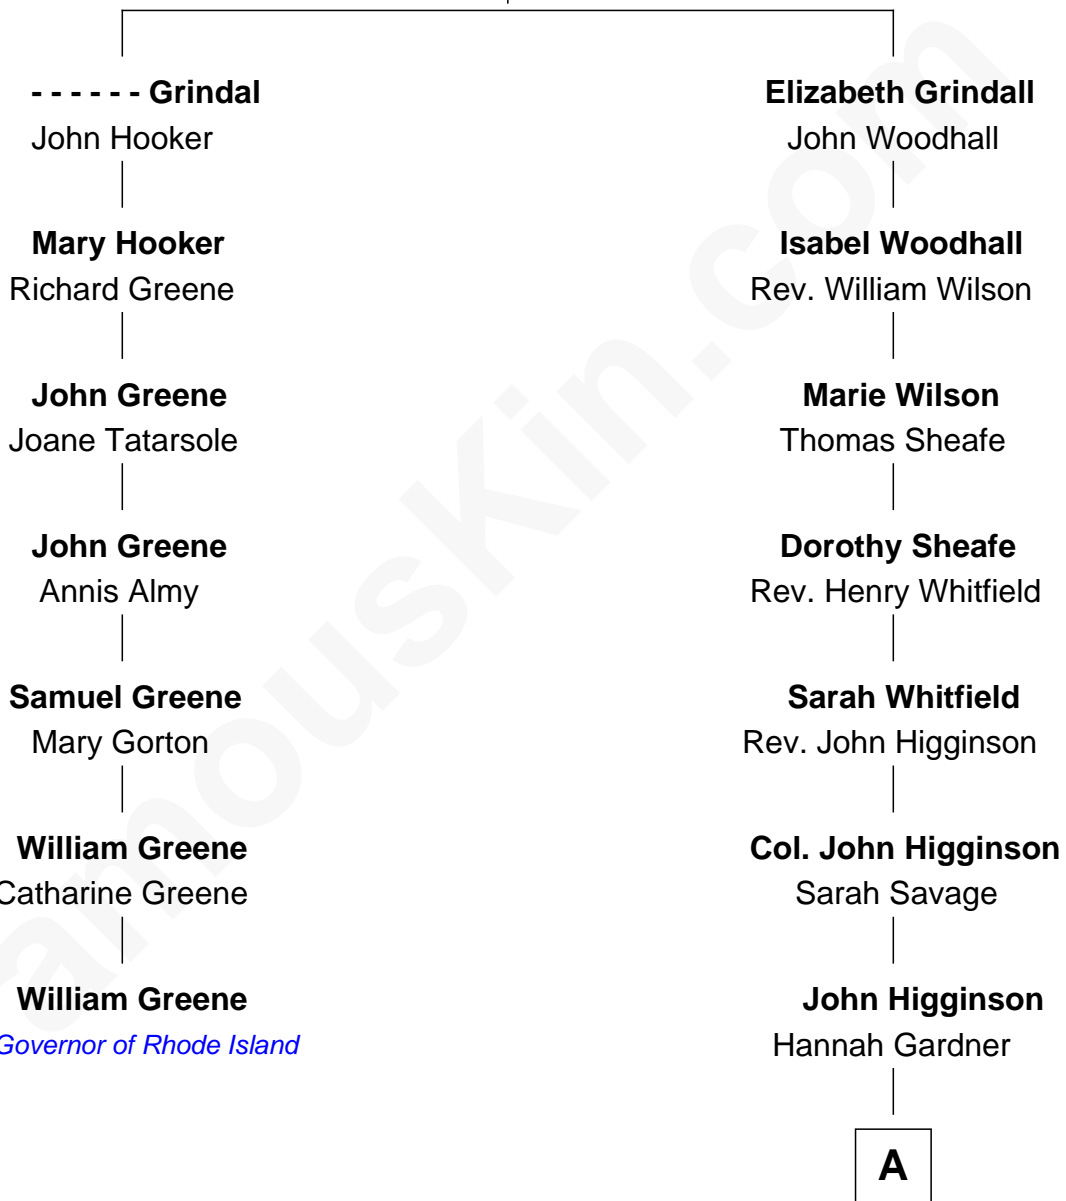

FamousKin.com

Relationship Chart of

William Greene

2nd Governor of Rhode Island

6th cousin 7 times removed of

Alice (Lee) Roosevelt

First Wife of President Theodore Roosevelt

William Grindall

A

John Higginson

Ruth Boardman

Elizabeth Higginson

Joseph Cabot

Elizabeth Cabot

Joseph Lee

Nathaniel Cabot Lee