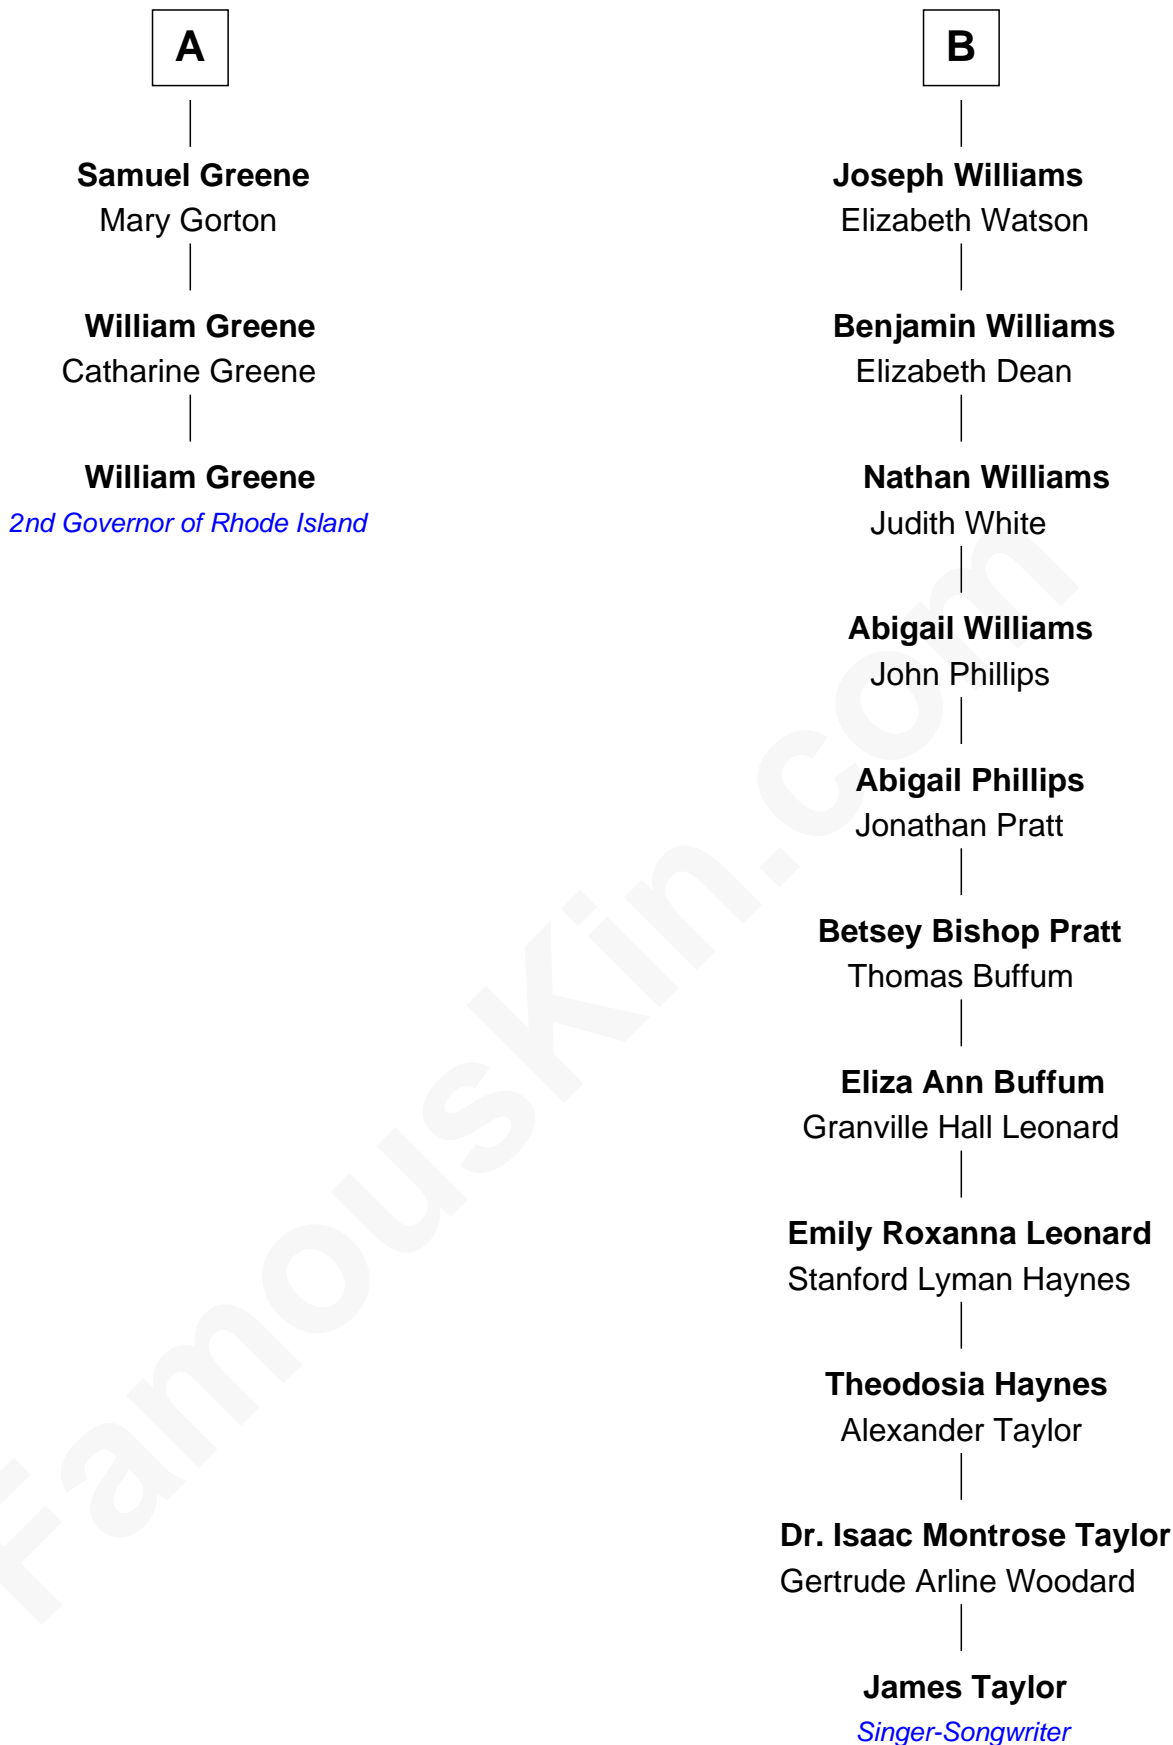

FamousKin.com

Relationship Chart of

William Greene

2nd Governor of Rhode Island

9th cousin 8 times removed of

James Taylor
Singer-Songwriter

Sir Humphrey Stafford
Eleanor Aylesbury

William Greene photo by [Sarnold17](#) (CC BY-SA 3.0)