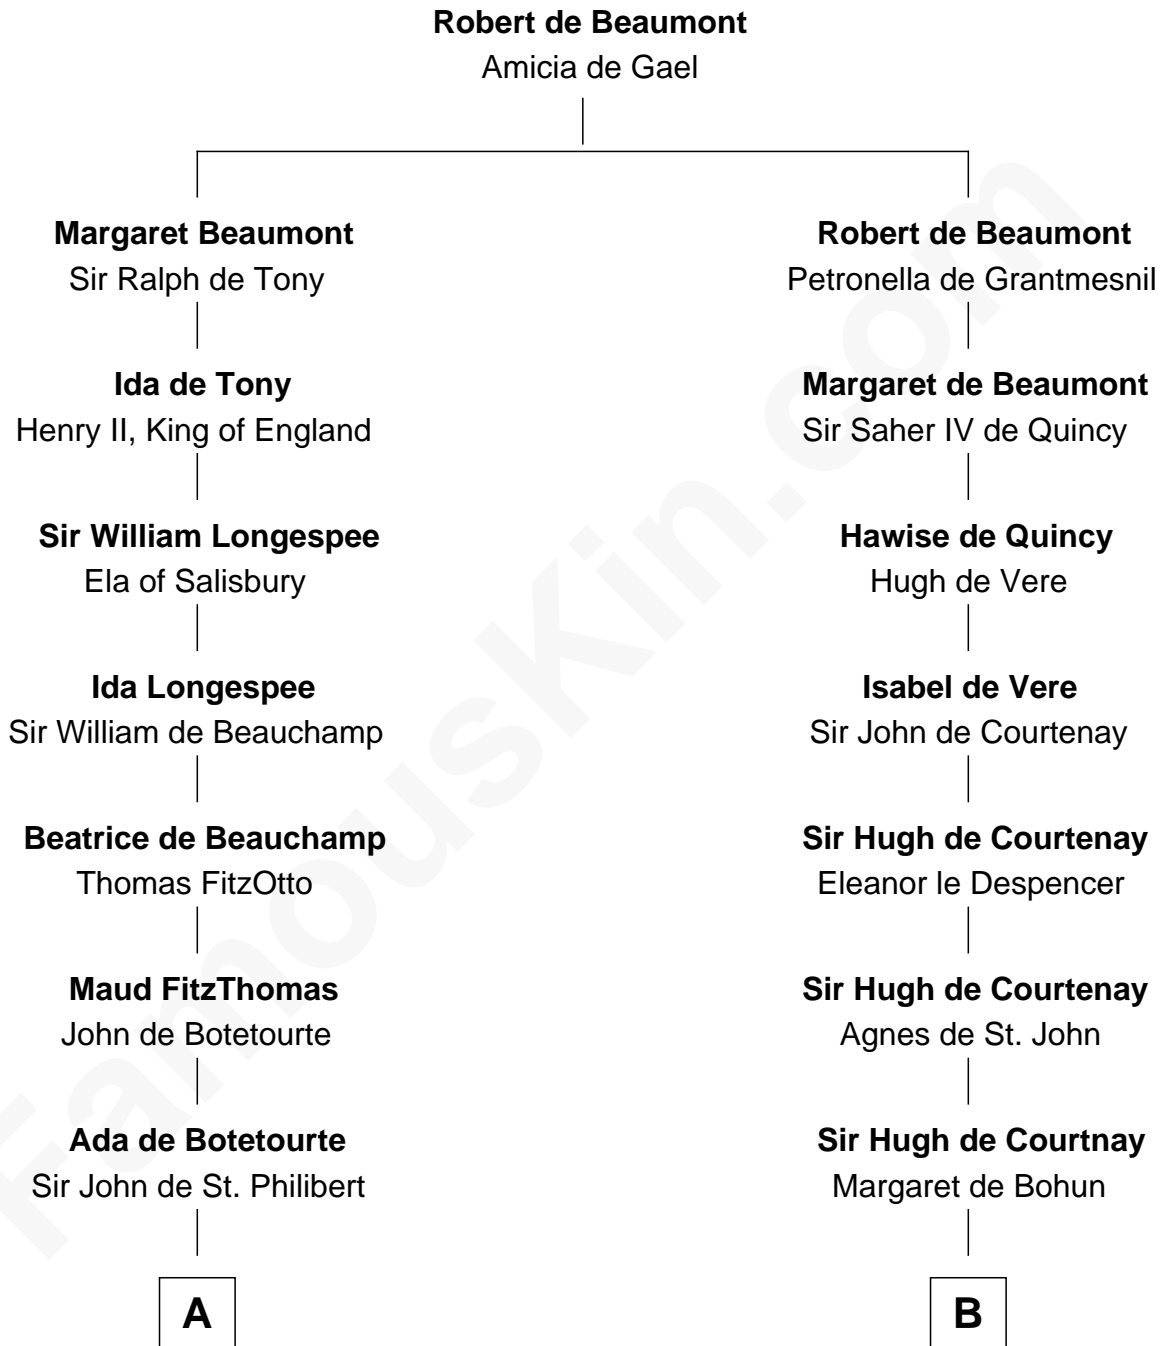

FamousKin.com

Relationship Chart of

William Greene

2nd Governor of Rhode Island

19th cousin 2 times removed of

Carter Braxton

Signer of the Declaration of Independence

C

Audrey Barlow
William Almy

Annis Almy
John Greene

Samuel Greene
Mary Gorton

William Greene
Catharine Greene

William Greene
2nd Governor of Rhode Island

D

Col. Robert Carter
Elizabeth Landon

Mary Carter
George Braxton

Carter Braxton
Signer of Declaration of Independence