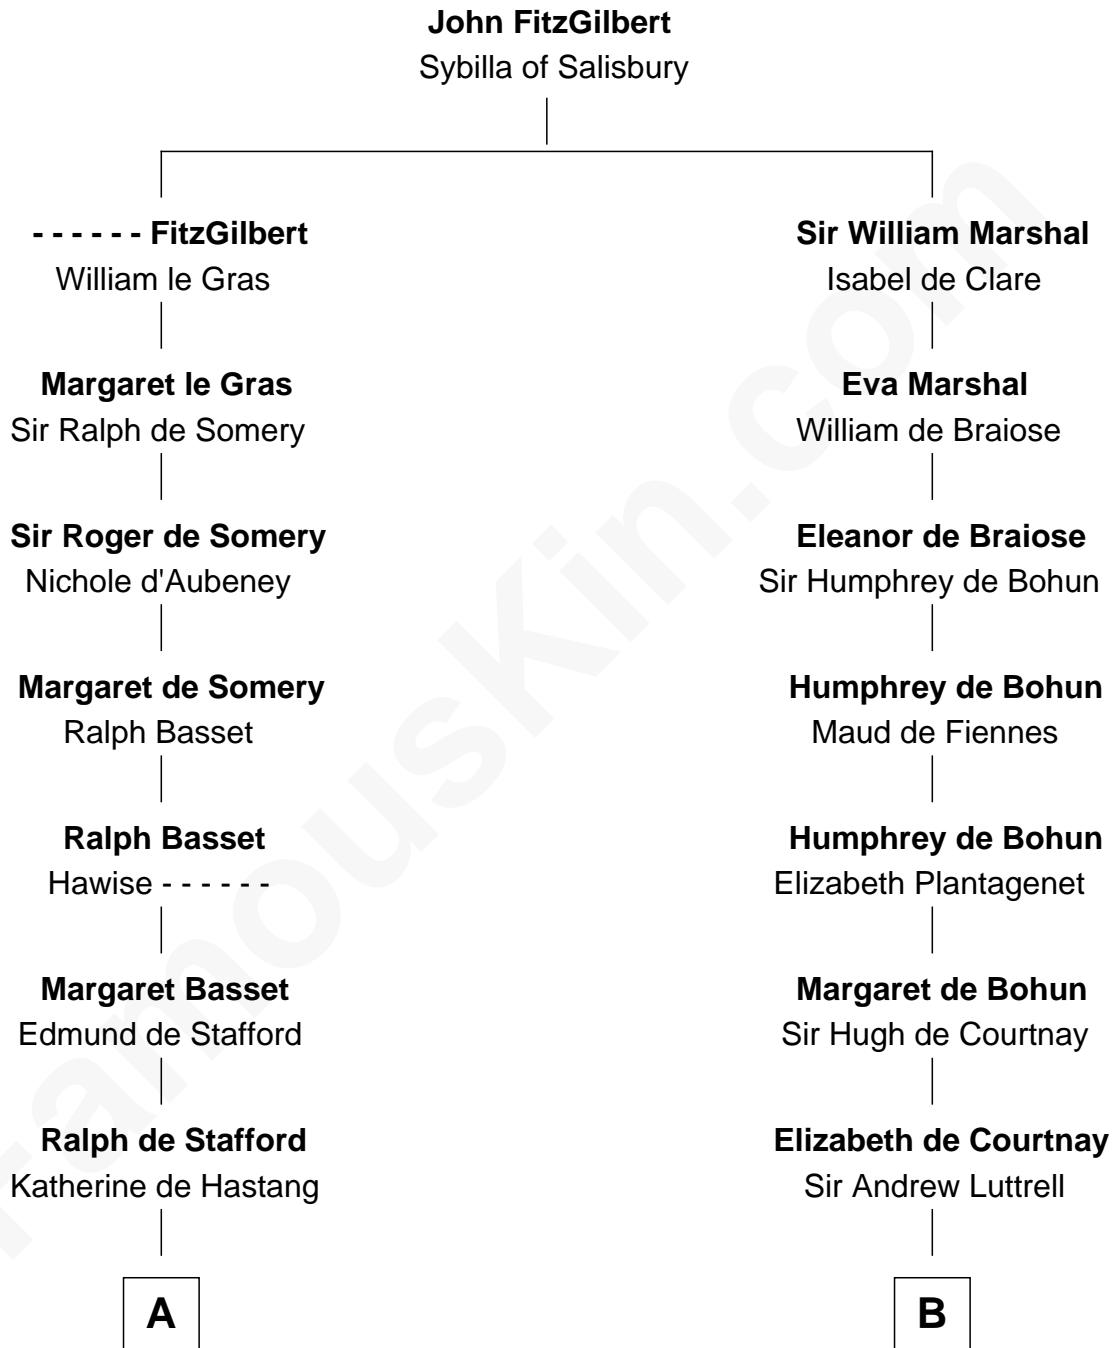

FamousKin.com

Relationship Chart of

William Greene

2nd Governor of Rhode Island

18th cousin 2 times removed of

Carter Braxton

Signer of the Declaration of Independence

C

Annis Almy
John Greene

Samuel Greene
Mary Gorton

William Greene
Catharine Greene

William Greene
2nd Governor of Rhode Island

D

Mary Carter
George Braxton

Carter Braxton
Signer of Declaration of Independence