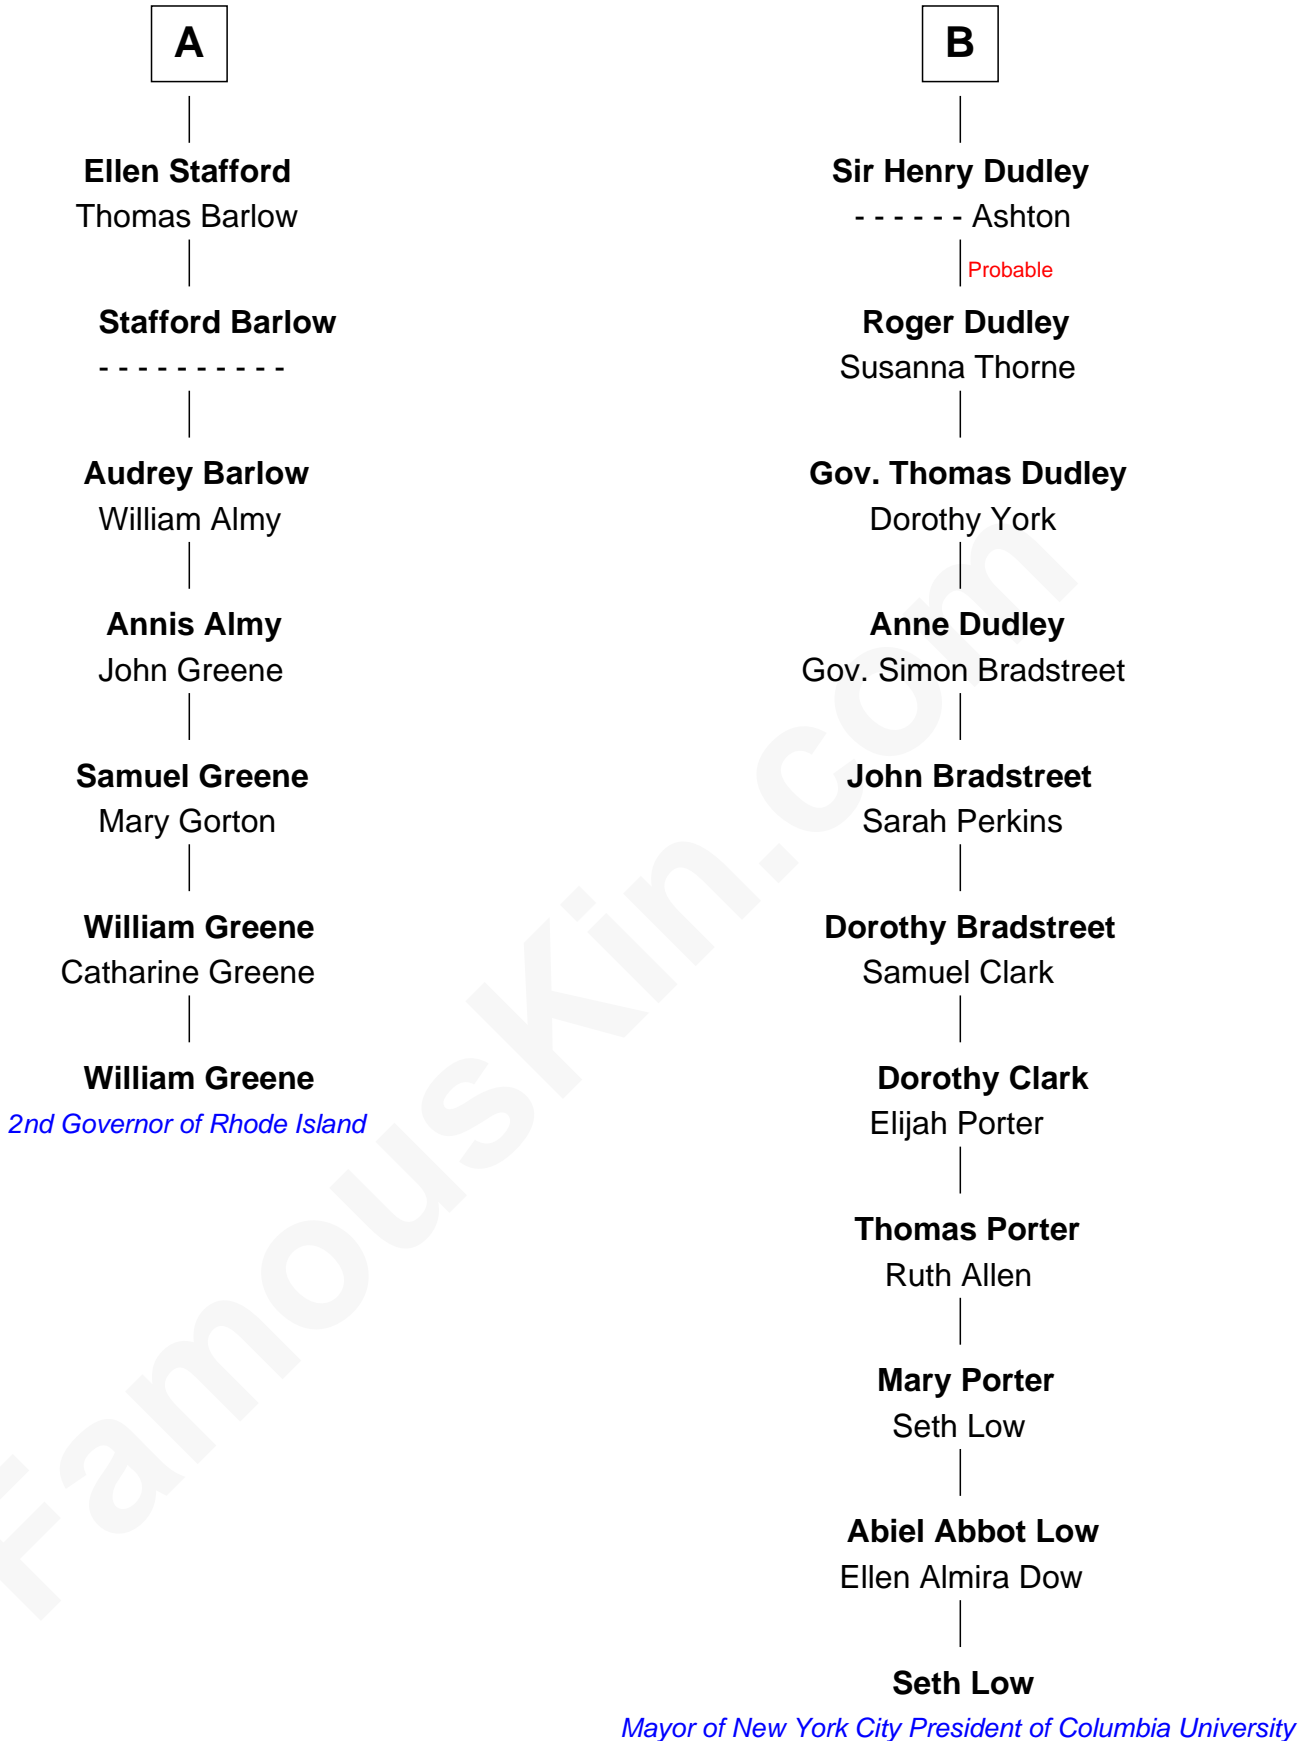

FamousKin.com

Relationship Chart of

William Greene

2nd Governor of Rhode Island

13th cousin 4 times removed of

Seth Low

Mayor of New York City President of Columbia University

William Greene photo by [Sarnold17](#) (CC BY-SA 3.0)