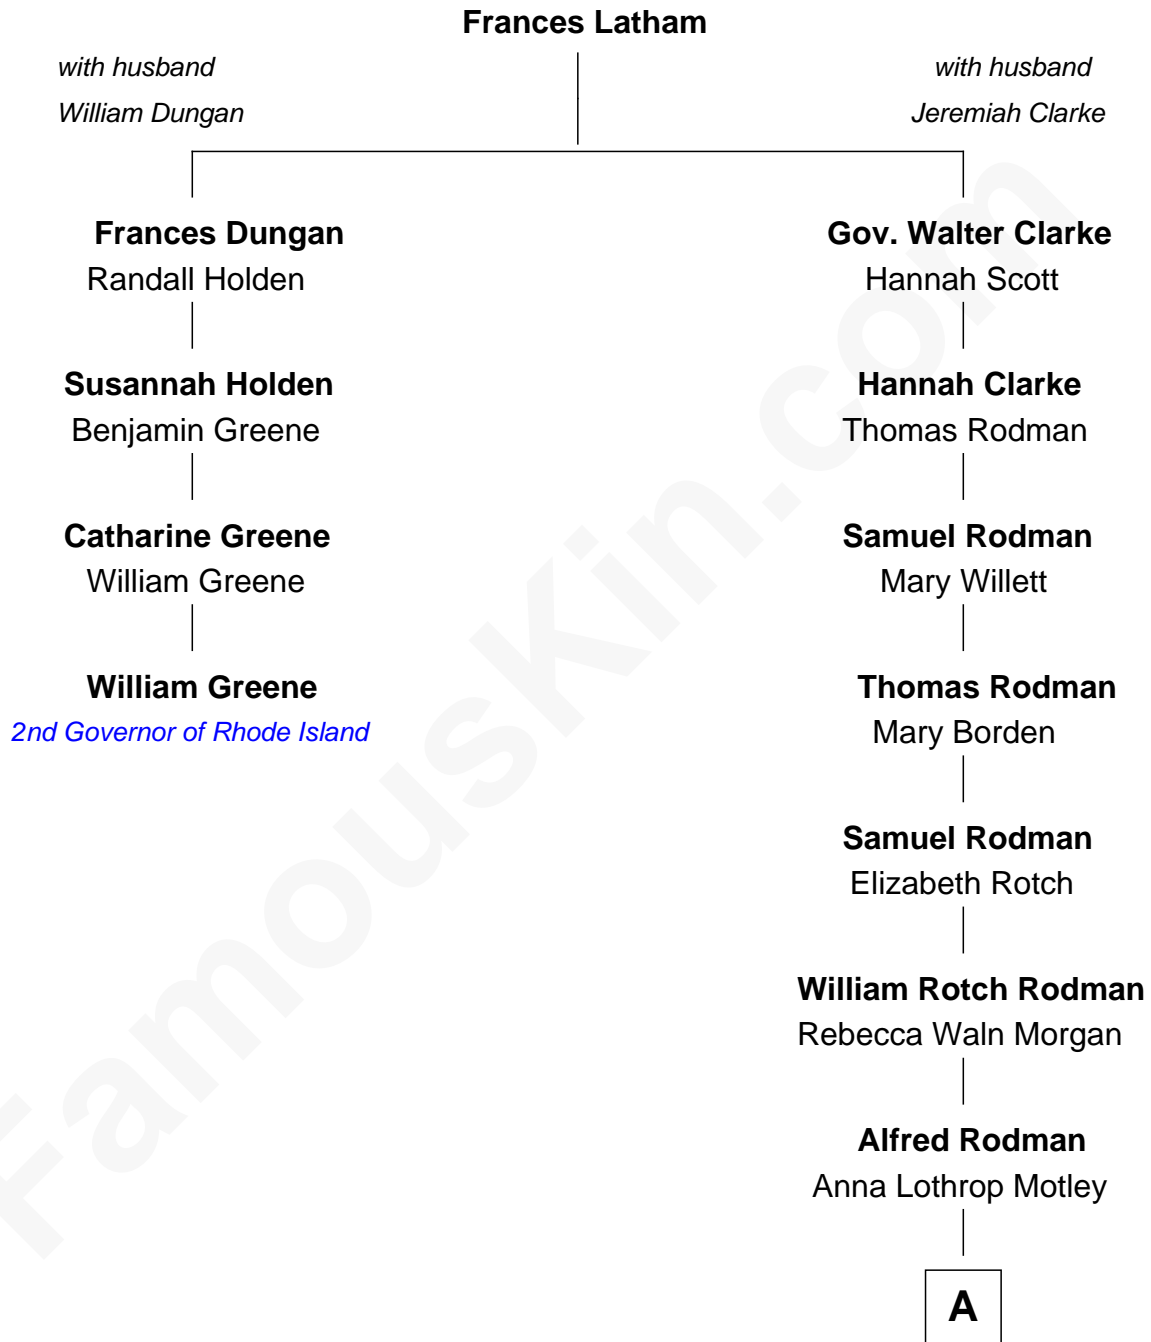

FamousKin.com Relationship Chart of

William Greene

2nd Governor of Rhode Island

3rd cousin 7 times removed of

Tuesday Weld

TV and Movie Actress

A

Eloise Rodman
Stephen Minot Weld

Edward Motley Weld
Sarah Lothrop King

Lothrop Motley Weld
Yosene Balfour Ker

Tuesday Weld
TV and Movie Actress