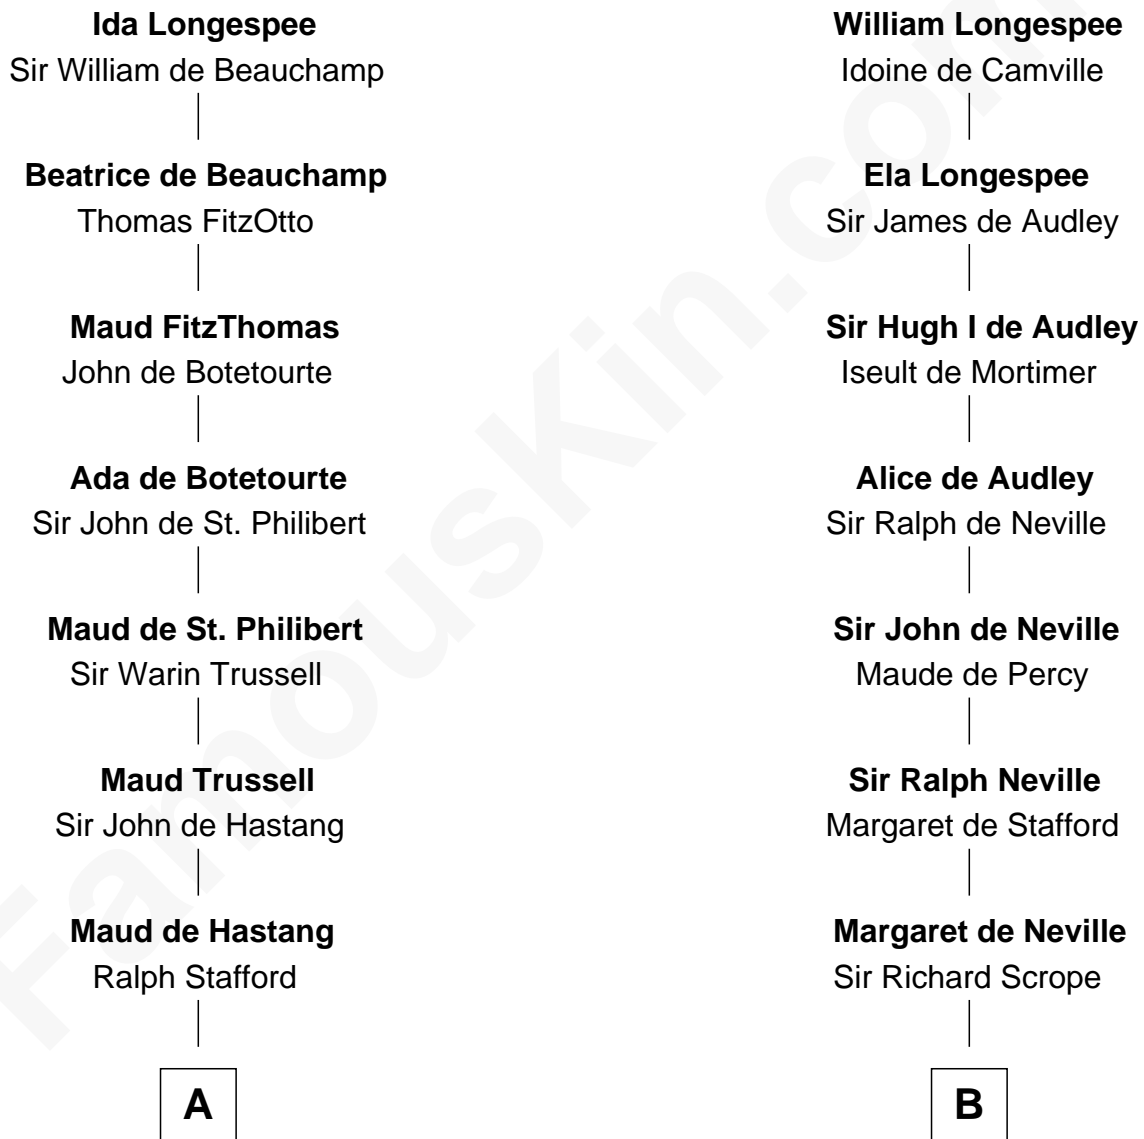

FamousKin.com

Relationship Chart of

William Greene

2nd Governor of Rhode Island

18th cousin 2 times removed of

Helen Keller

Author and Activist

Sir William Longespee

Ela of Salisbury

C

William Greene
Catharine Greene

William Greene
2nd Governor of Rhode Island

D

Col. Alexander Spotswood Moore
Elizabeth Aylett

Mary Fairfax Moore
David Keller

Arthur Henley Keller
Kate Adams