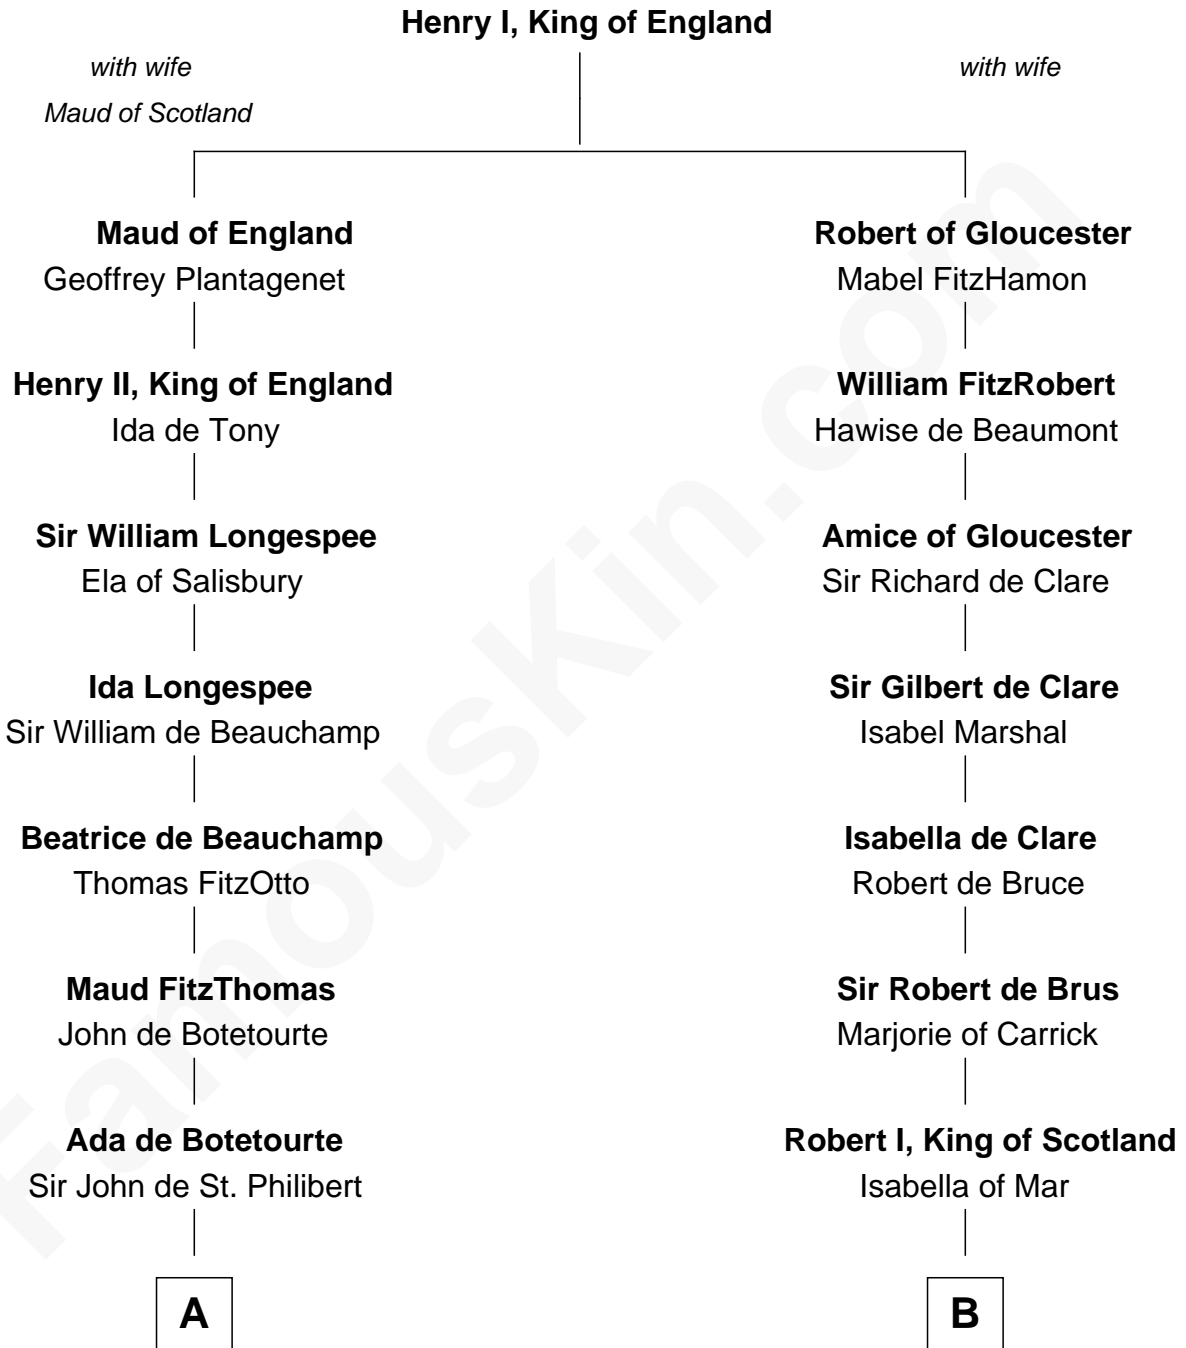

FamousKin.com

Relationship Chart of

William Greene

2nd Governor of Rhode Island

20th cousin 1 time removed of

Philip Livingston

Signer of the Declaration of Independence

C

Audrey Barlow

William Almy

Annis Almy

John Greene

Samuel Greene

Mary Gorton

William Greene

Catharine Greene