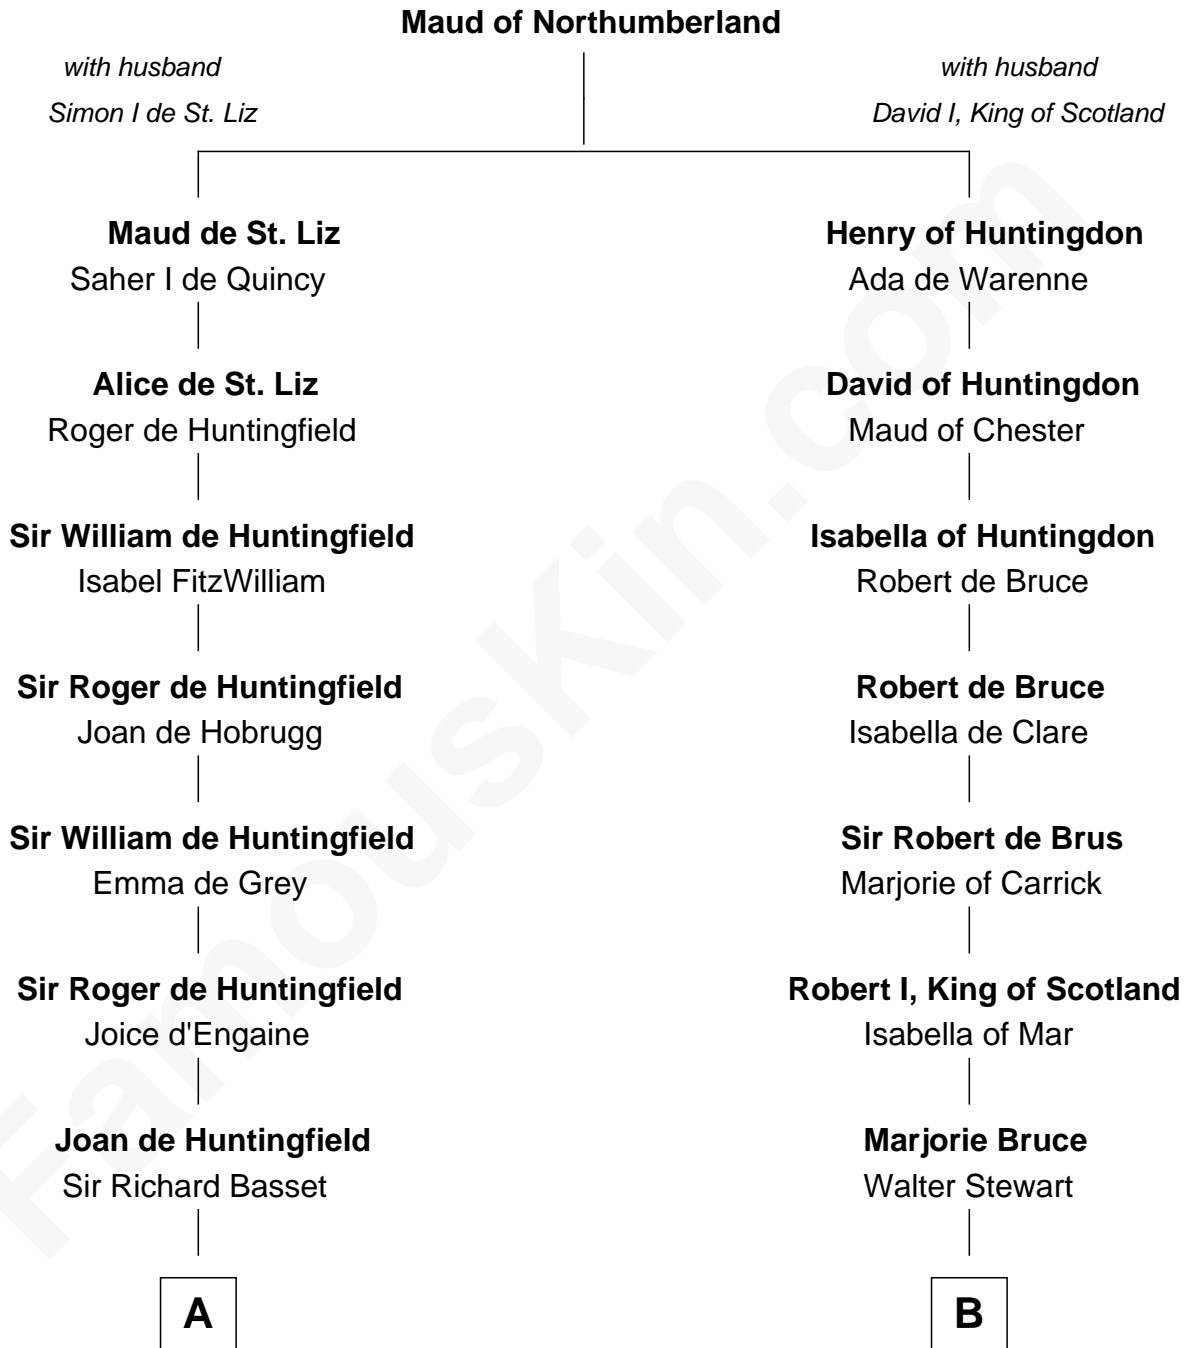

FamousKin.com

Relationship Chart of

William Greene

2nd Governor of Rhode Island

19th cousin 2 times removed of

Philip Livingston

Signer of the Declaration of Independence