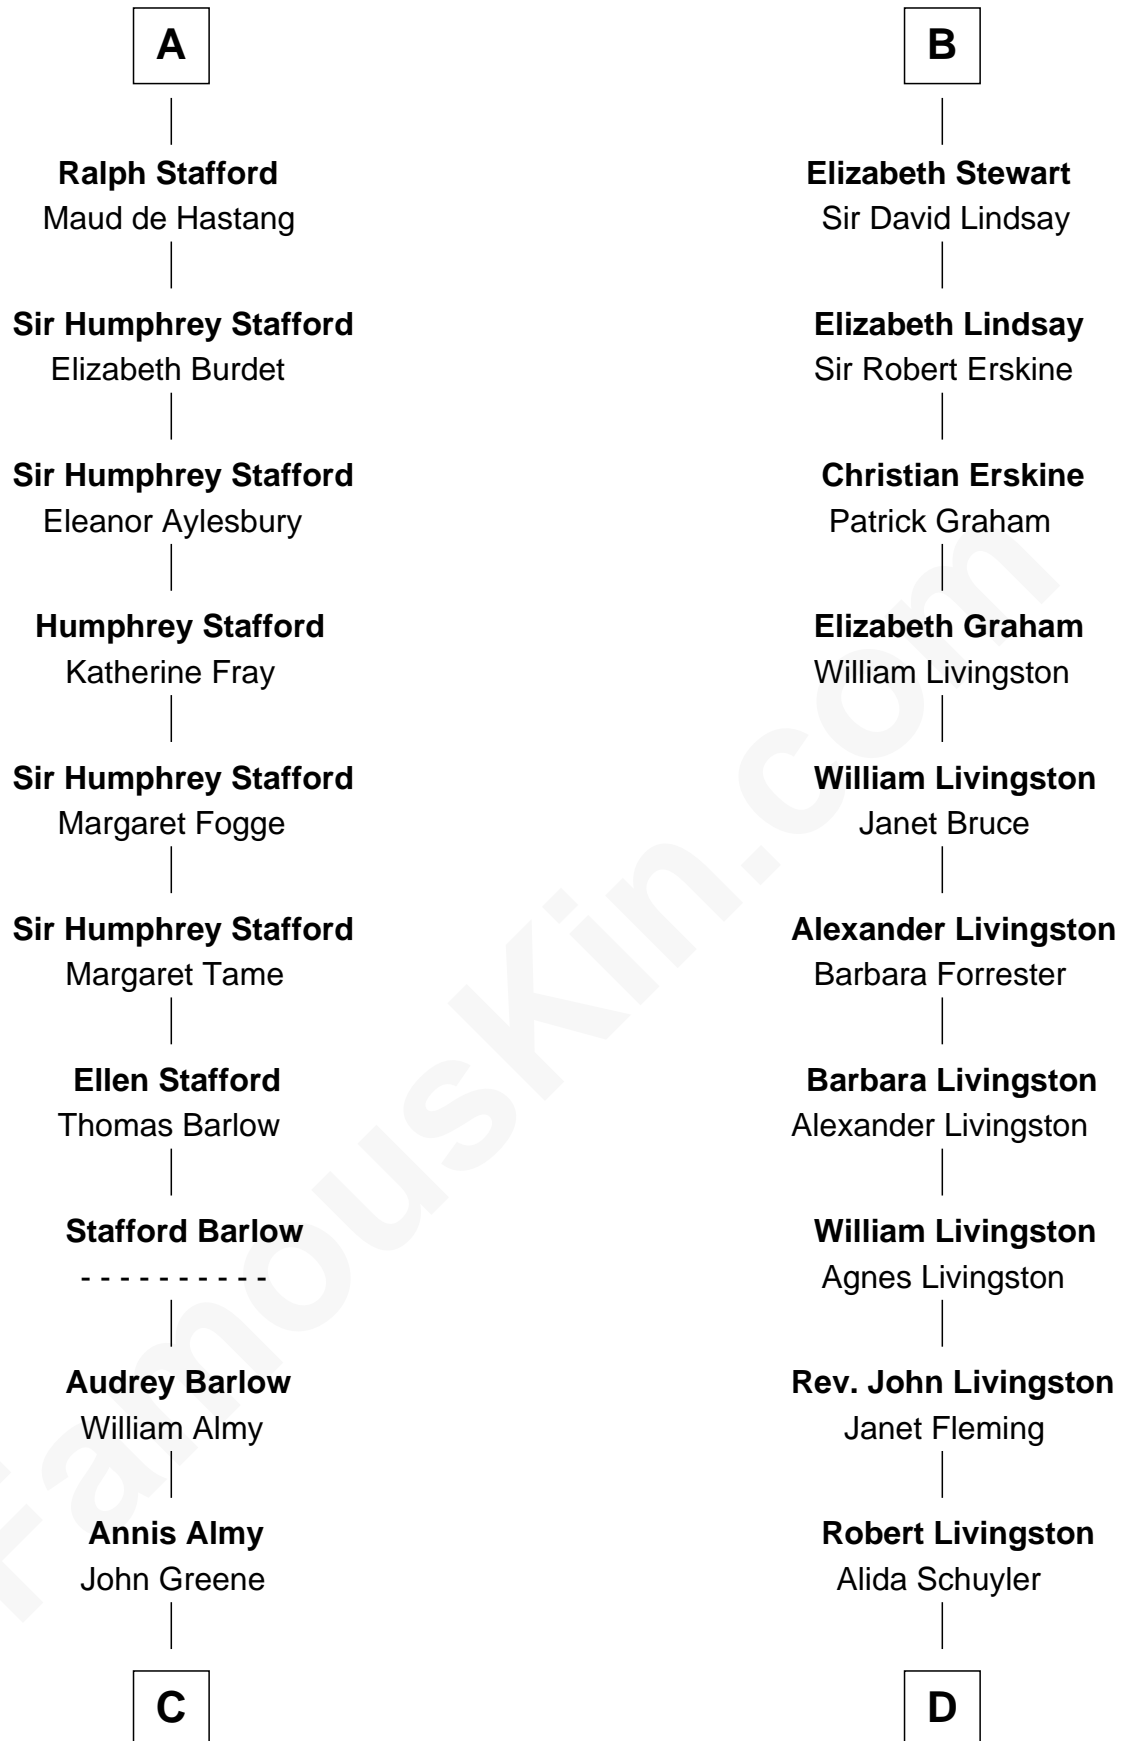

FamousKin.com

Relationship Chart of

William Greene

2nd Governor of Rhode Island

18th cousin 1 time removed of

Philip Livingston

Signer of the Declaration of Independence

C

Samuel Greene

Mary Gorton

William Greene

Catharine Greene

William Greene

2nd Governor of Rhode Island

D

Philip Livingston