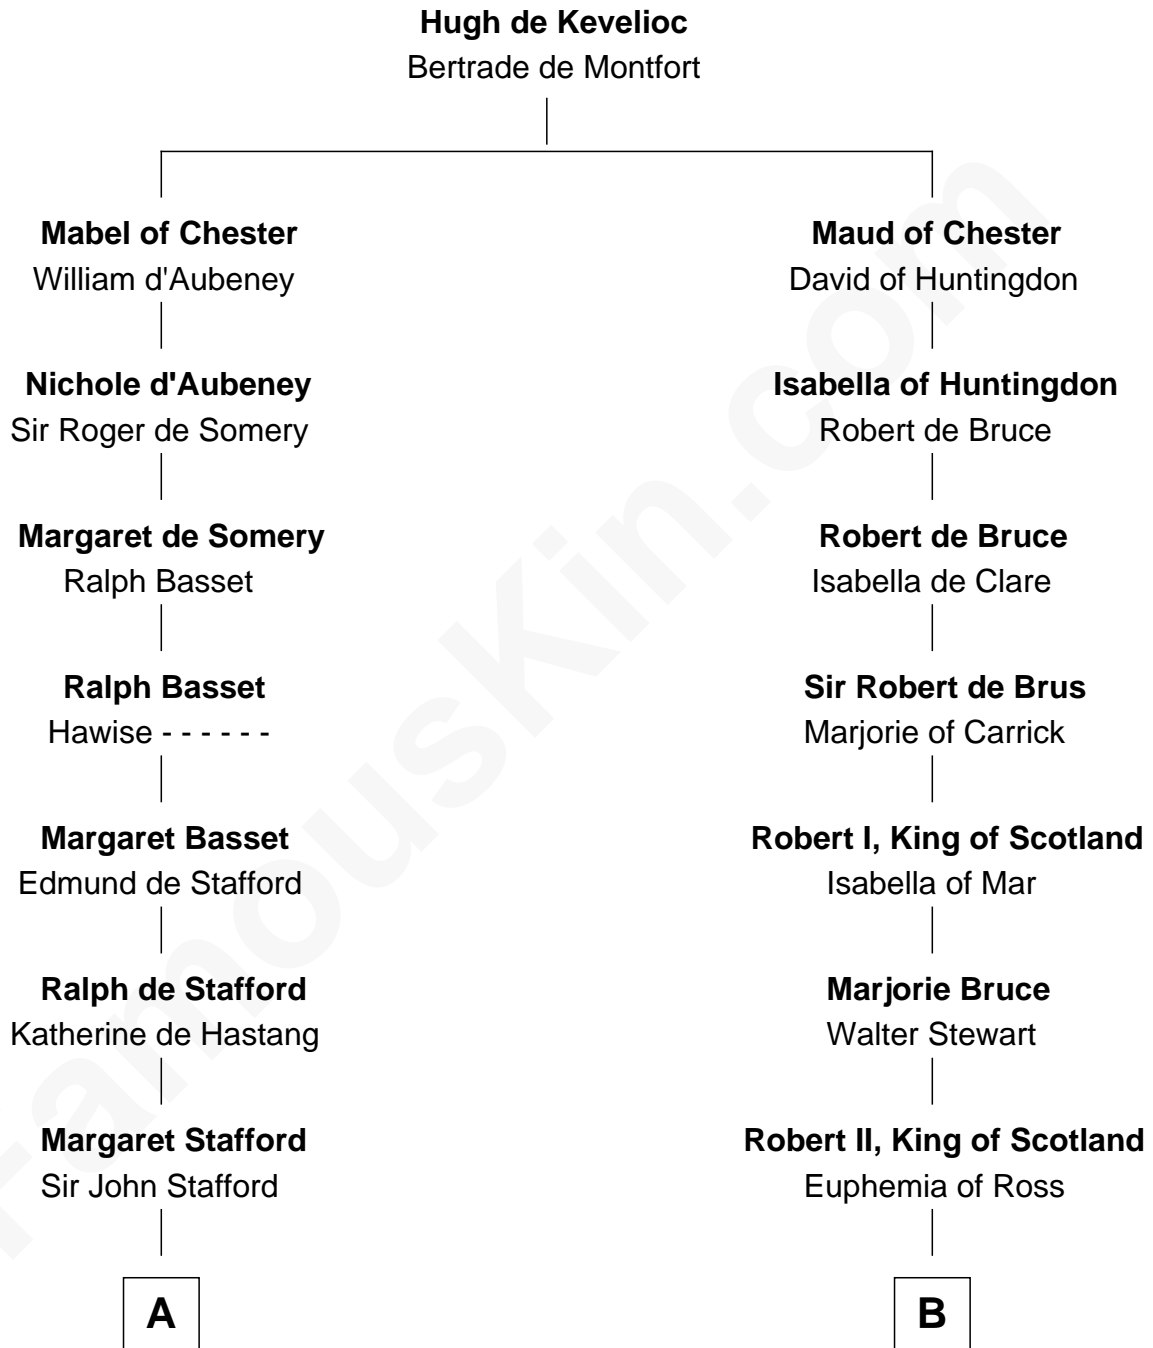

FamousKin.com

Relationship Chart of

William Greene

2nd Governor of Rhode Island

18th cousin 1 time removed of

Philip Livingston

Signer of the Declaration of Independence

C

Samuel Greene

Mary Gorton

William Greene

Catharine Greene

William Greene

2nd Governor of Rhode Island

D

Philip Livingston