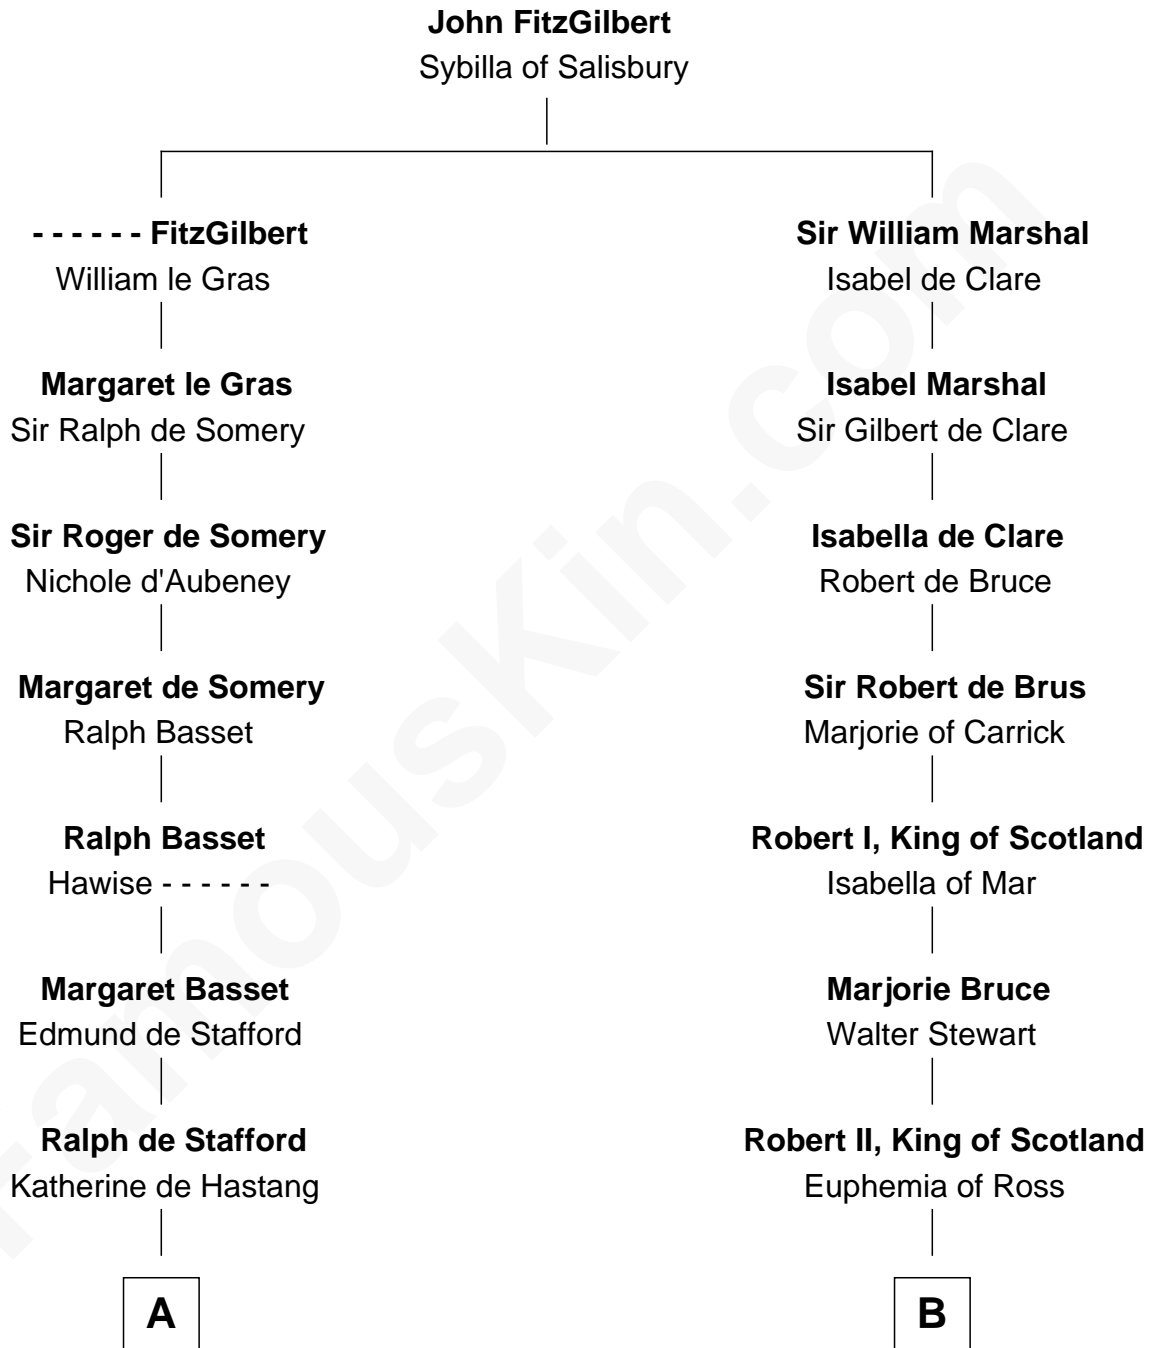

FamousKin.com

Relationship Chart of

William Greene

2nd Governor of Rhode Island

18th cousin 2 times removed of

Philip Livingston

Signer of the Declaration of Independence

C

Annis Almy
John Greene

Samuel Greene
Mary Gorton

William Greene
Catharine Greene

William Greene
2nd Governor of Rhode Island

D

Philip Livingston
Catrina Van Brugh

Philip Livingston
Signer of Declaration of Independence