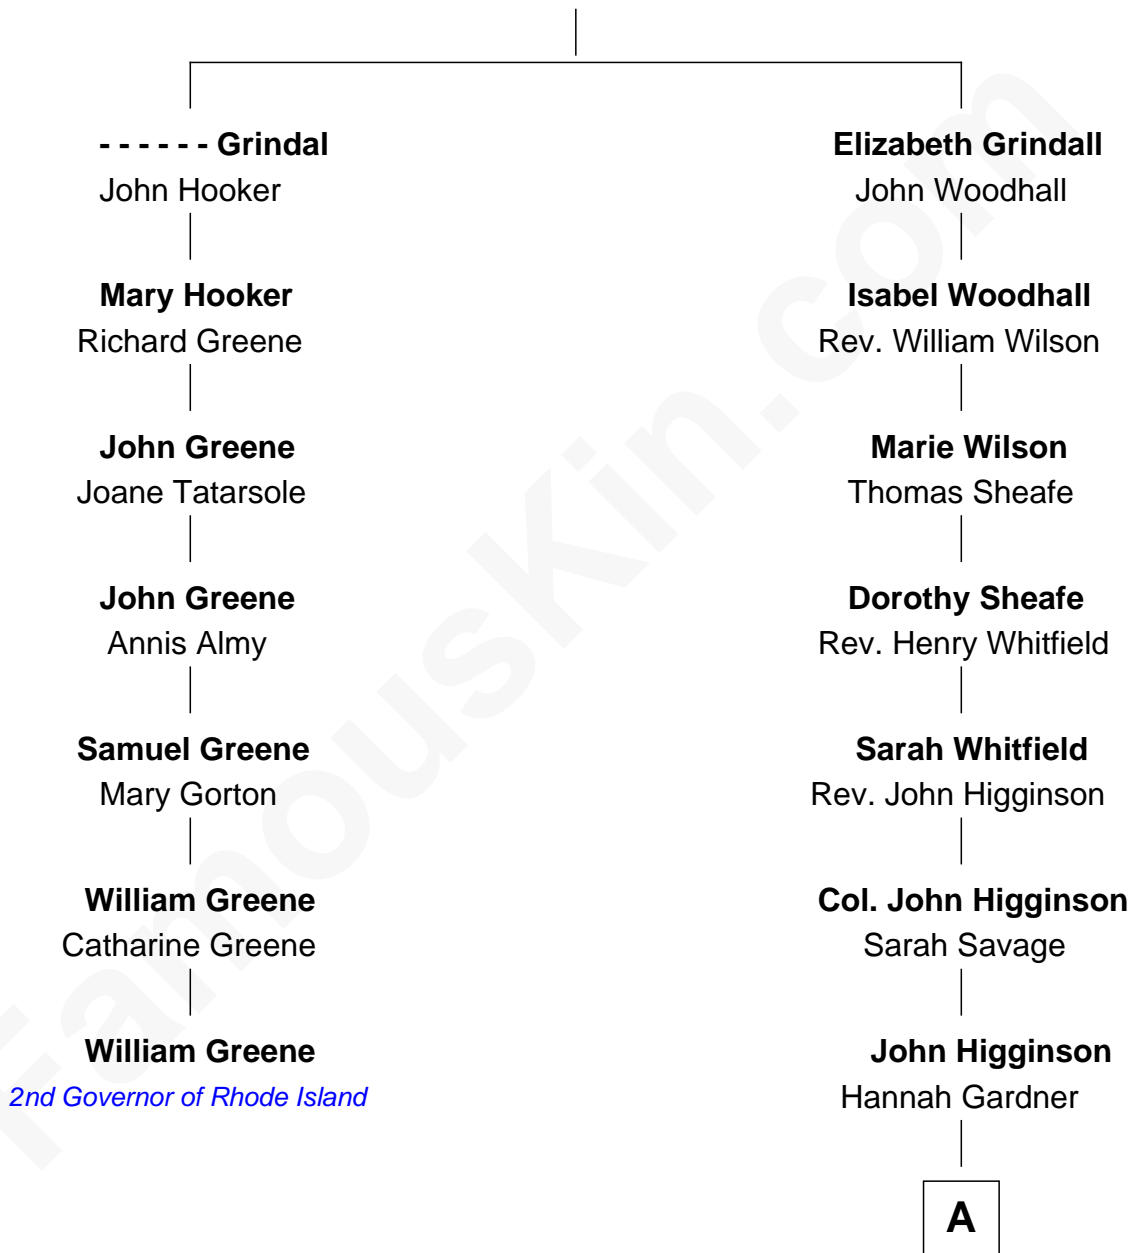

FamousKin.com Relationship Chart of

William Greene

2nd Governor of Rhode Island

6th cousin 8 times removed of

Leverett Saltonstall

55th Governor of Massachusetts

William Grindall

A

John Higginson

Ruth Boardman

Elizabeth Higginson

Joseph Cabot

Elizabeth Cabot

Joseph Lee

Nathaniel Cabot Lee

Mary Ann Cabot