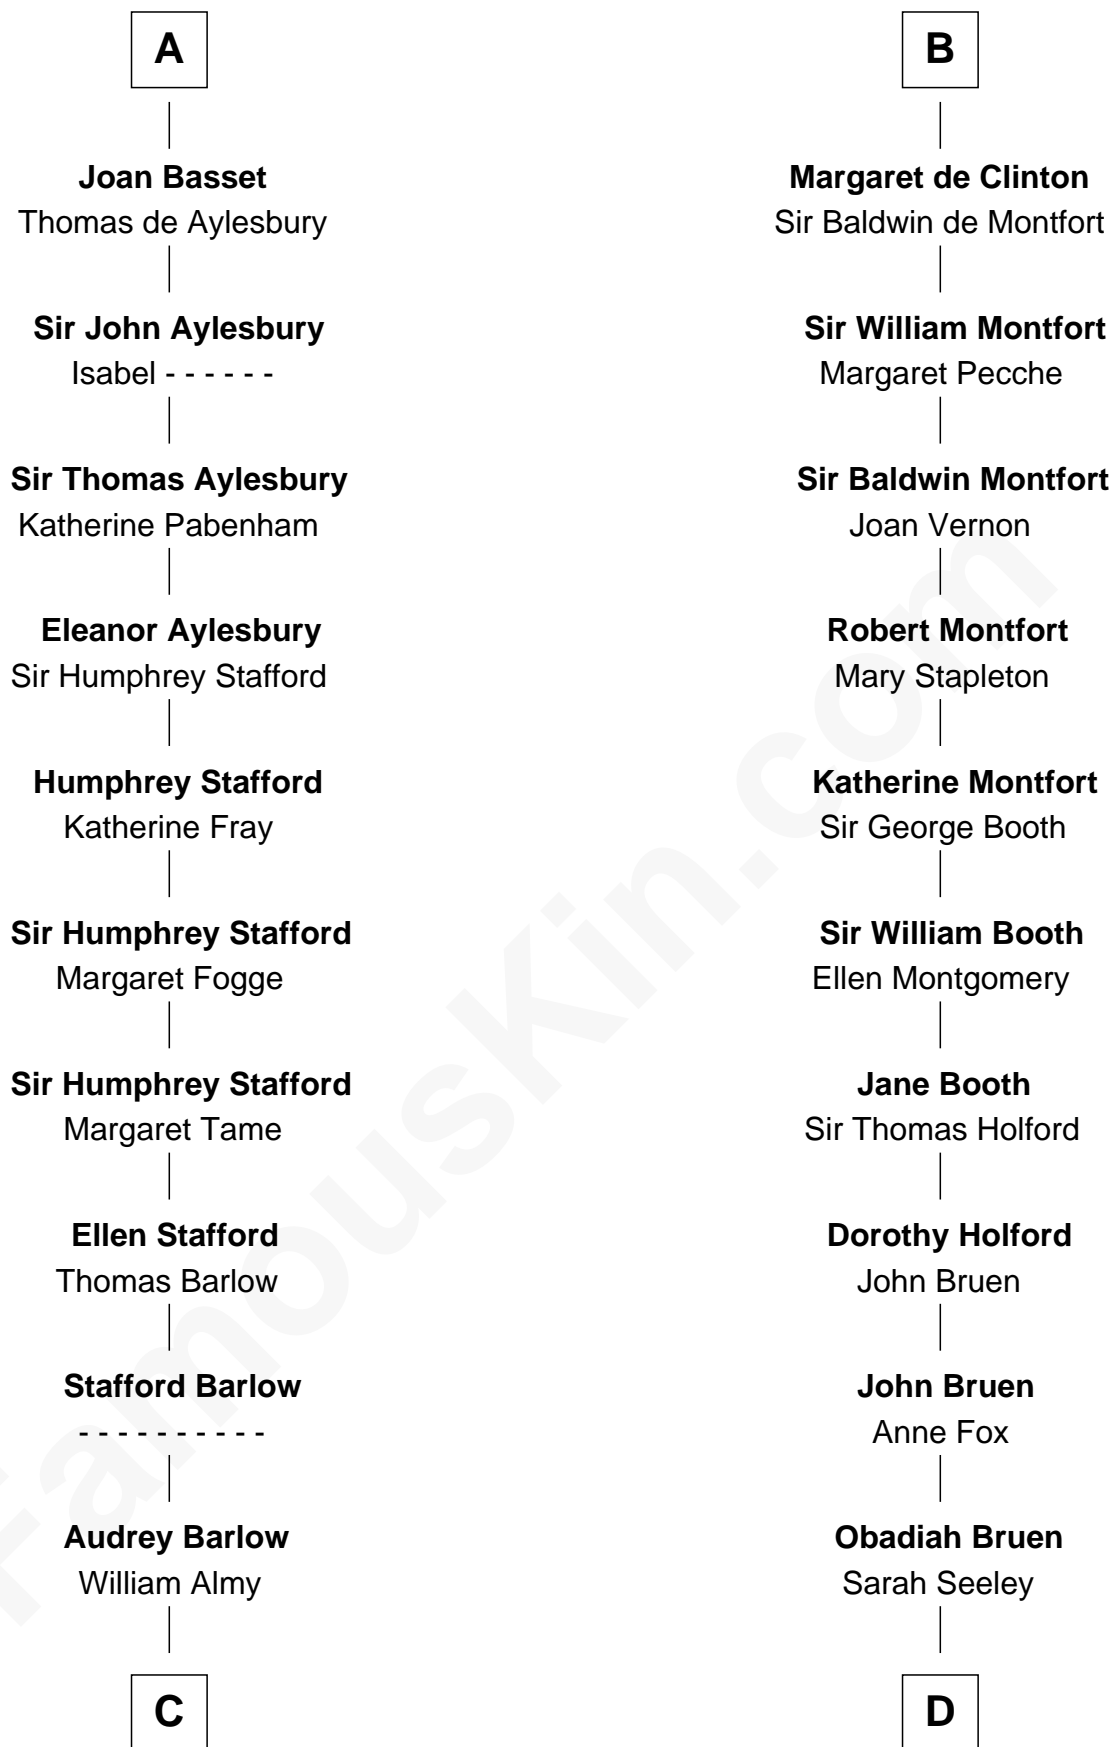

FamousKin.com

Relationship Chart of

William Greene

2nd Governor of Rhode Island

20th cousin 1 time removed of

Abraham Baldwin

Signer of the U.S. Constitution

C

Annis Almy
John Greene

Samuel Greene
Mary Gorton

William Greene
Catharine Greene

William Greene
2nd Governor of Rhode Island

D

Mary Bruen
John Baldwin

Abigail Baldwin
Samuel Baldwin

Timothy Baldwin
Bathsheba Stone

Michael Baldwin
Lucy Dudley

Abraham Baldwin
Signer of the U.S. Constitution