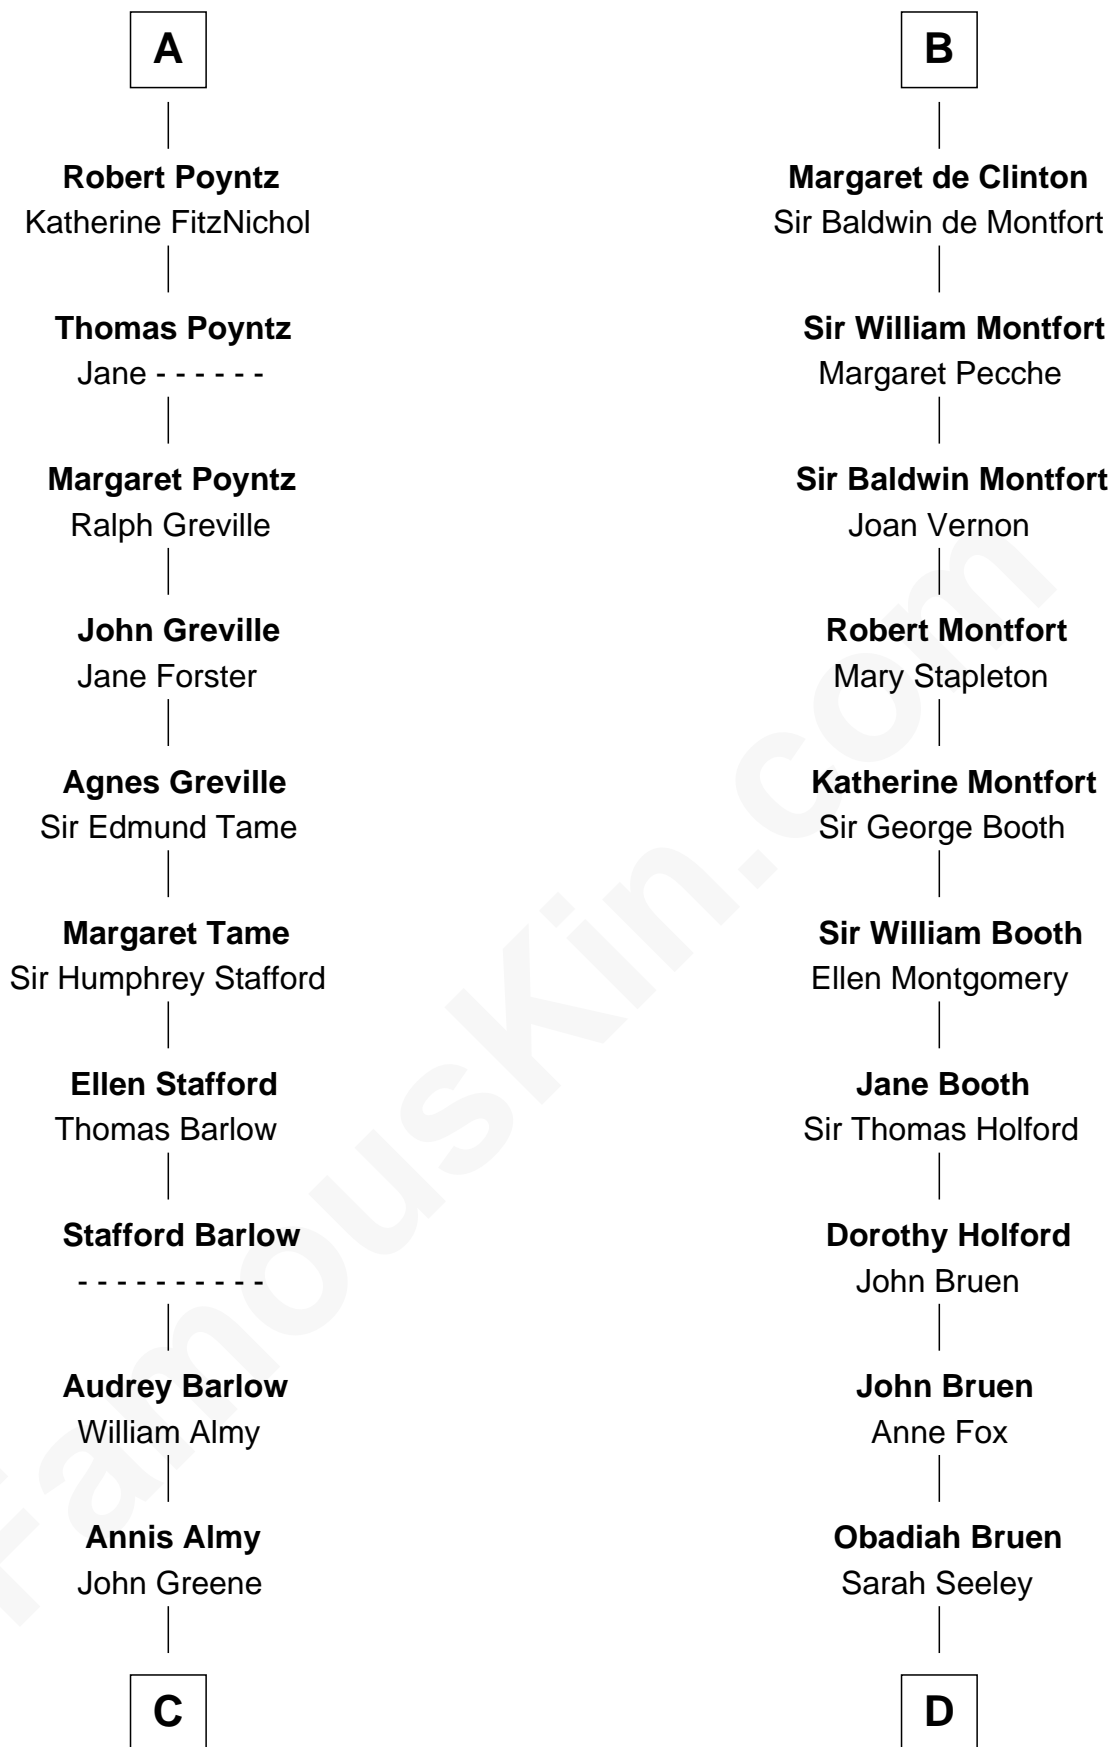

FamousKin.com

Relationship Chart of

William Greene

2nd Governor of Rhode Island

19th cousin 2 times removed of

Abraham Baldwin

Signer of the U.S. Constitution

C

Samuel Greene

Mary Gorton

William Greene

Catharine Greene

William Greene

2nd Governor of Rhode Island

D

Mary Bruen

John Baldwin

Abigail Baldwin

Samuel Baldwin

Timothy Baldwin

Bathsheba Stone

Michael Baldwin

Lucy Dudley

Abraham Baldwin