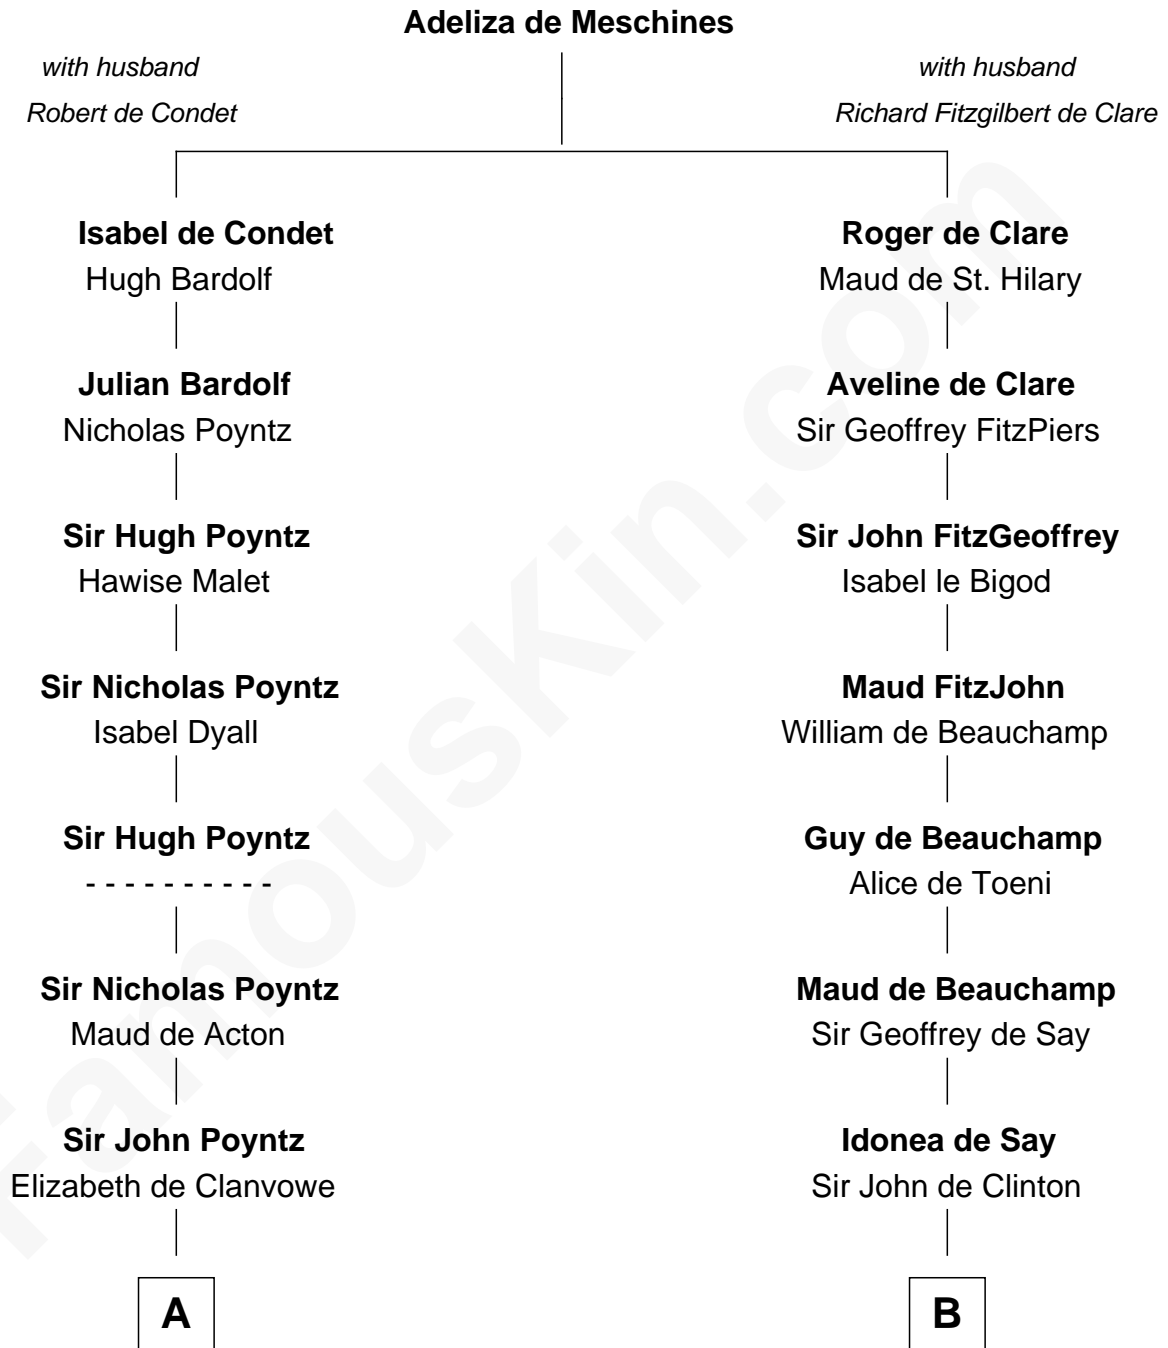

FamousKin.com

Relationship Chart of

William Greene

2nd Governor of Rhode Island

19th cousin 2 times removed of

Abraham Baldwin

Signer of the U.S. Constitution

C

Samuel Greene

Mary Gorton

William Greene

Catharine Greene

William Greene

2nd Governor of Rhode Island

D

Mary Bruen