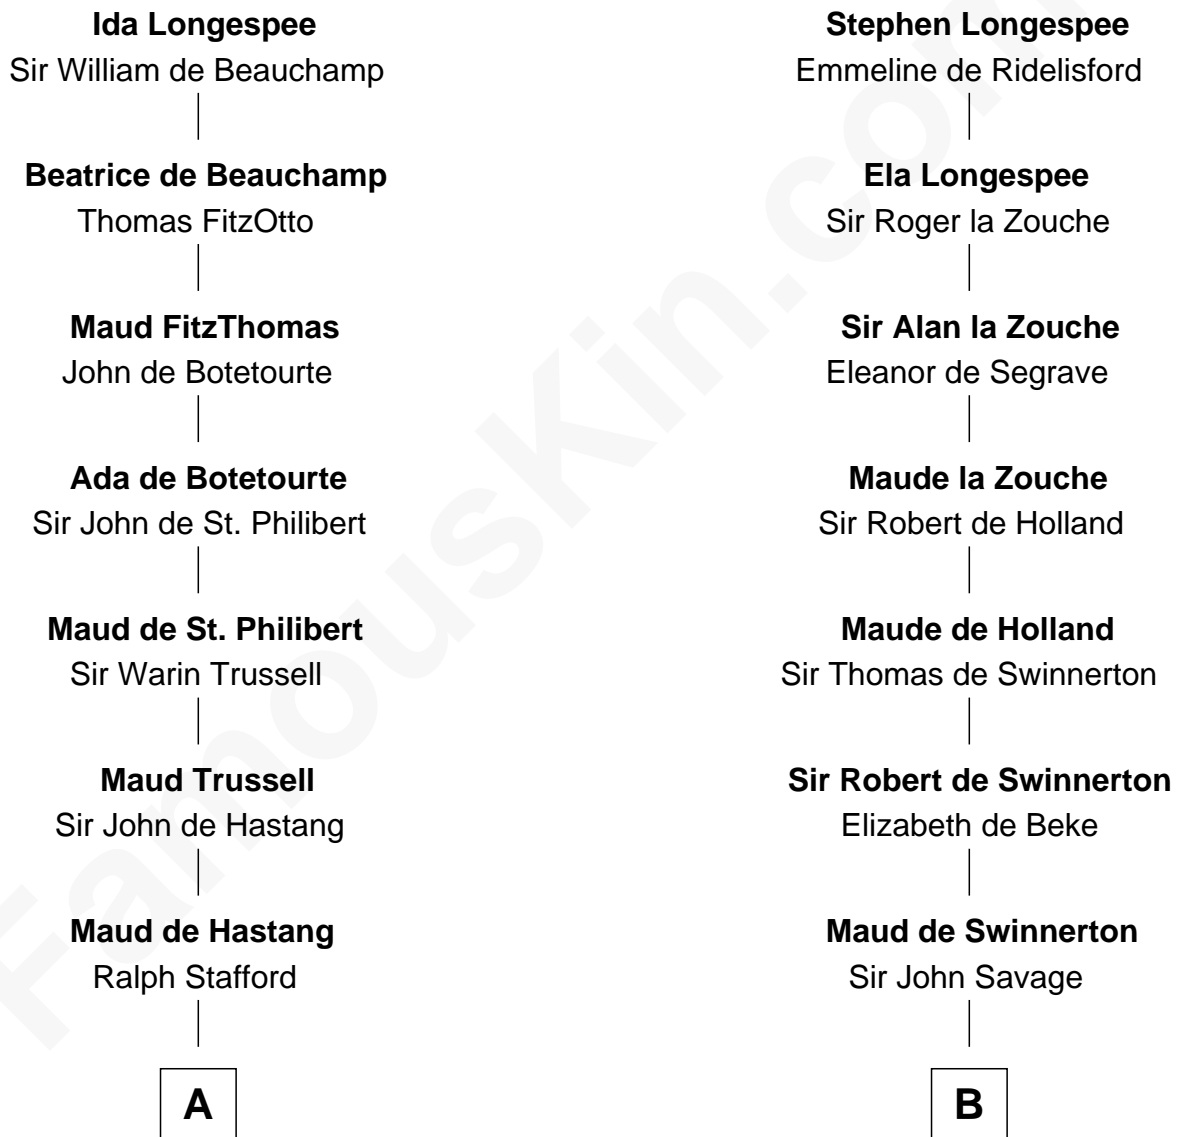

## Relationship Chart of

### William Greene

*2nd Governor of Rhode Island*

18th cousin 1 time removed of

### Abraham Baldwin

*Signer of the U.S. Constitution*

**Sir William Longespee**

Ela of Salisbury

**C**

**William Greene**  
Catharine Greene

**William Greene**  
*2nd Governor of Rhode Island*

**D**