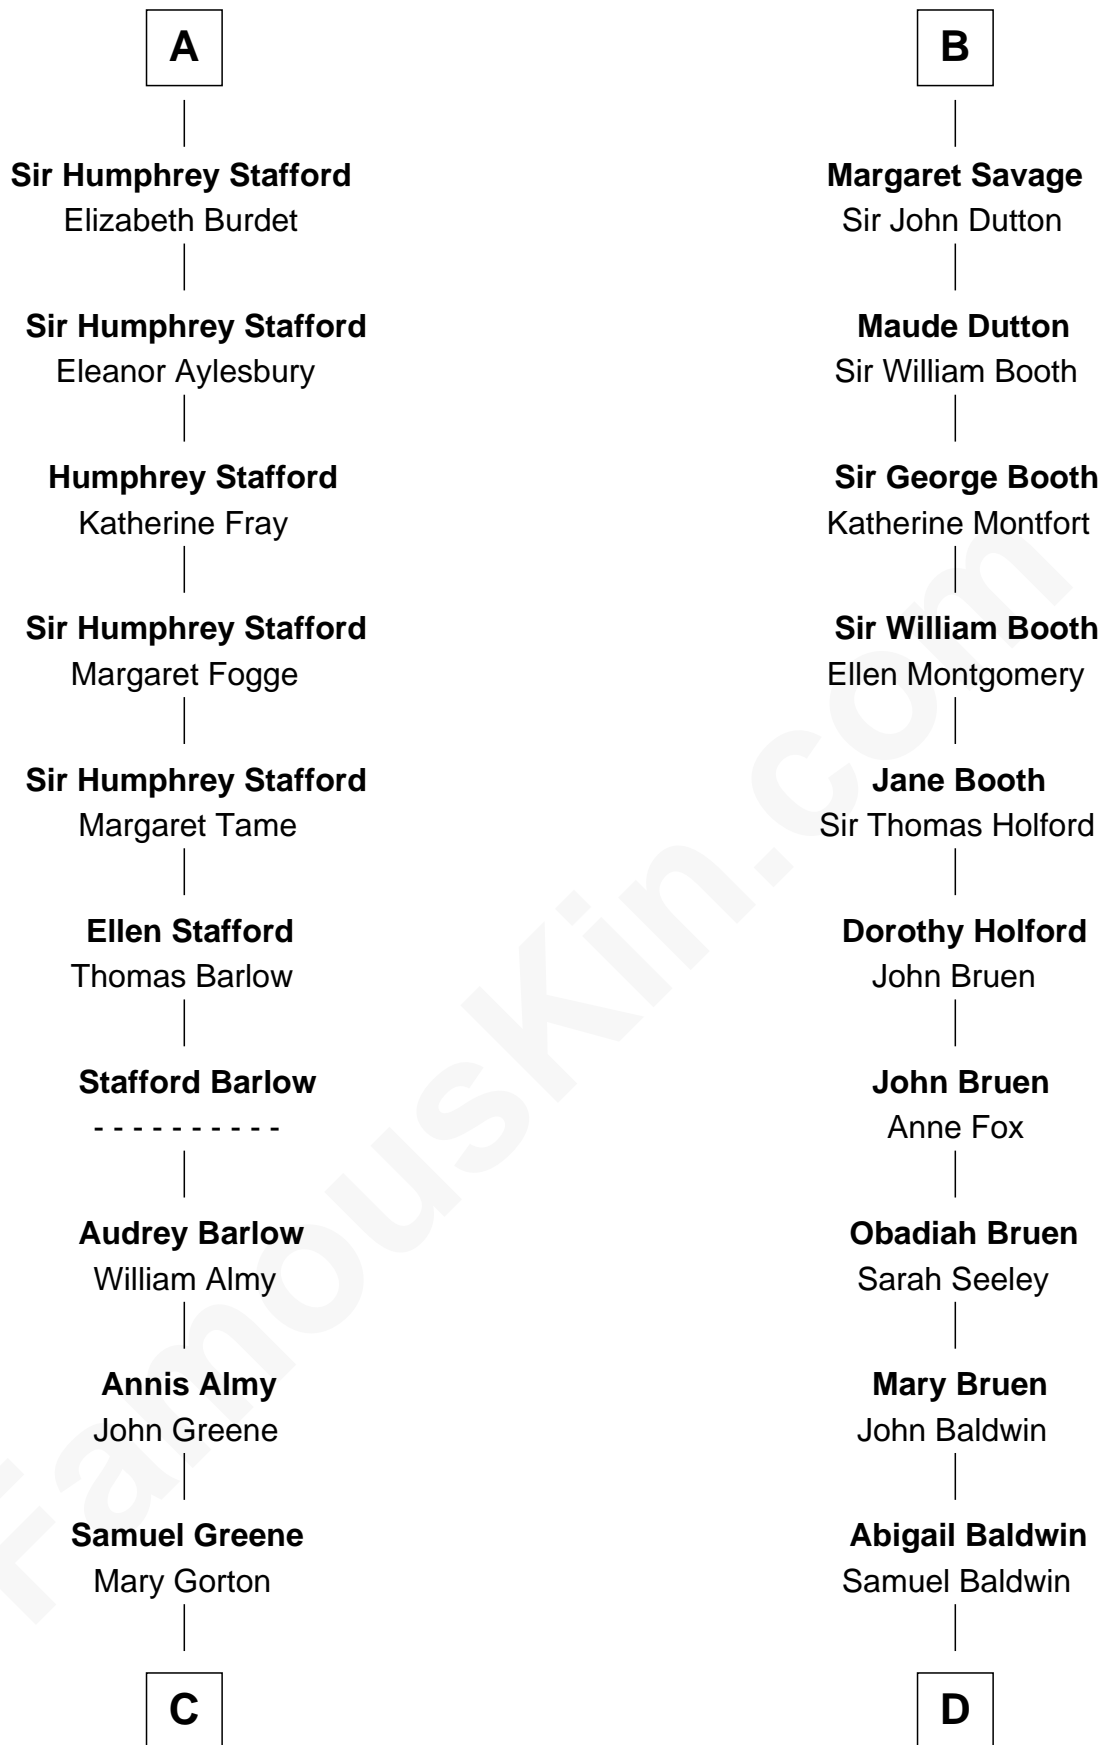

## Relationship Chart of

### William Greene

*2nd Governor of Rhode Island*

18th cousin 1 time removed of

### Abraham Baldwin

*Signer of the U.S. Constitution*

**Sir William Longespee**

Ela of Salisbury

**C**

**William Greene**  
Catharine Greene

**William Greene**  
*2nd Governor of Rhode Island*

**D**

**Timothy Baldwin**  
Bathsheba Stone

**Michael Baldwin**  
Lucy Dudley

**Abraham Baldwin**  
*Signer of the U.S. Constitution*

FamousKin.com