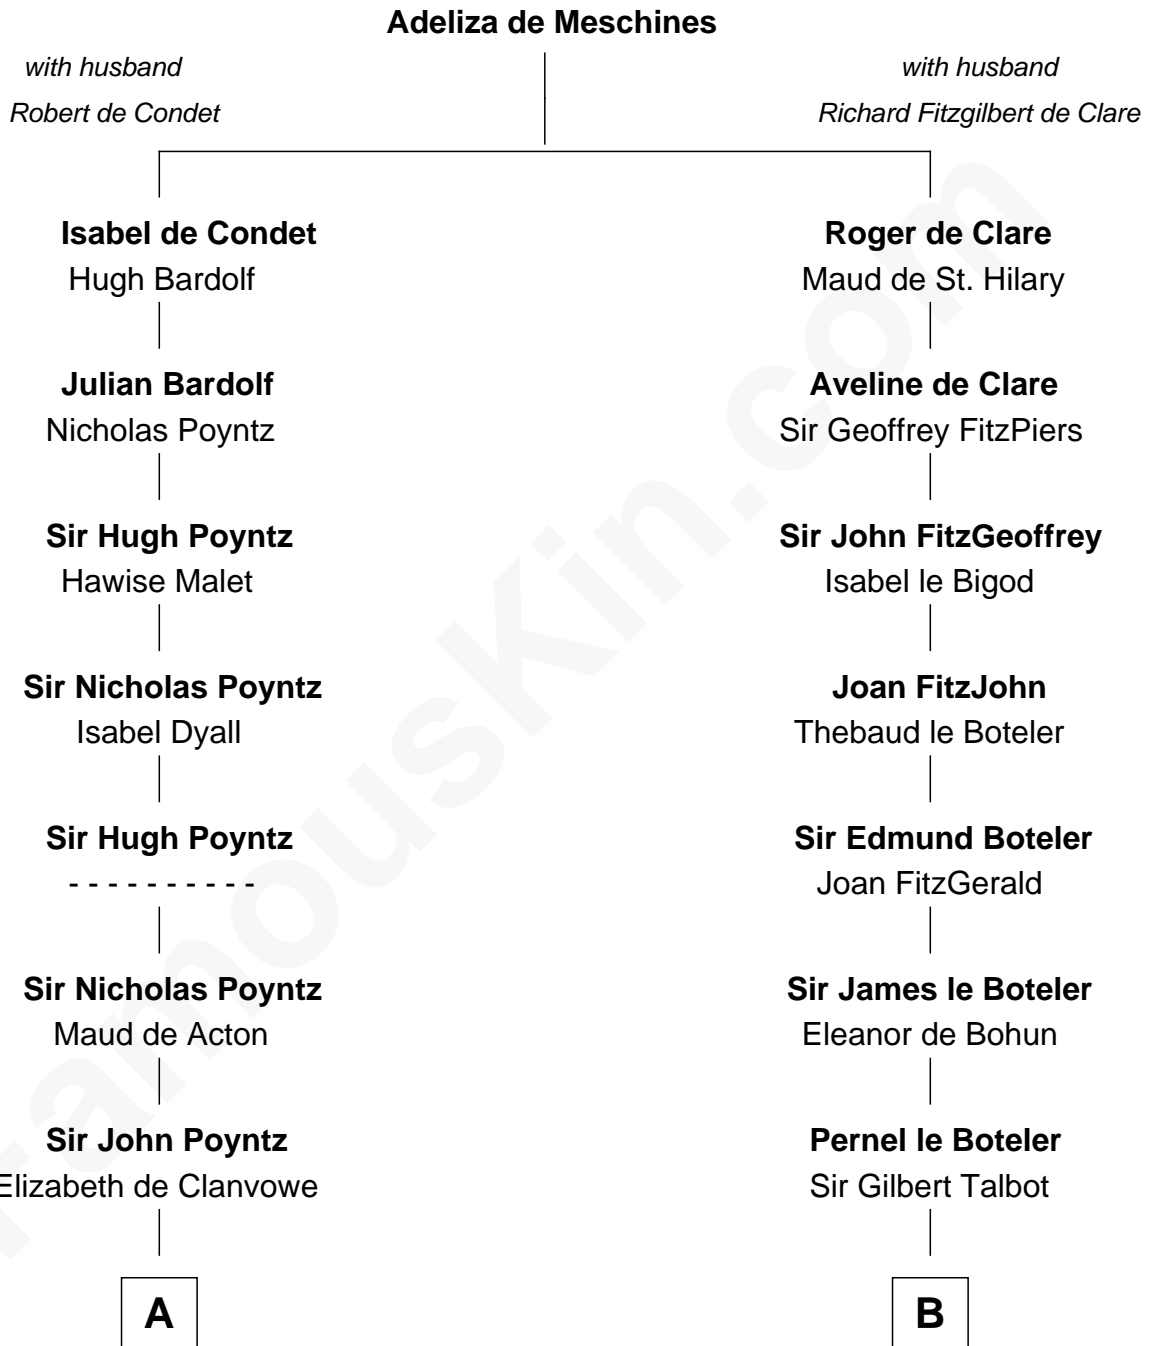

FamousKin.com

Relationship Chart of

William Greene

2nd Governor of Rhode Island

19th cousin 1 time removed of

Charles Carroll

Signer of the Declaration of Independence

C

Samuel Greene

Mary Gorton

William Greene

Catharine Greene

William Greene

2nd Governor of Rhode Island

D

Nicholas Sewall