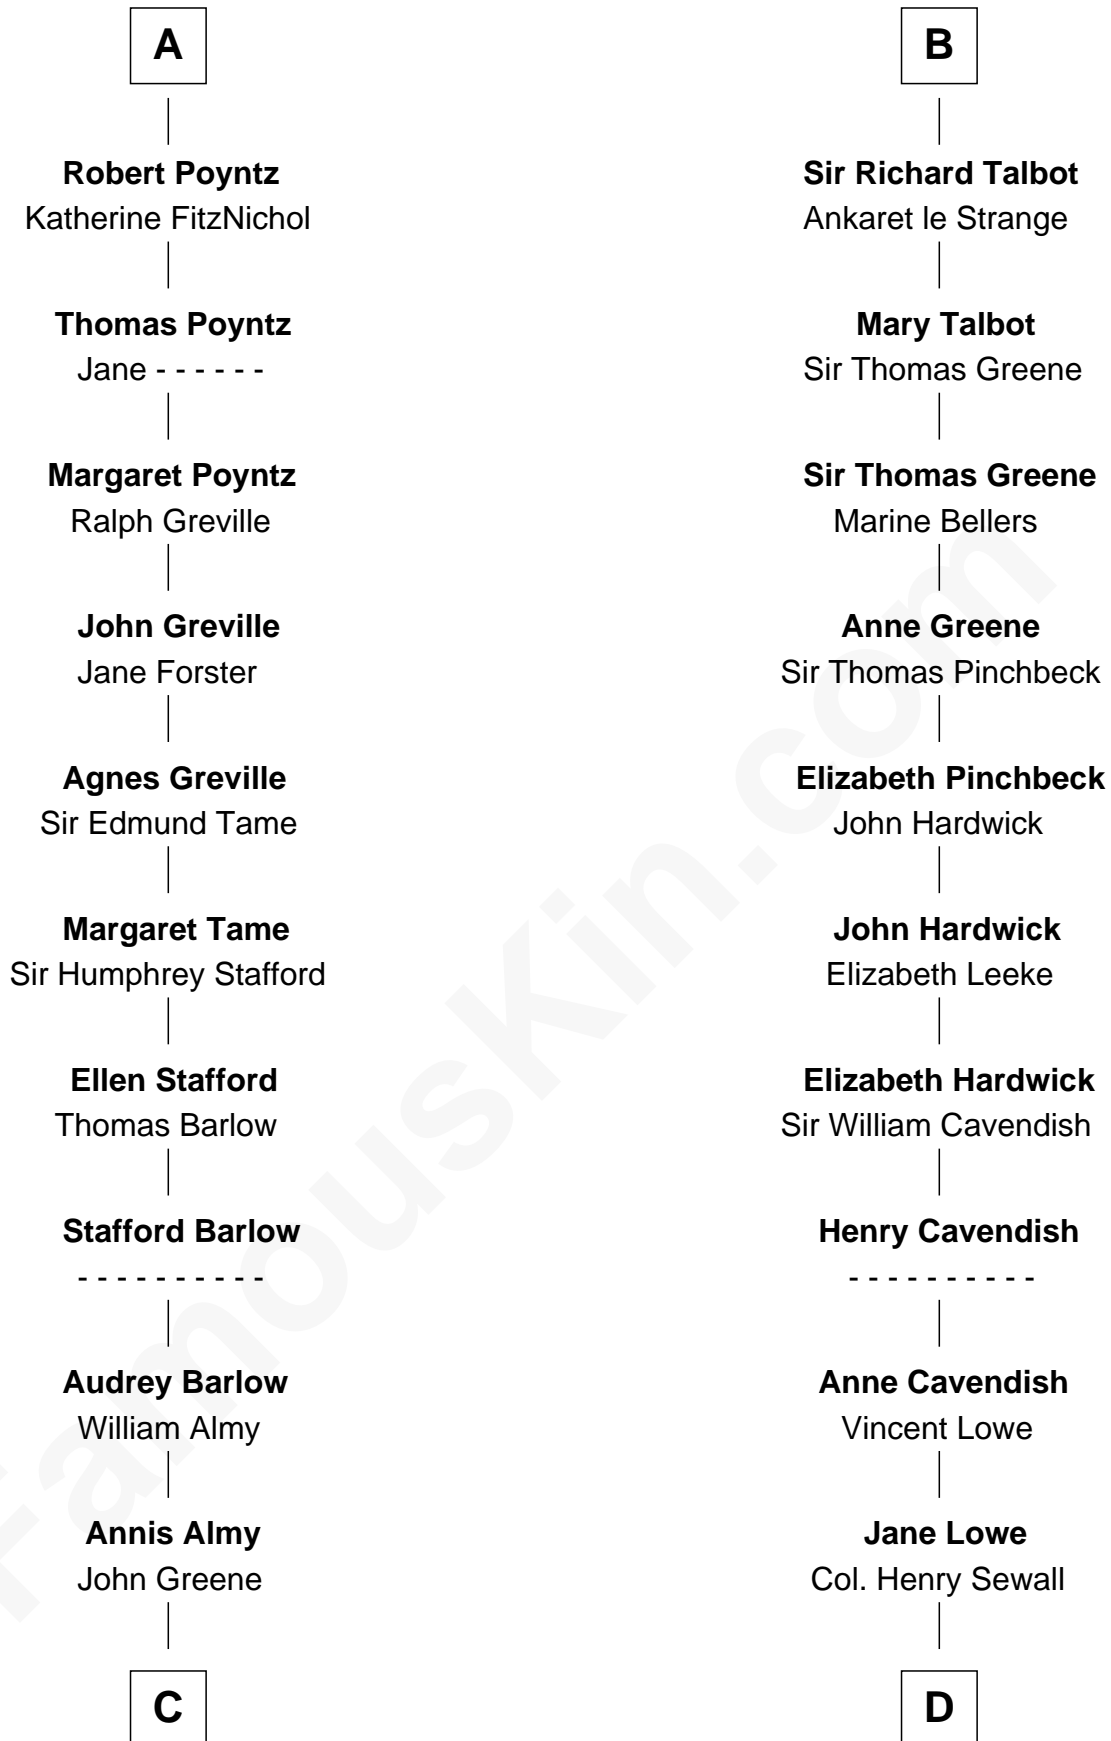

FamousKin.com

Relationship Chart of

William Greene

2nd Governor of Rhode Island

19th cousin 1 time removed of

Charles Carroll

Signer of the Declaration of Independence

C

Samuel Greene

Mary Gorton

William Greene

Catharine Greene

William Greene

2nd Governor of Rhode Island

D

Nicholas Sewall