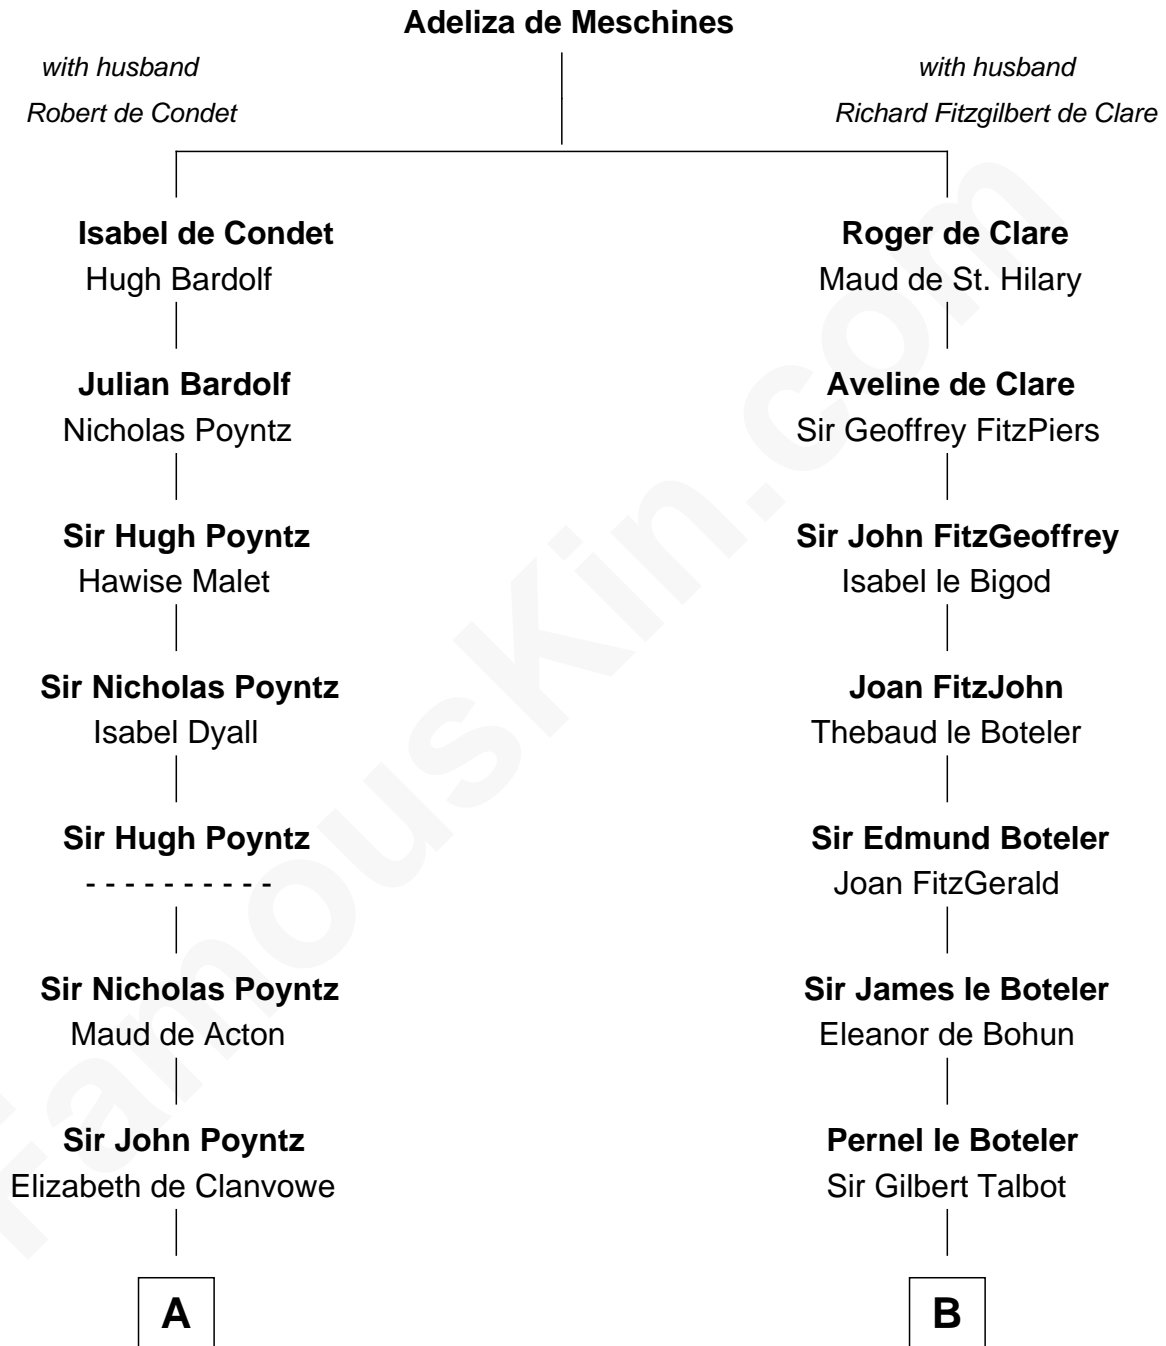

# FamousKin.com

## Relationship Chart of

### William Greene

2nd Governor of Rhode Island  
19th cousin 1 time removed of

**Daniel Carroll**  
Signer of the U.S. Constitution

**C**

**Samuel Greene**

Mary Gorton

**William Greene**

Catharine Greene