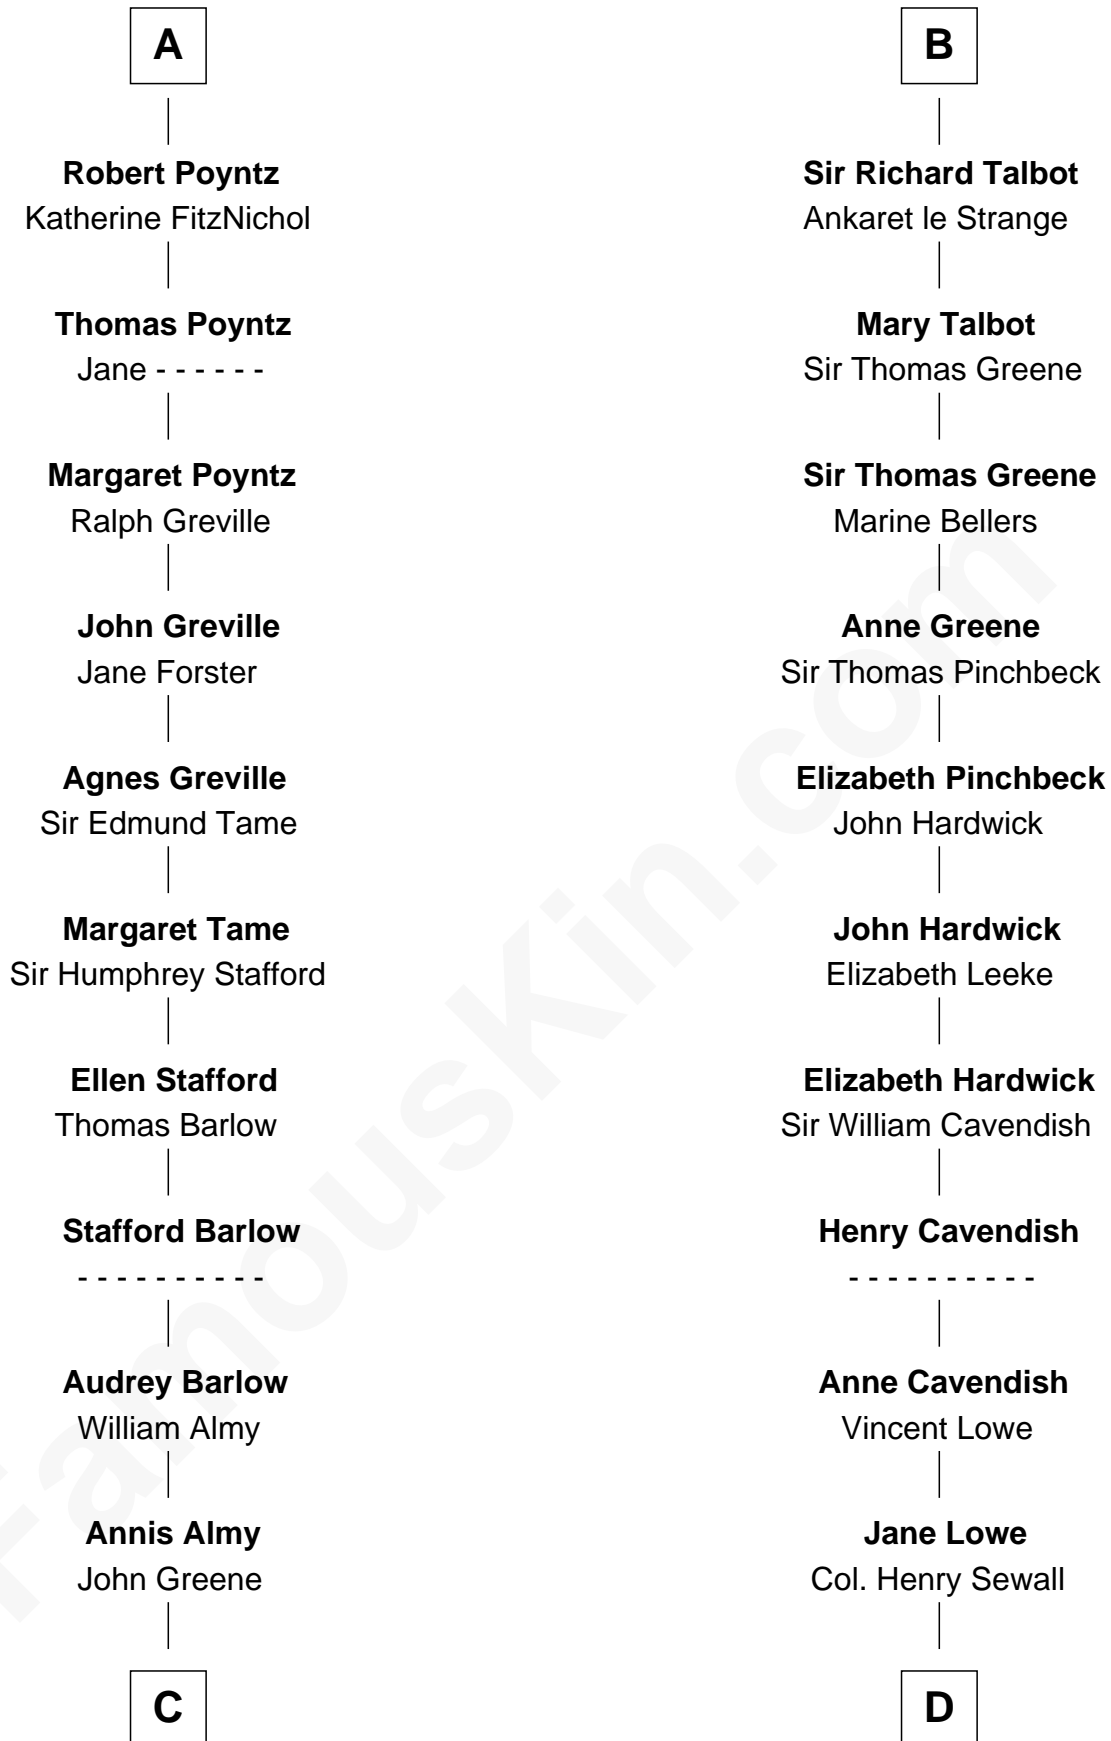

## Relationship Chart of

### William Greene

2nd Governor of Rhode Island  
19th cousin 1 time removed of

**Daniel Carroll**  
Signer of the U.S. Constitution

**C**

**Samuel Greene**

Mary Gorton

**William Greene**

Catharine Greene