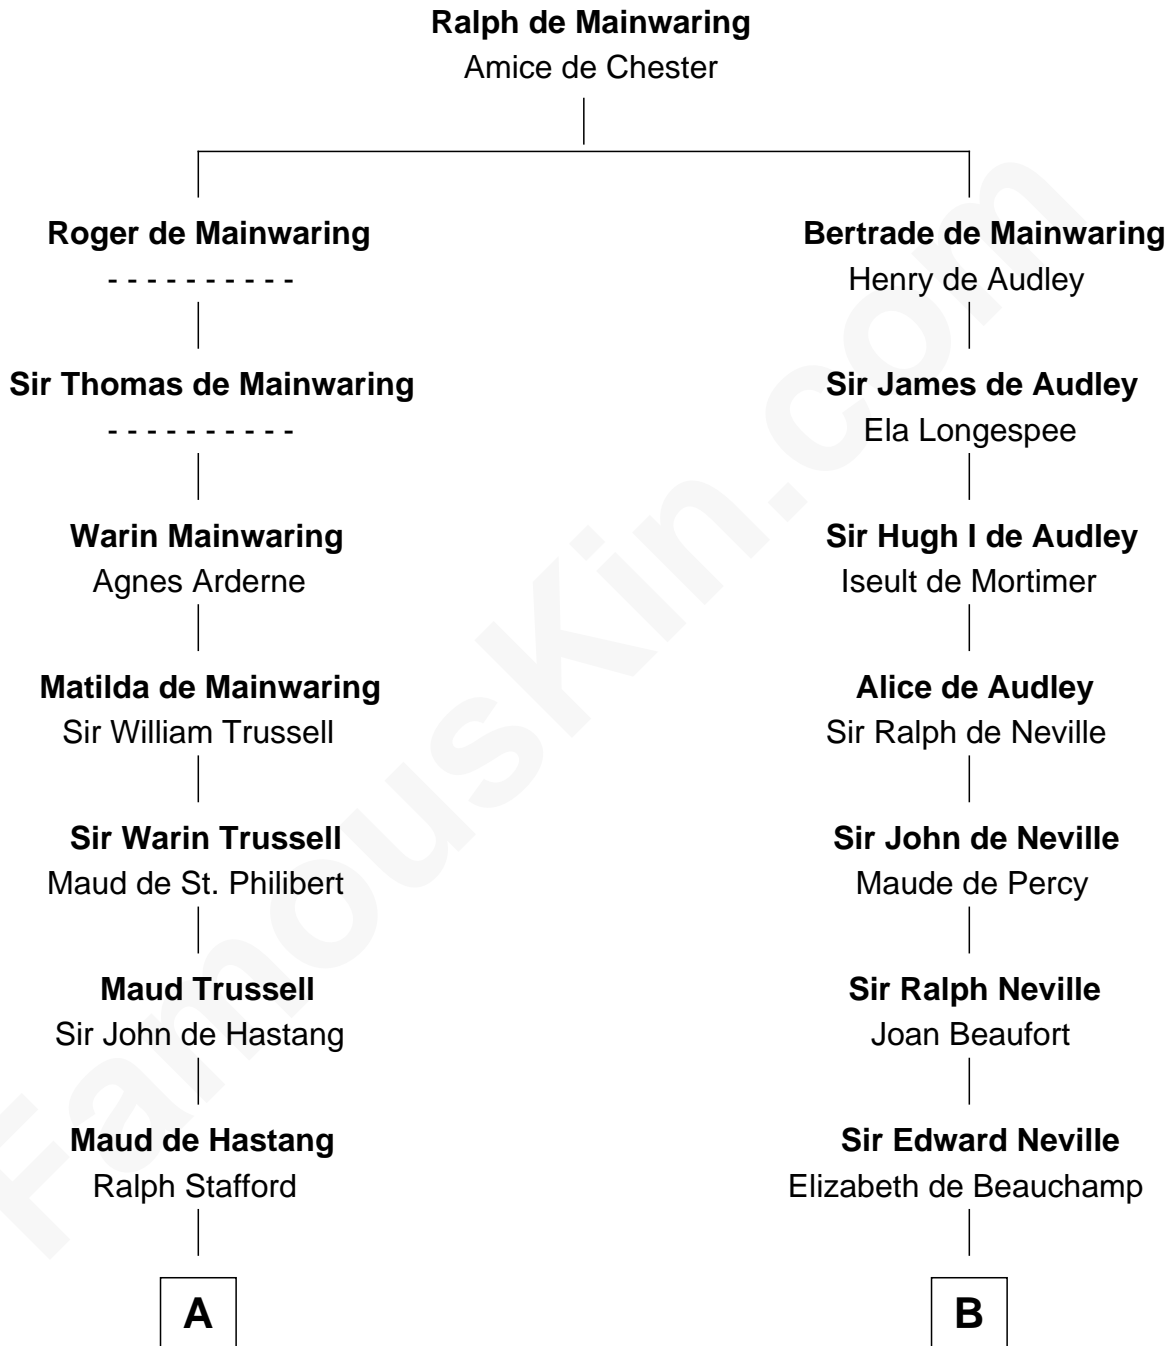

FamousKin.com

Relationship Chart of

William Greene

2nd Governor of Rhode Island

16th cousin 2 times removed of

Daniel Carroll

Signer of the U.S. Constitution

C

—
William Greene
Catharine Greene

—
William Greene
2nd Governor of Rhode Island

FamousKin.com