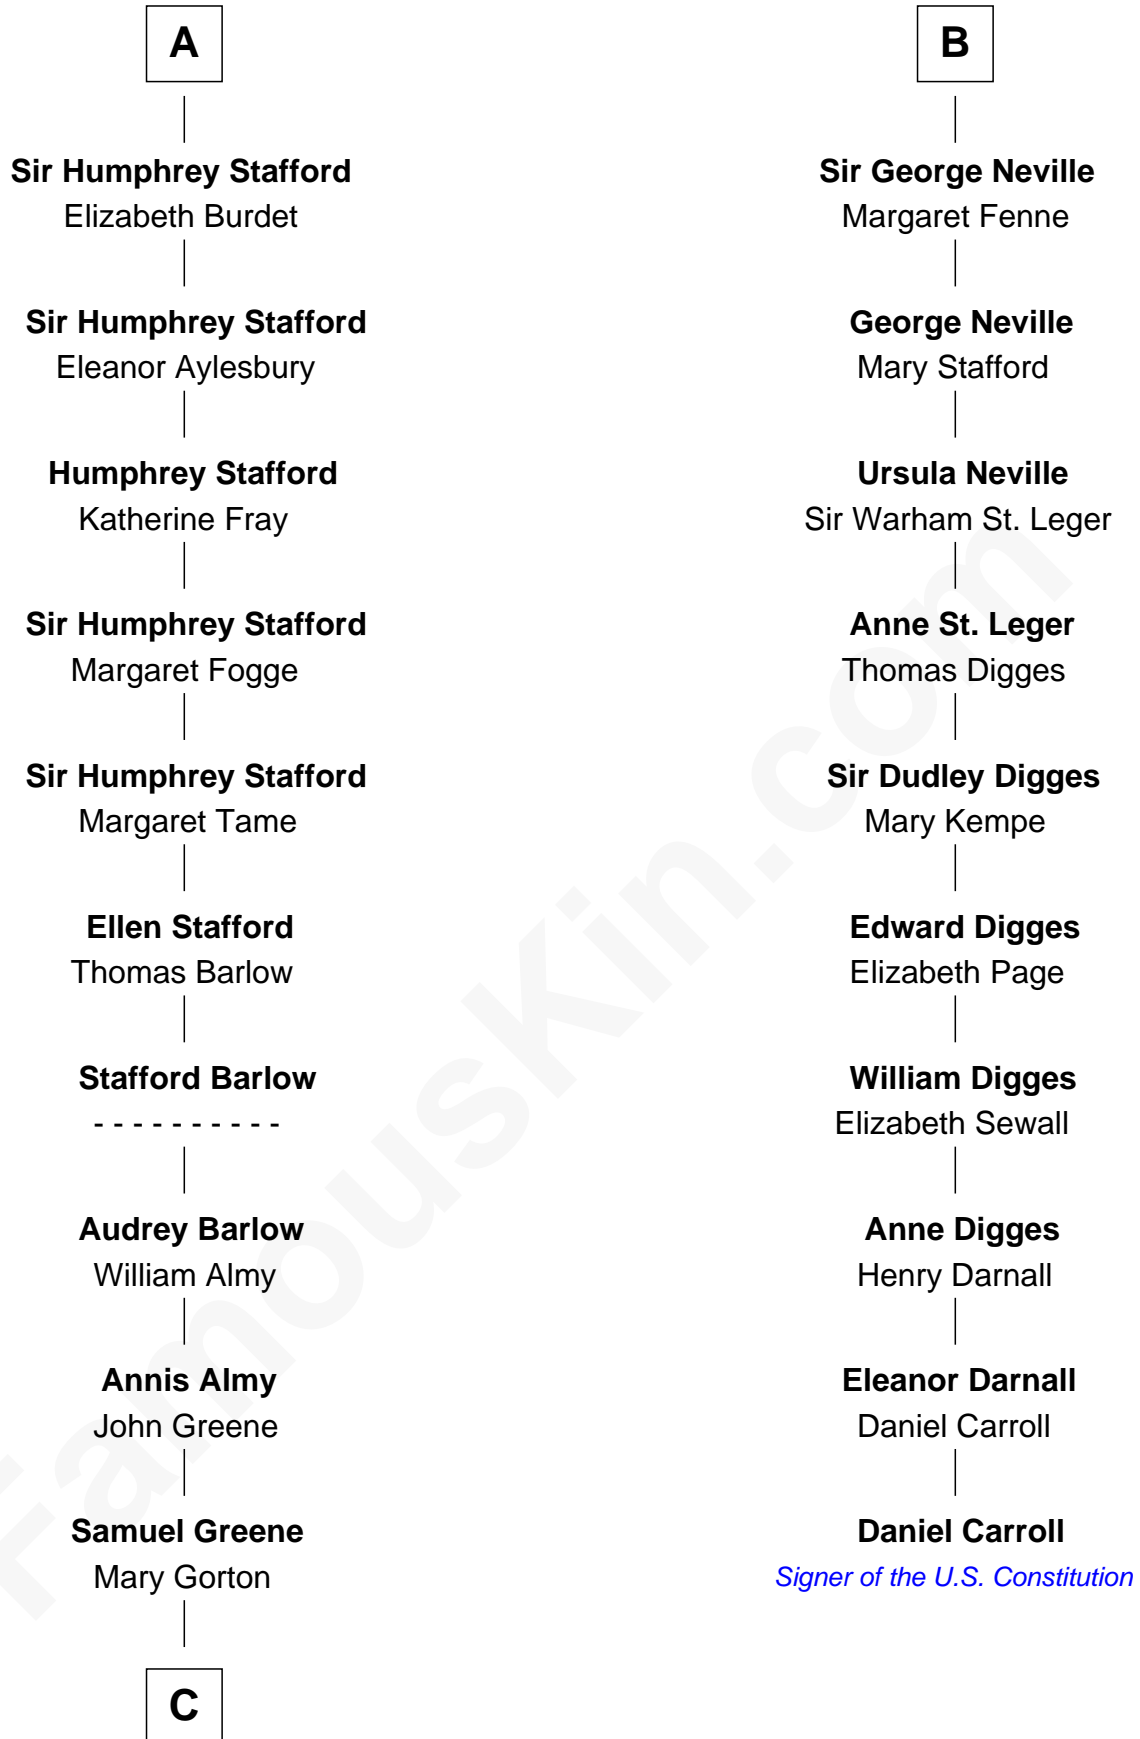

FamousKin.com

Relationship Chart of

William Greene

2nd Governor of Rhode Island

16th cousin 2 times removed of

Daniel Carroll

Signer of the U.S. Constitution

C

—
William Greene
Catharine Greene

—
William Greene
2nd Governor of Rhode Island

FamousKin.com