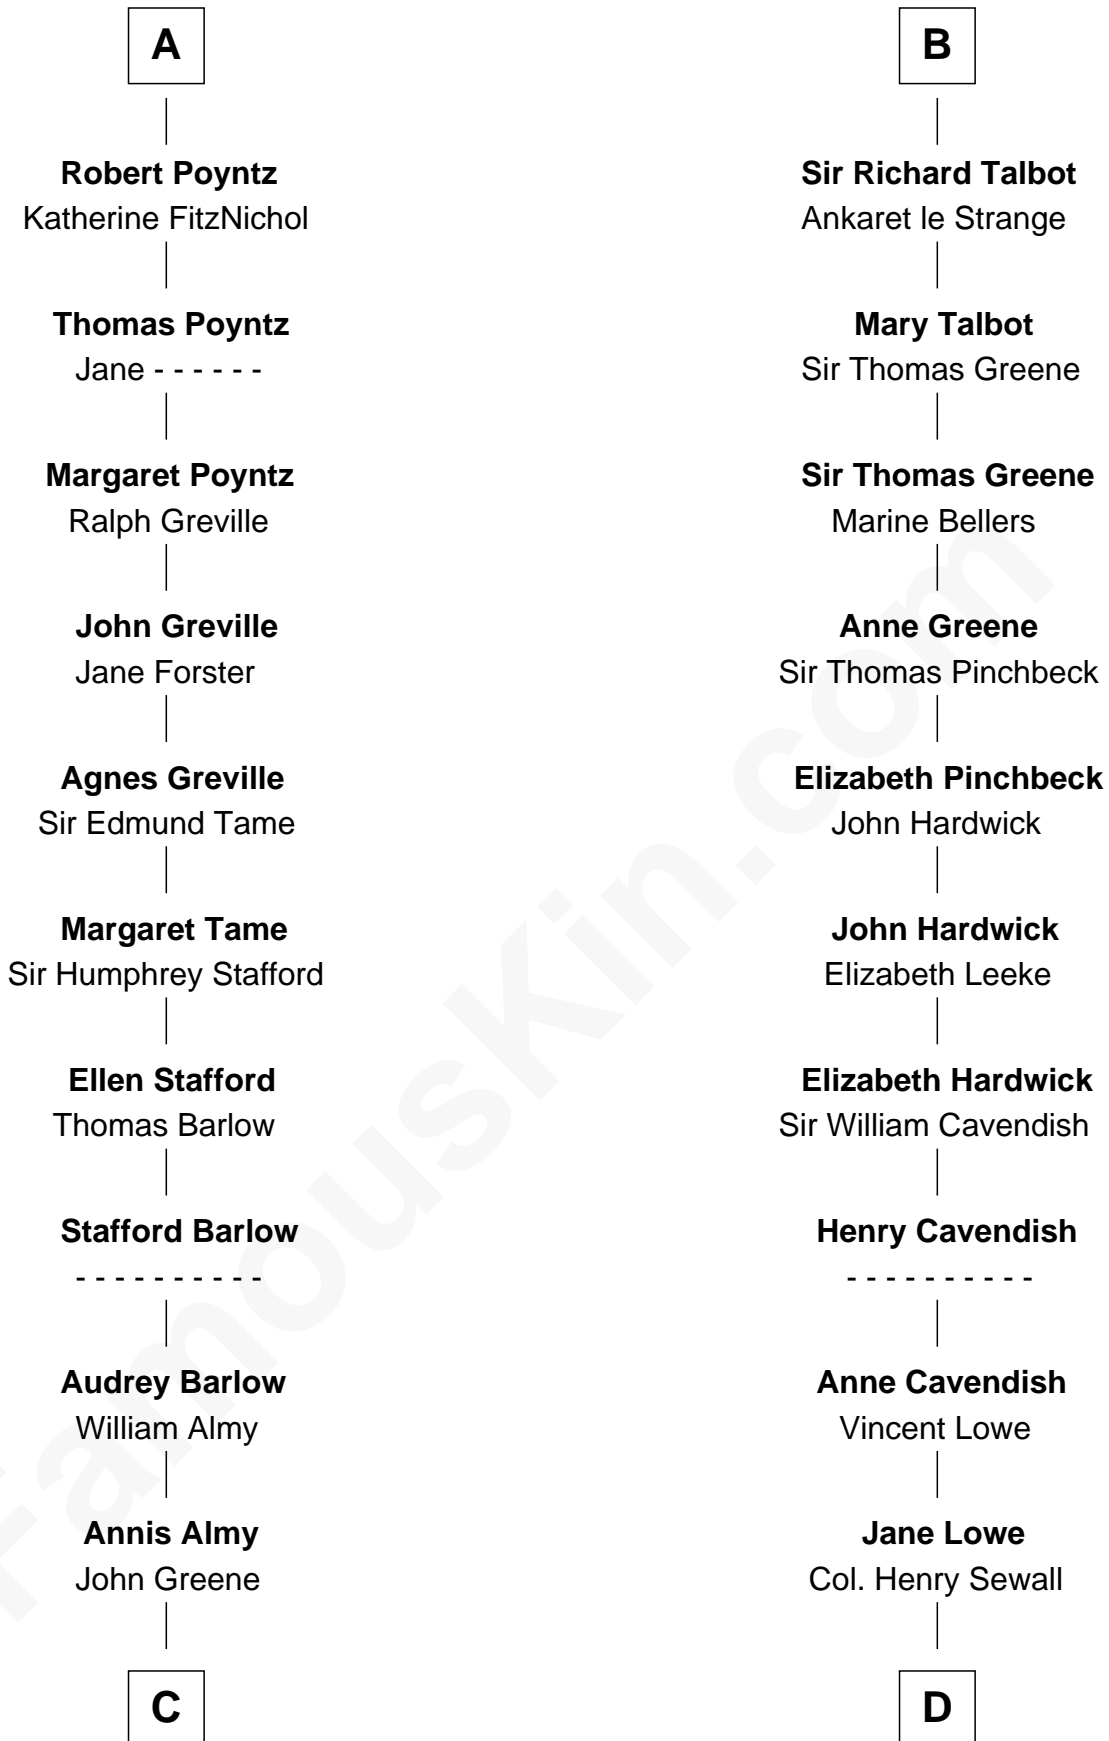

## Relationship Chart of

### William Greene

*2nd Governor of Rhode Island*

19th cousin 1 time removed of

### John Carroll

*Founder of Georgetown University*

**C**

**Samuel Greene**

Mary Gorton

**William Greene**

Catharine Greene

**William Greene**