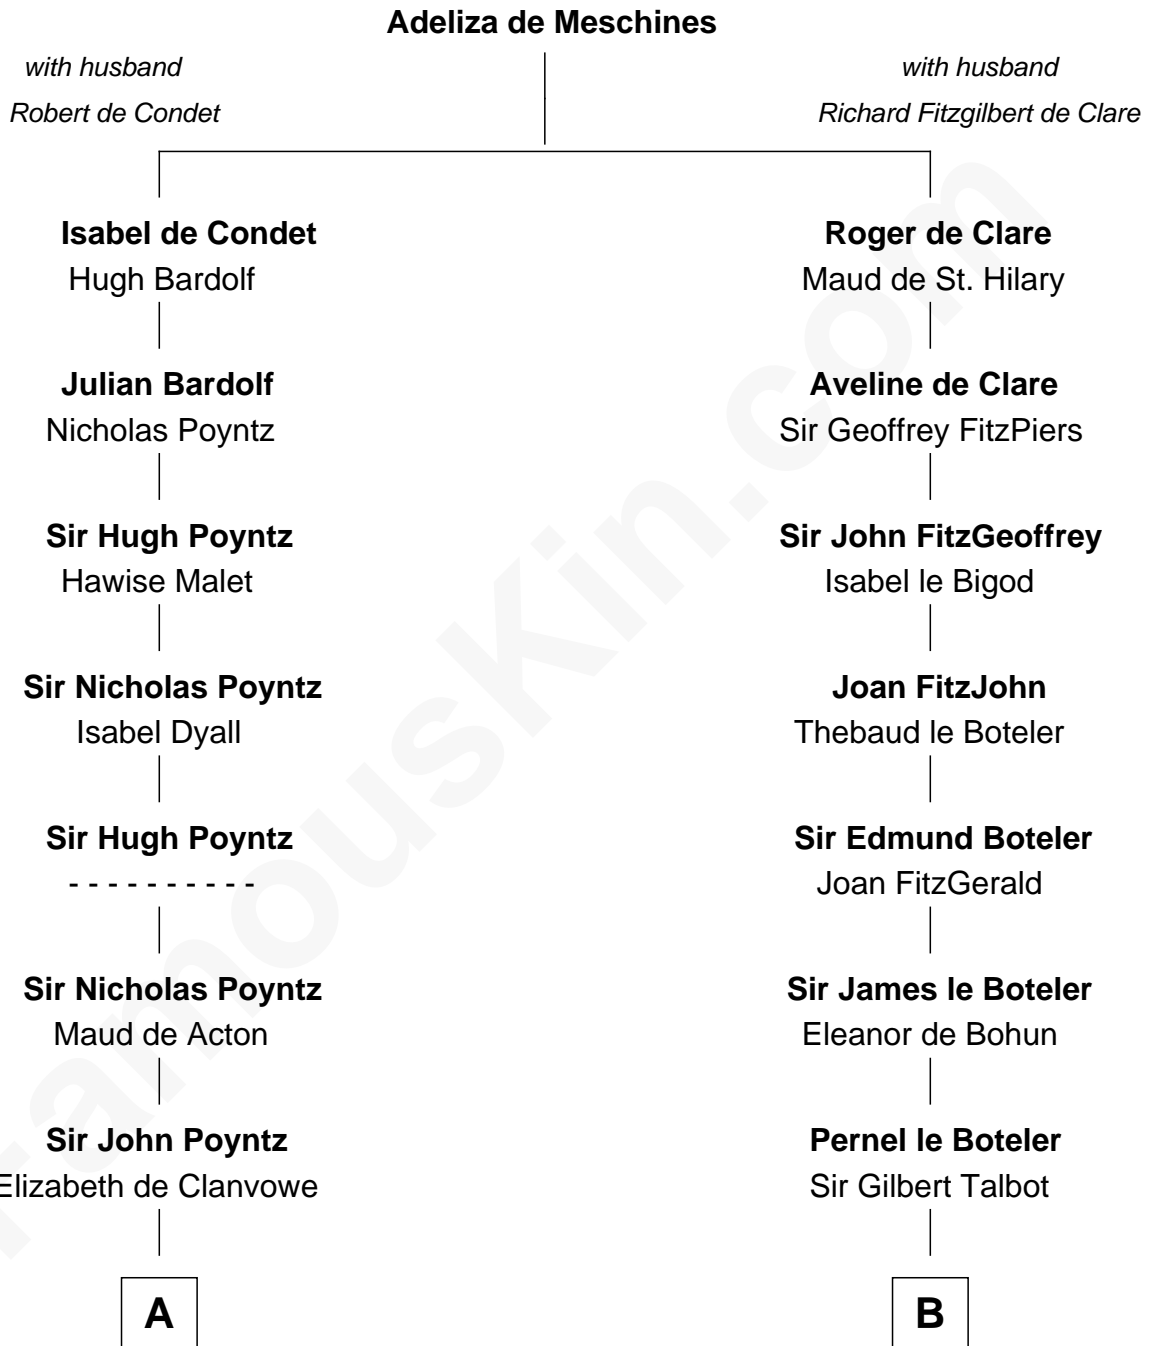

FamousKin.com

Relationship Chart of

William Greene

2nd Governor of Rhode Island

19th cousin 1 time removed of

John Carroll

Founder of Georgetown University