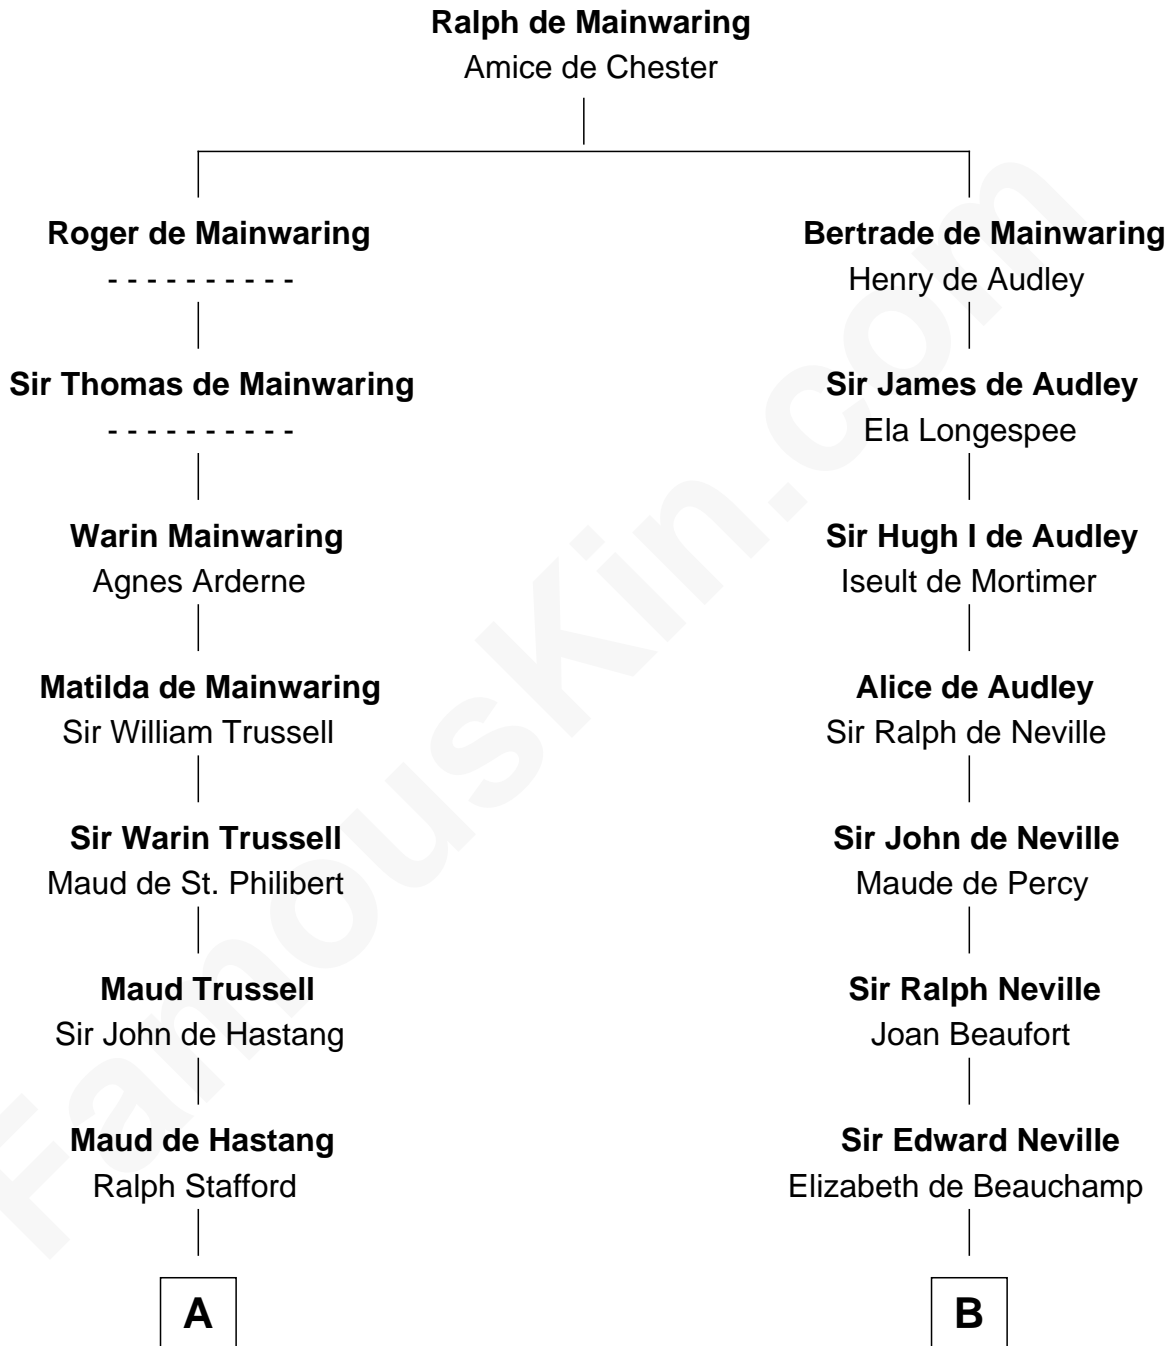

FamousKin.com

Relationship Chart of

William Greene

2nd Governor of Rhode Island

16th cousin 2 times removed of

John Carroll

Founder of Georgetown University