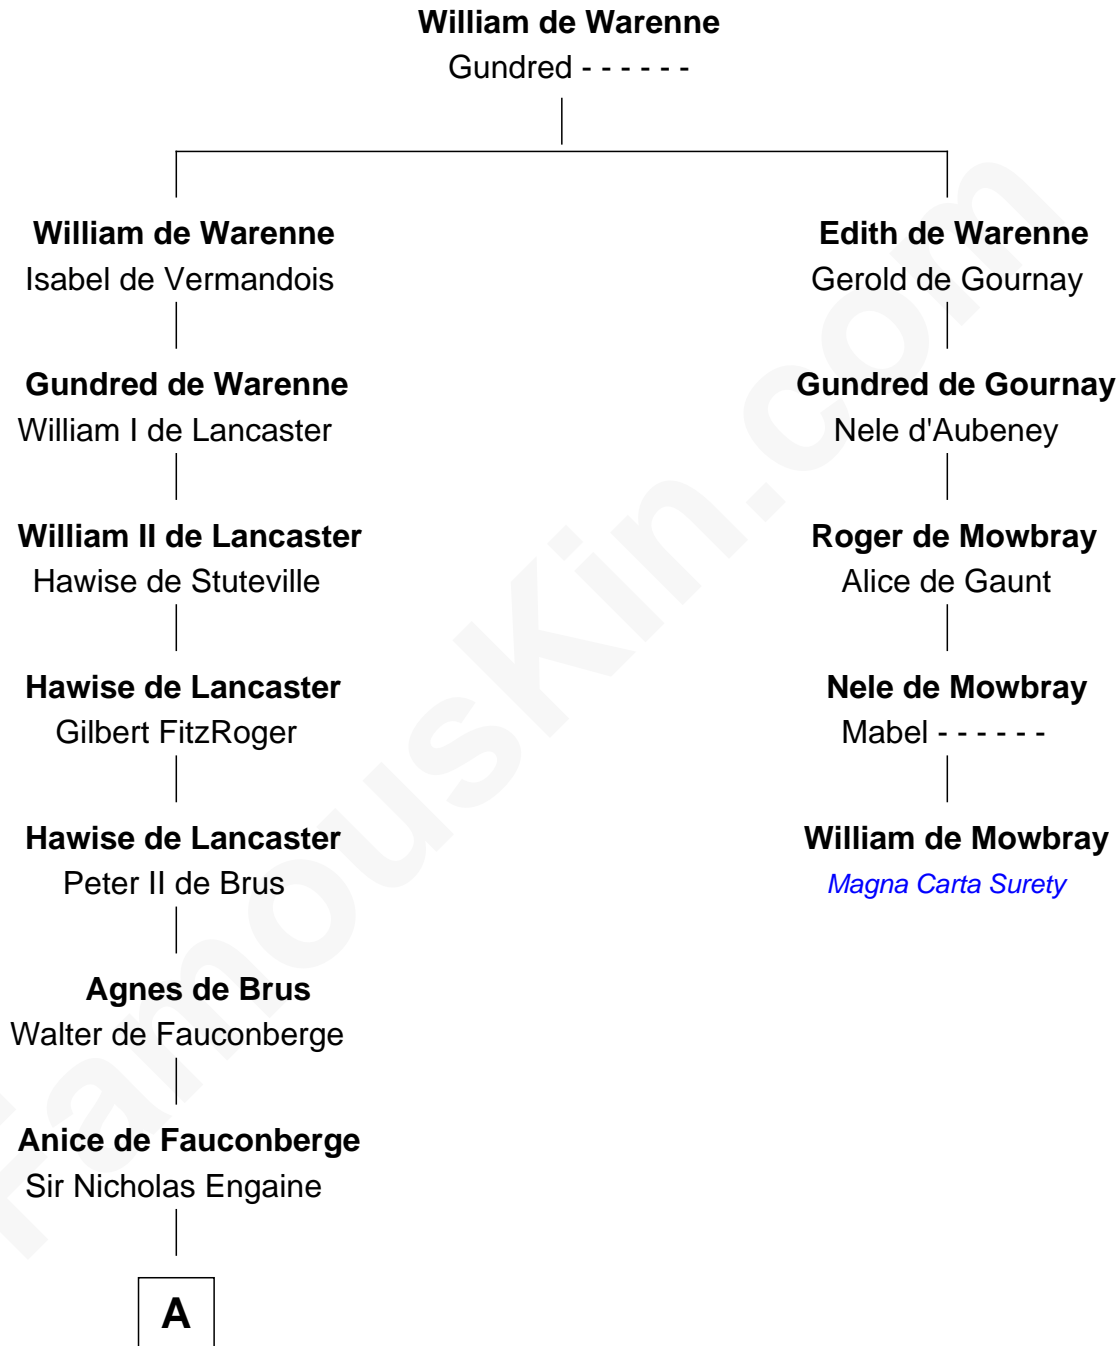

FamousKin.com Relationship Chart of William Greene

2nd Governor of Rhode Island

4th cousin 16 times removed of

William de Mowbray
Magna Carta Surety

B

—
Annis Almy
John Greene

—
Samuel Greene
Mary Gorton

—
William Greene
Catharine Greene

—
William Greene
2nd Governor of Rhode Island

FamousKin.com