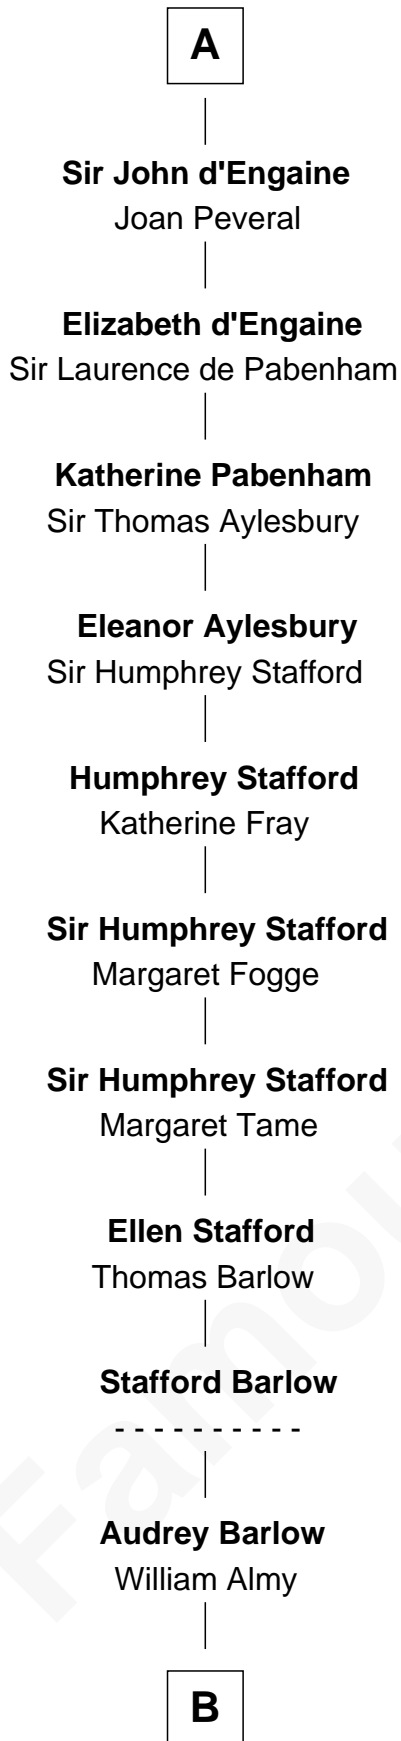

FamousKin.com Relationship Chart of William Greene

2nd Governor of Rhode Island

4th cousin 16 times removed of

William de Mowbray
Magna Carta Surety

B

—
Annis Almy
John Greene

—
Samuel Greene
Mary Gorton

—
William Greene
Catharine Greene

—
William Greene
2nd Governor of Rhode Island

FamousKin.com