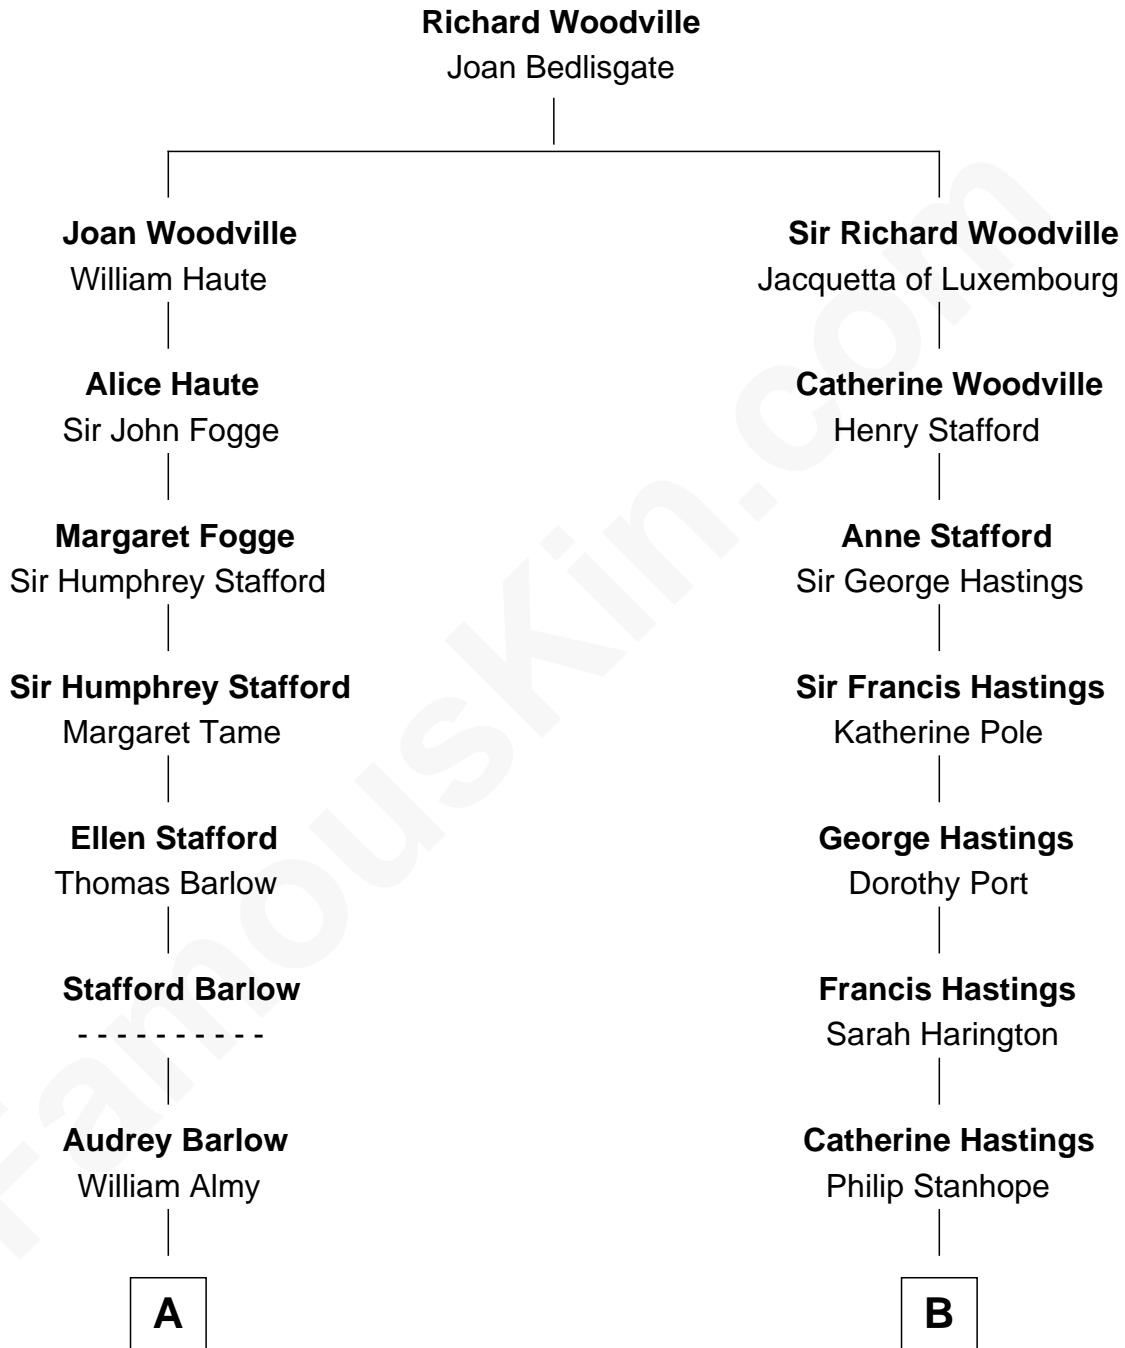

# FamousKin.com Relationship Chart of William Greene

*2nd Governor of Rhode Island*

10th cousin 3 times removed of

**Lewis Carroll**

*Author of Alice in Wonderland*

**A**

**Annis Almy**  
John Greene

**Samuel Greene**  
Mary Gorton

**William Greene**  
Catharine Greene

**William Greene**  
*2nd Governor of Rhode Island*

**B**

**Sarah Stanhope**  
Sir Richard de Hoghton

**Sir Charles Hoghton**  
Mary Skeffington

**Lucy Hoghton**  
Thomas Lutwidge

**Henry Lutwidge**  
Jane Molyneux

**Charles Lutwidge**  
Elizabeth Anne Dodgson

**Frances Jane Lutwidge**  
Rev. Charles Dodgson

**Lewis Carroll**  
*Author of Alice in Wonderland*