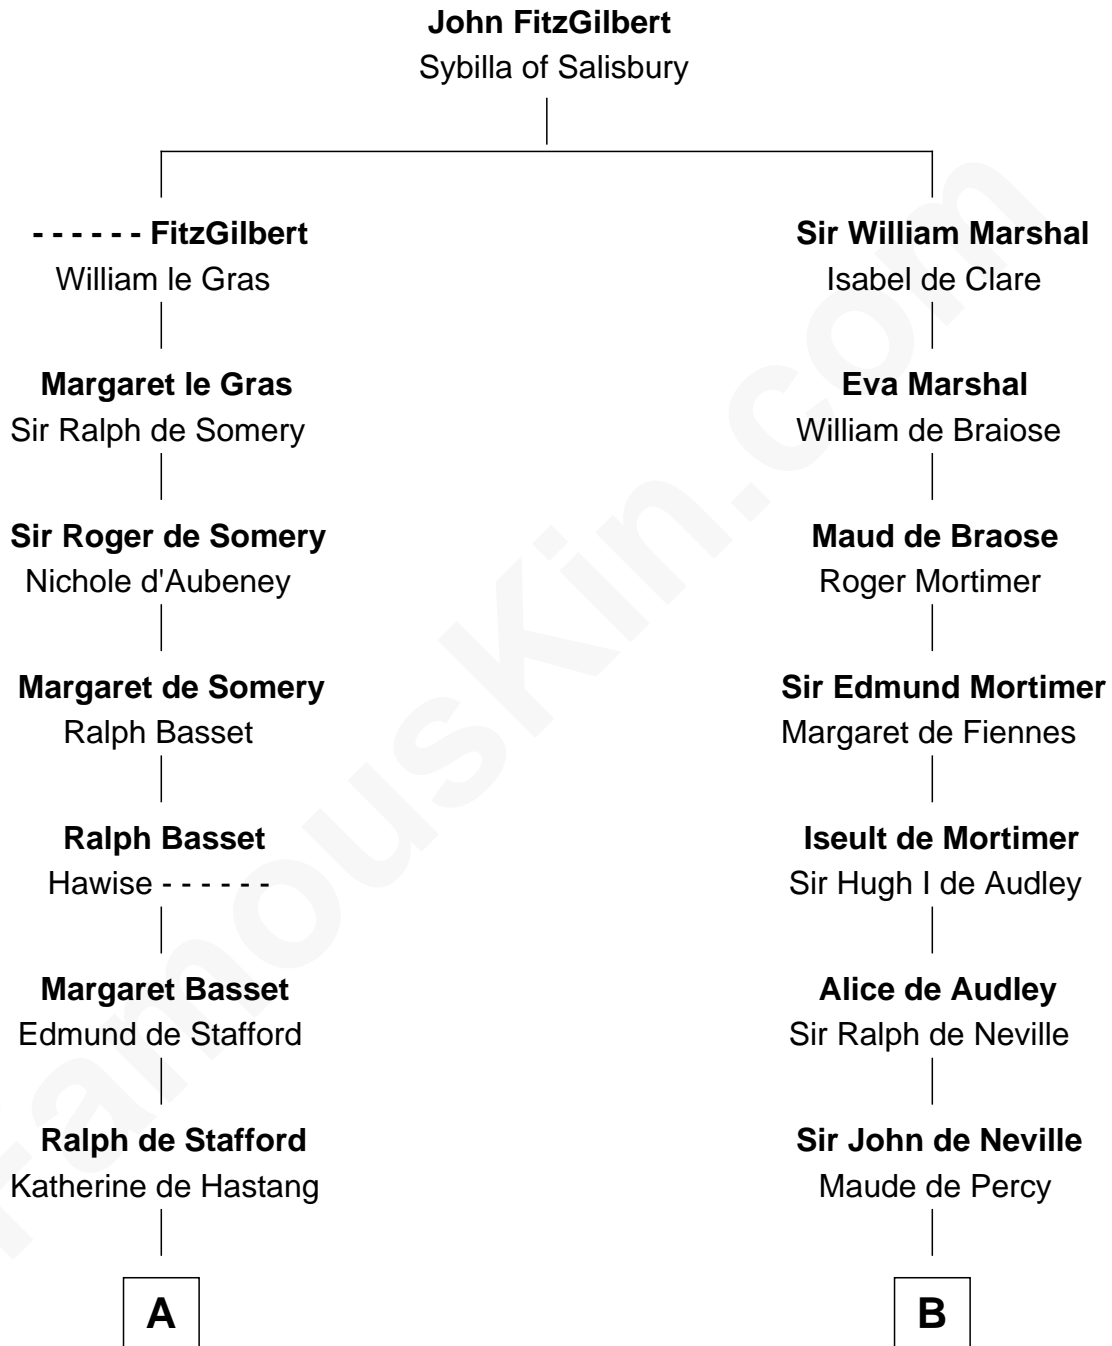

FamousKin.com Relationship Chart of **William Greene**

2nd Governor of Rhode Island

20th cousin 1 time removed of

Lewis Carroll

Author of Alice in Wonderland

C

Annis Almy
John Greene

Samuel Greene
Mary Gorton