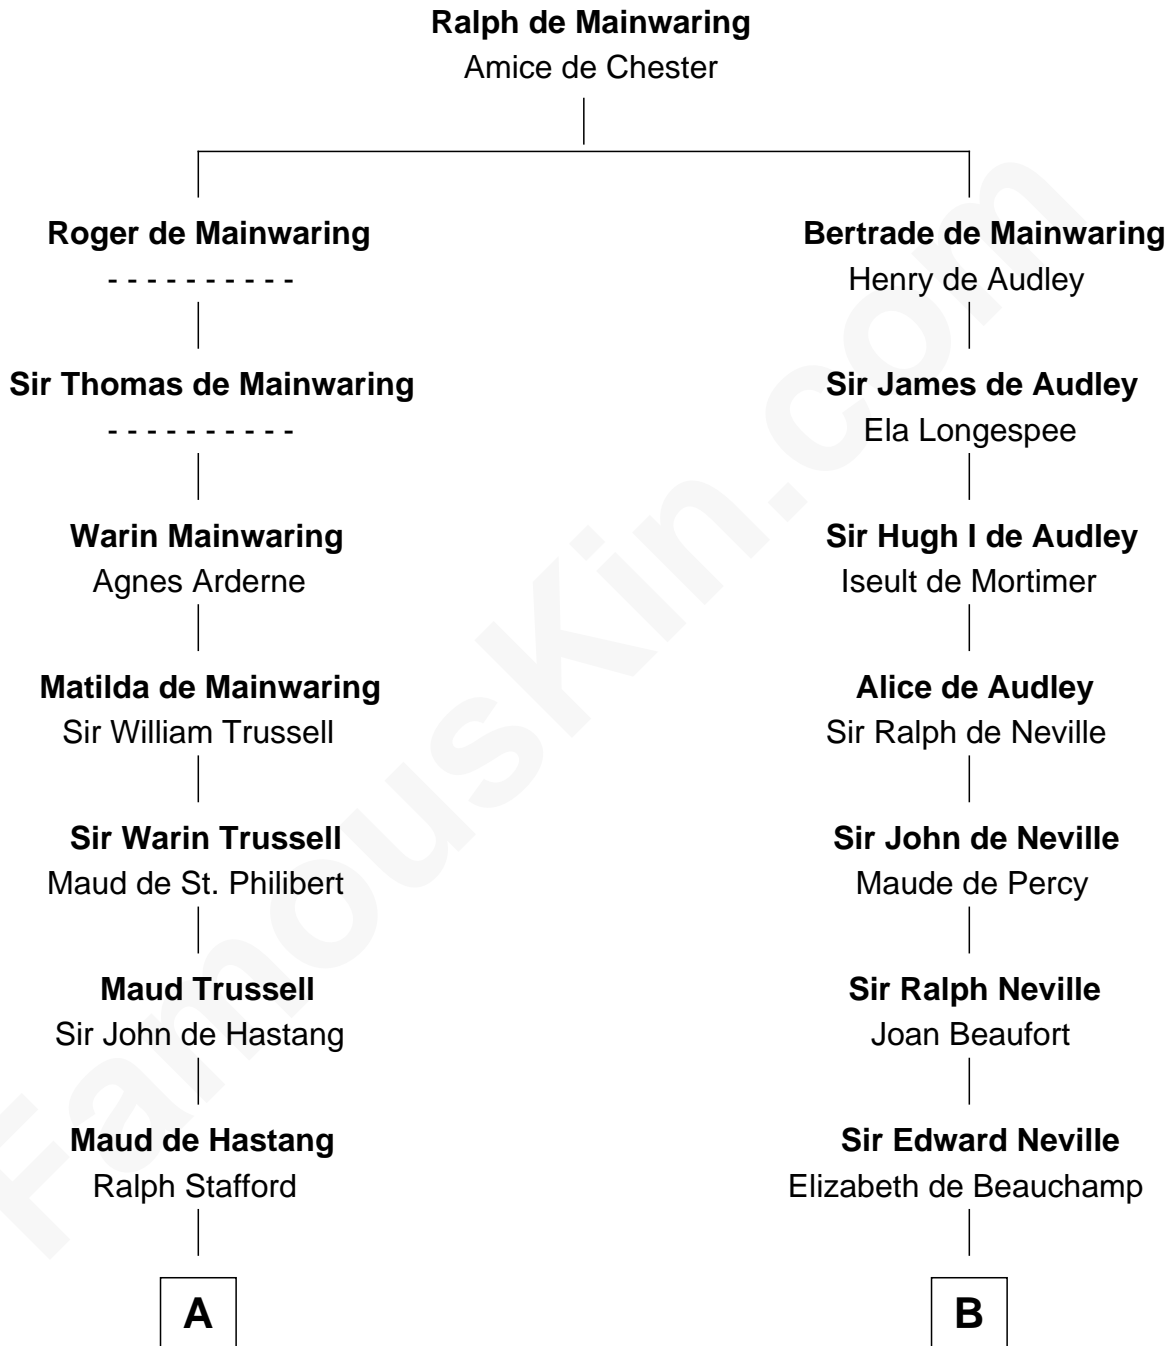

FamousKin.com

Relationship Chart of

William Greene

2nd Governor of Rhode Island

18th cousin 1 time removed of

Lewis Carroll

Author of Alice in Wonderland