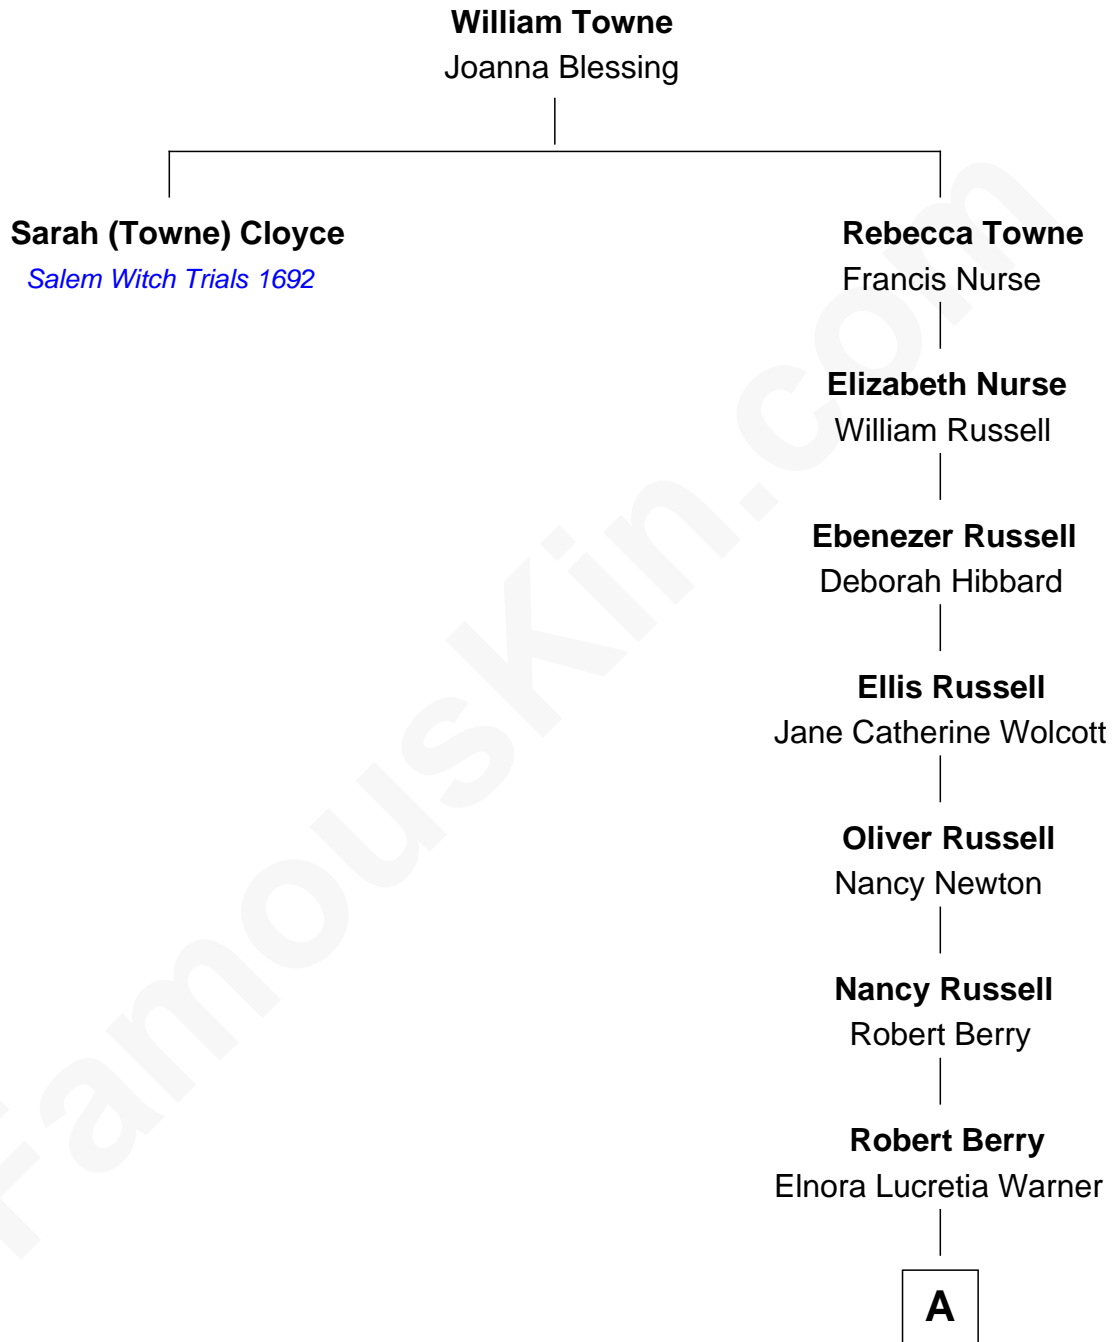

**FamousKin.com**  
**Relationship Chart of**  
**Sarah (Towne) Cloyce**

*Accused of Witchcraft, Salem 1692*

**8th great-grandaunt of**

**Mitt Romney**

*70th Governor of Massachusetts*

A

**Rosetta Mary Berry**  
Charles Edward Robison

**Alma Luella Robison**  
Harold Arundel LaFount

**Lenore Emily LaFount**  
George Wilcken Romney

**Mitt Romney**  
*70th Governor of Massachusetts*