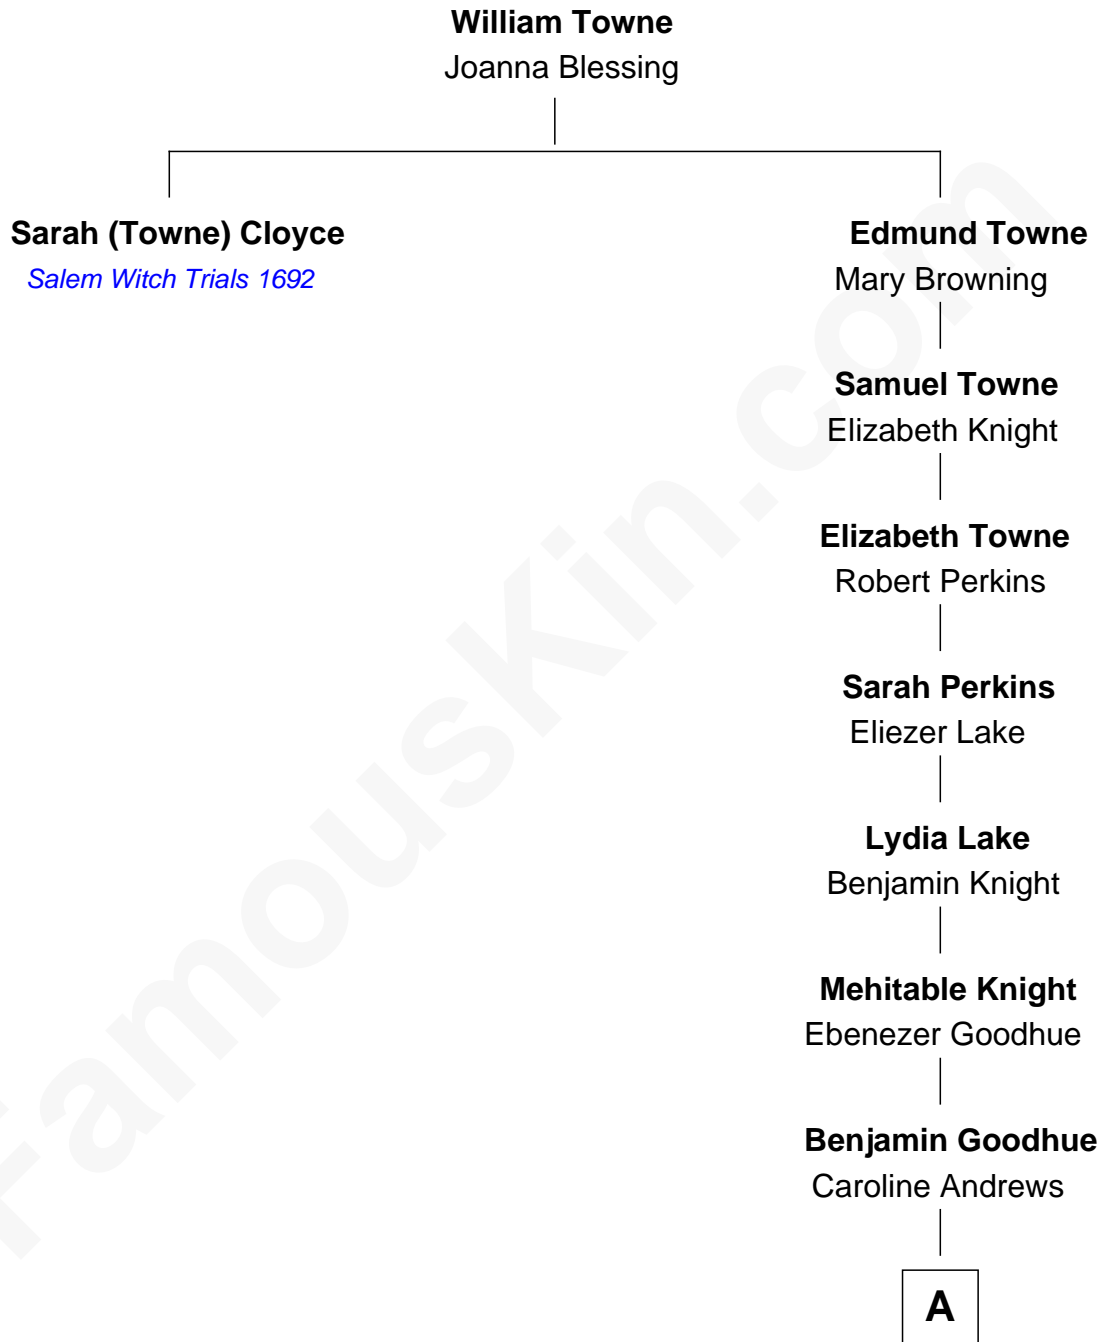

FamousKin.com
Relationship Chart of
Sarah (Towne) Cloyce

Accused of Witchcraft, Salem 1692

6th great-grandaunt of

Grace (Goodhue) Coolidge

First Lady of President Calvin Coolidge

A

Andrew Issacler Goodhue

Lemira A. Barrett