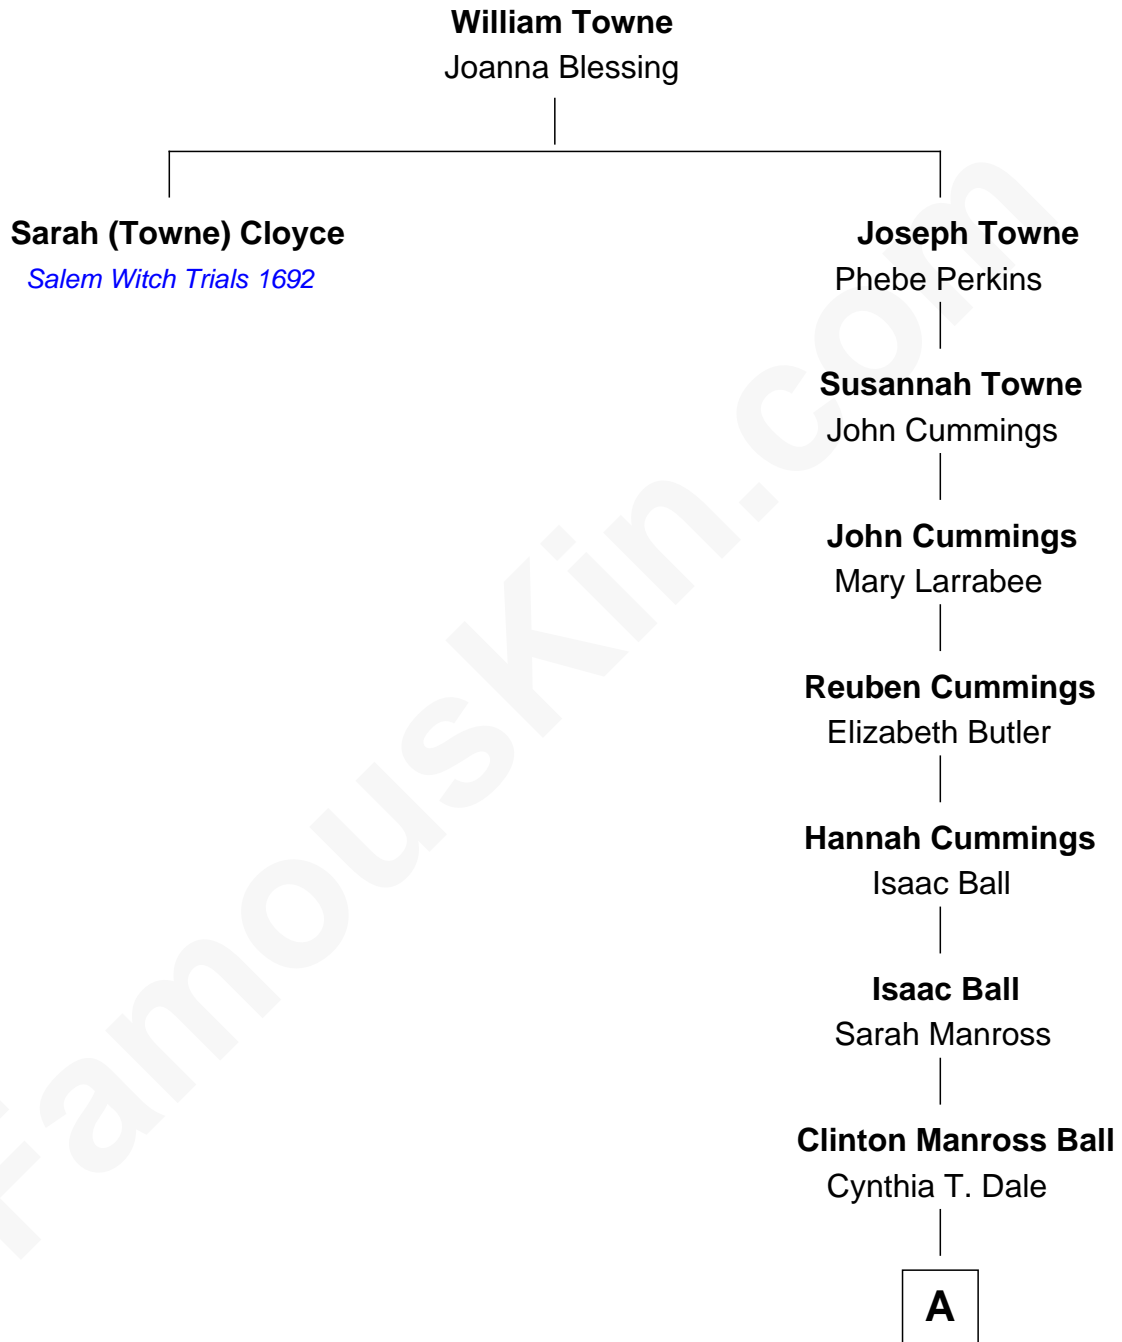

FamousKin.com
Relationship Chart of
Sarah (Towne) Cloyce

Accused of Witchcraft, Salem 1692

7th great-grandaunt of

Lucille Ball

TV Actress - "I Love Lucy"

A

Jasper Clinton Ball
Nellie Rebecca Durrell

Henry Durrell Ball
Desiree Evelyn Hunt

Lucille Ball
TV Actress - "I Love Lucy"

FamousKin.com