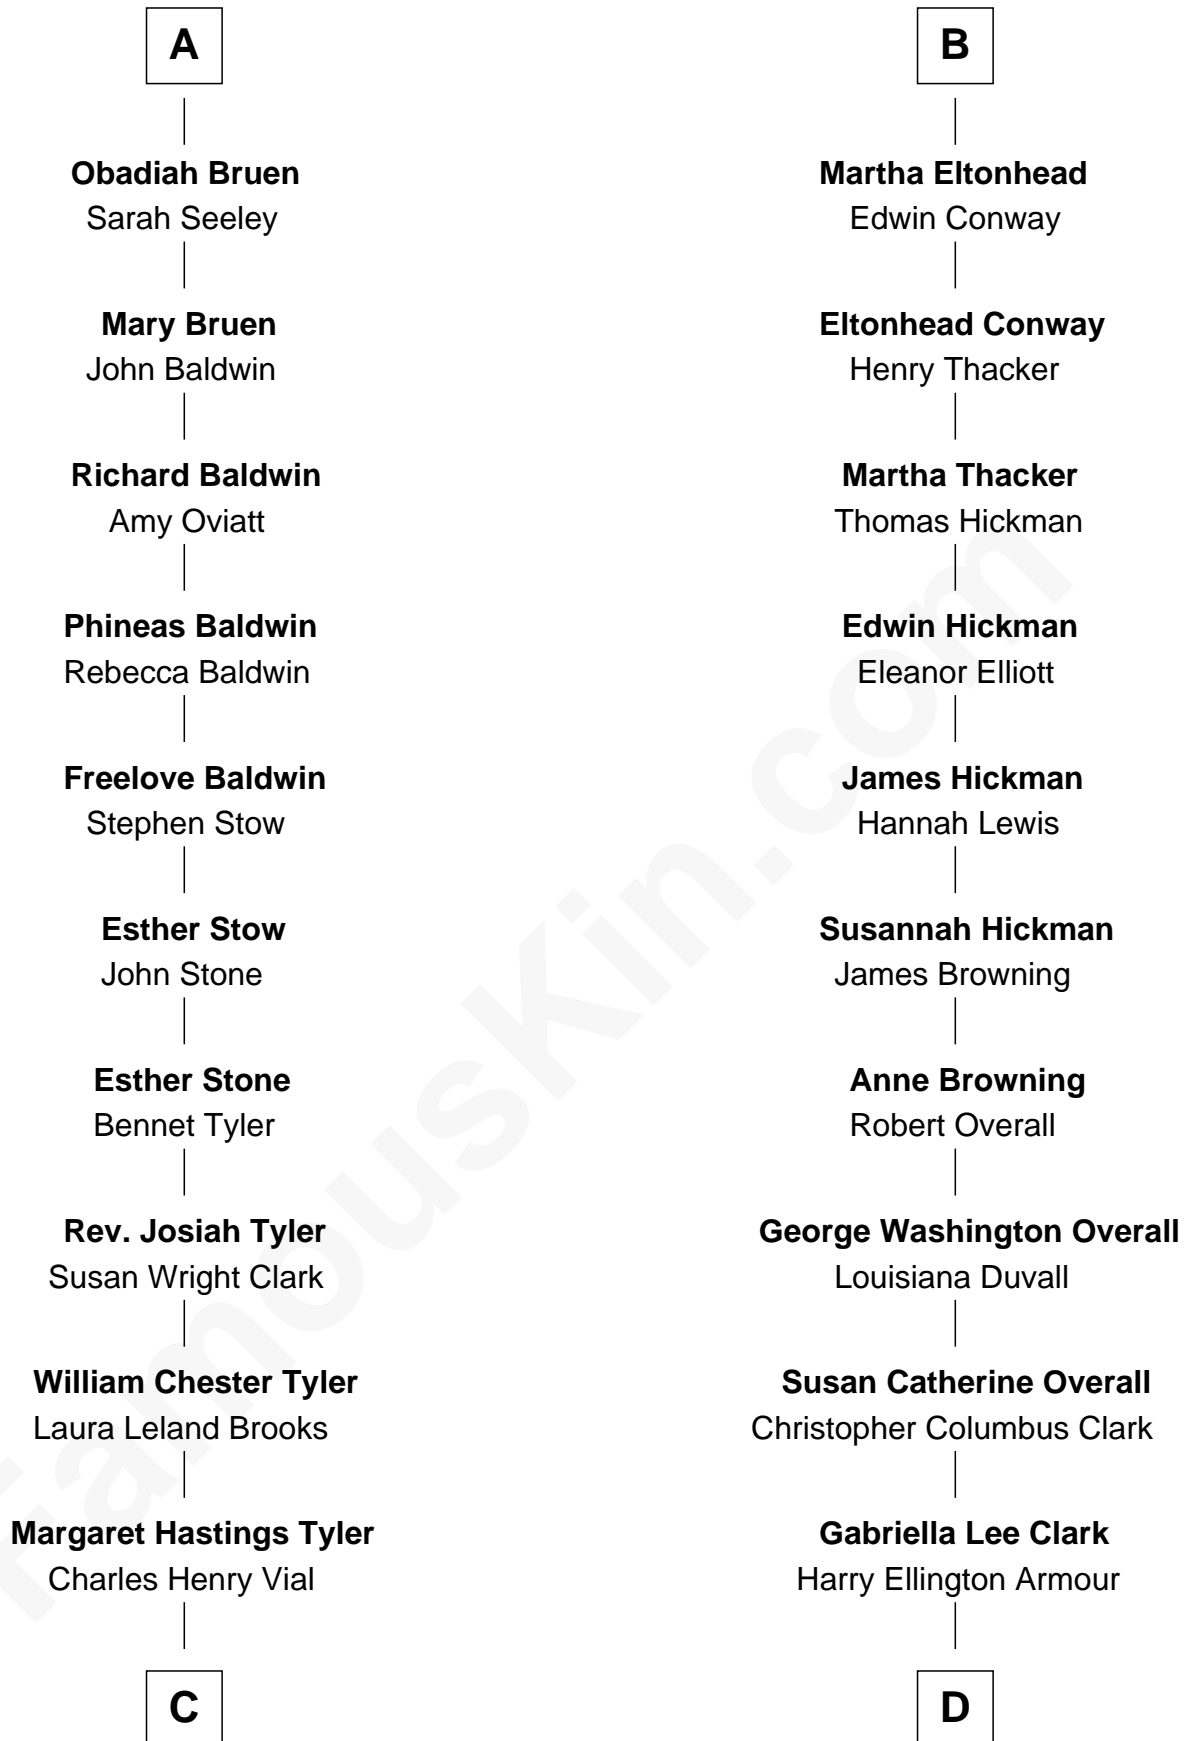

FamousKin.com

Relationship Chart of

Kate Upton

Sports Illustrated Swimsuit Cover Model

19th cousin 1 time removed of

Barack Obama
44th U.S. President

Sir John Savage
Maud de Swinnerton

C

Elizabeth Brooks Vial
Stephen Edward Upton

Jefferson Matthew Upton
Shelley Fawn Davis

Kate Upton
Model and Actress

D

Ruth Lucille Armour
Ralph Waldo Emerson Dunham

Stanley Armour Dunham
Madelyn Lee Payne

Stanley Ann Dunham
Barack Hussein Obama