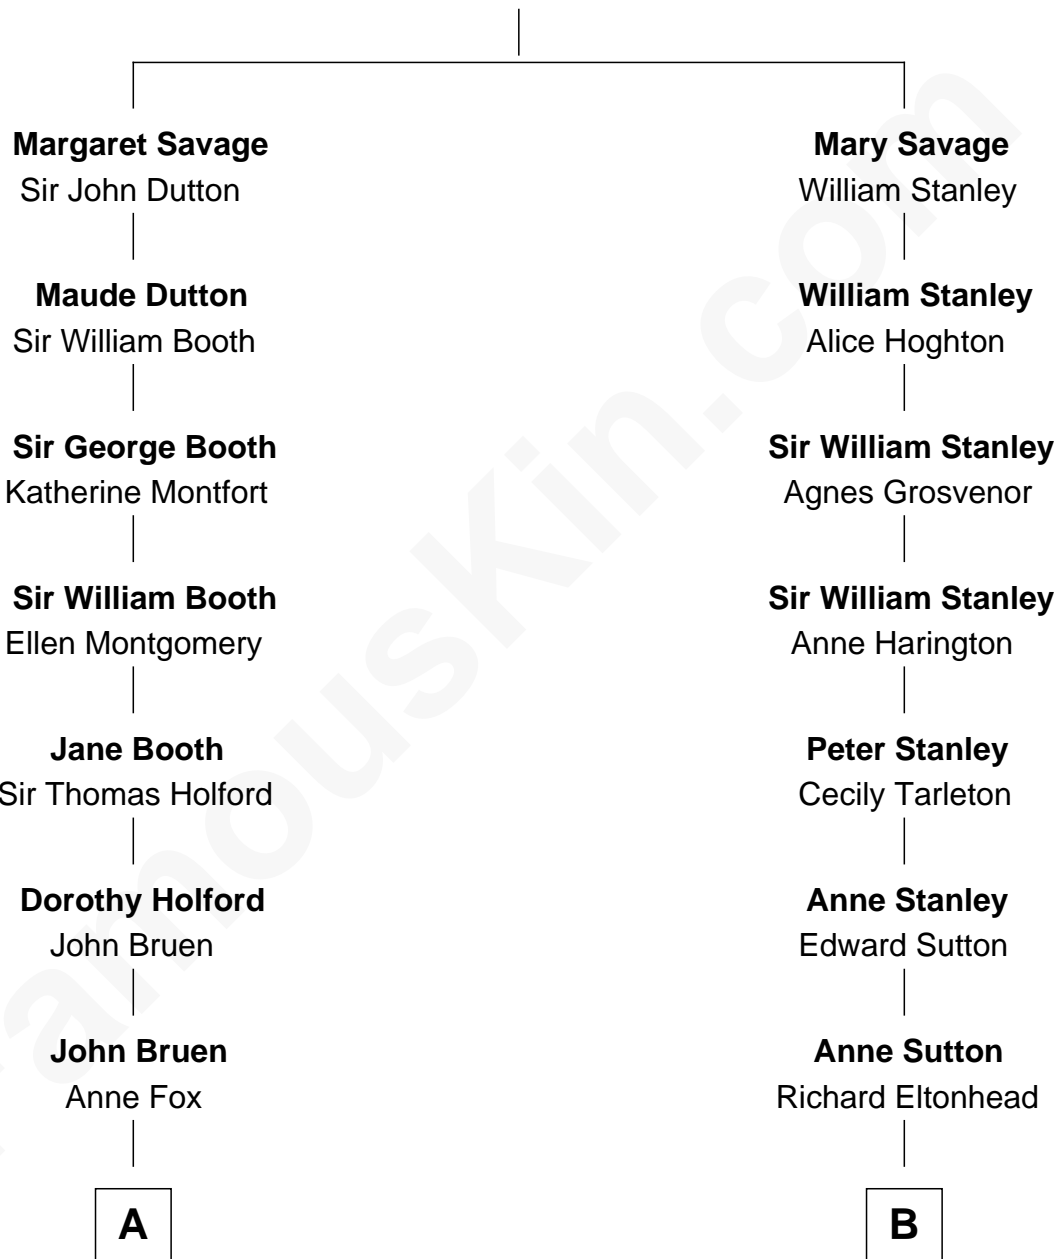

FamousKin.com

Relationship Chart of

Kate Upton

Sports Illustrated Swimsuit Cover Model

19th cousin 1 time removed of

Barack Obama
44th U.S. President

Sir John Savage
Maud de Swinnerton

C

Elizabeth Brooks Vial
Stephen Edward Upton

Jefferson Matthew Upton
Shelley Fawn Davis

Kate Upton
Model and Actress

D

Ruth Lucille Armour
Ralph Waldo Emerson Dunham

Stanley Armour Dunham
Madelyn Lee Payne

Stanley Ann Dunham
Barack Hussein Obama