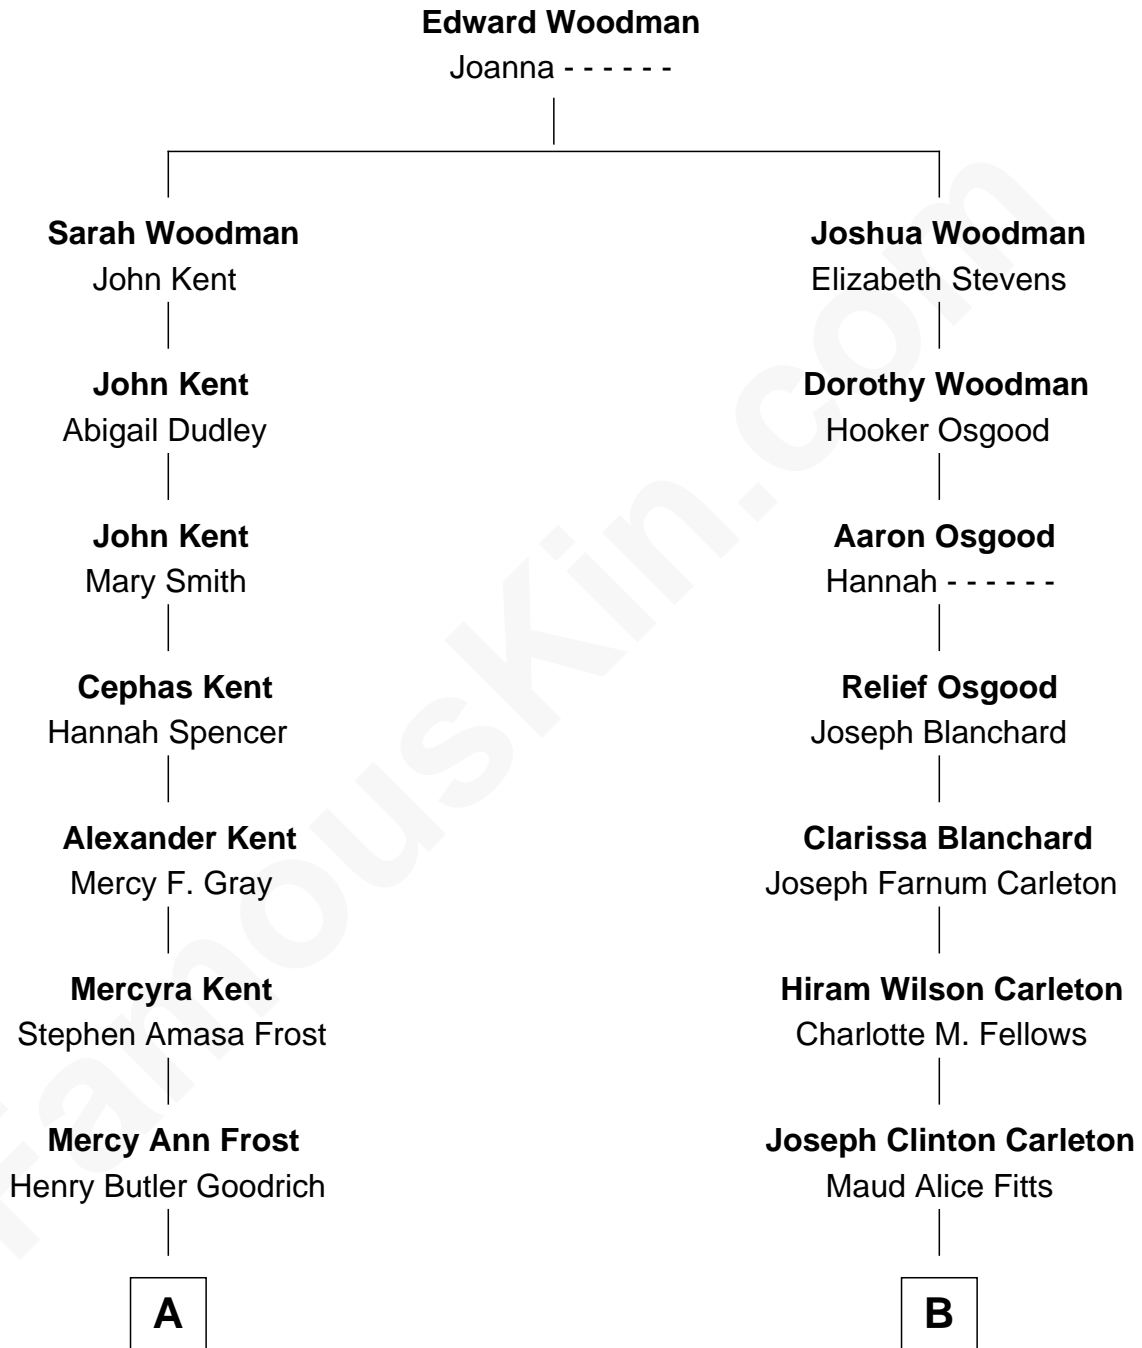

FamousKin.com

Relationship Chart of

Kate Upton

Sports Illustrated Swimsuit Cover Model

9th cousin 2 times removed of

Mickey Rourke
Movie Actor

A

Emma Frost Goodrich
George McNaughton Vial

Charles Henry Vial
Margaret Hastings Tyler

Elizabeth Brooks Vial
Stephen Edward Upton

Jefferson Matthew Upton
Shelley Fawn Davis

Kate Upton
Model and Actress

B

Hazel May Carleton
Leonard Ernest Cameron

Annette Elizabeth Cameron
Philip Andrew Rourke