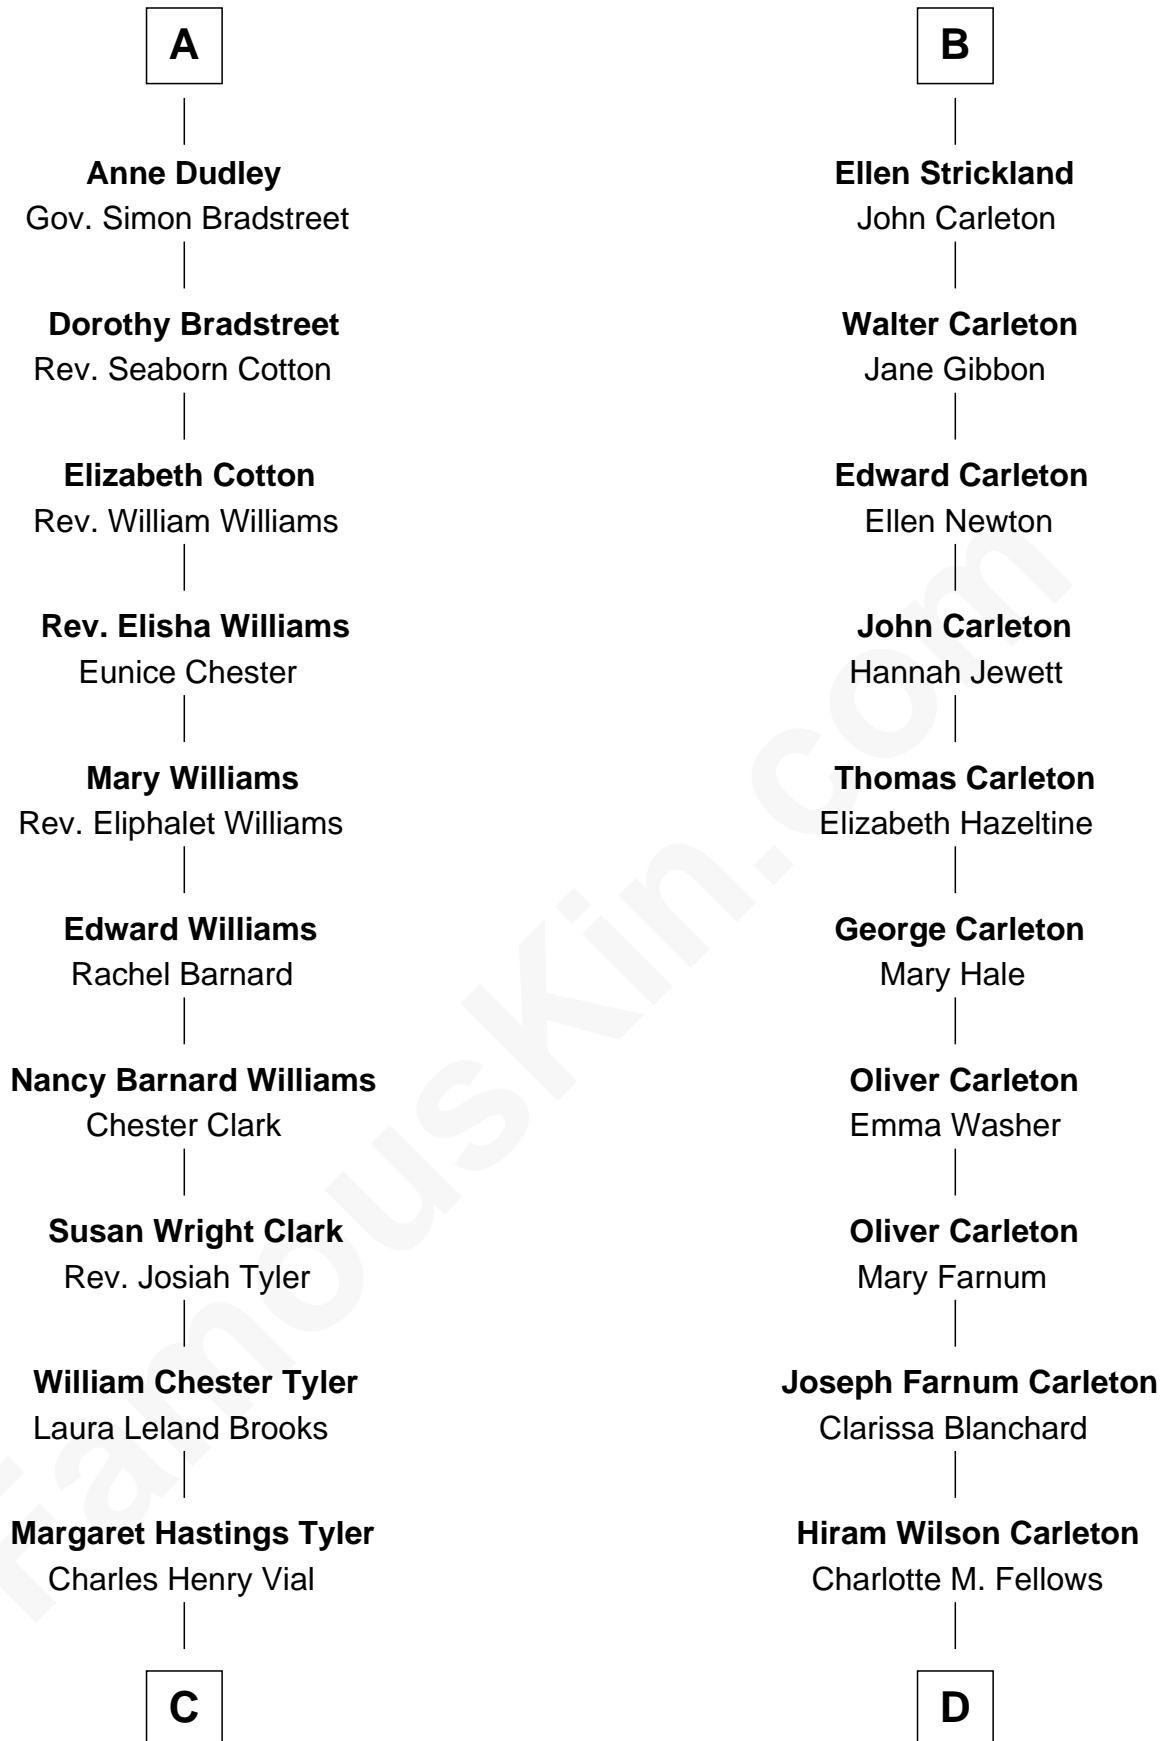

FamousKin.com

Relationship Chart of

Kate Upton

Sports Illustrated Swimsuit Cover Model

19th cousin 1 time removed of

Mickey Rourke
Movie Actor

C

Elizabeth Brooks Vial
Stephen Edward Upton

Jefferson Matthew Upton
Shelley Fawn Davis

Kate Upton
Model and Actress

D

Joseph Clinton Carleton
Maud Alice Fitts

Hazel May Carleton
Leonard Ernest Cameron

Annette Elizabeth Cameron
Philip Andrew Rourke

Mickey Rourke
Movie Actor