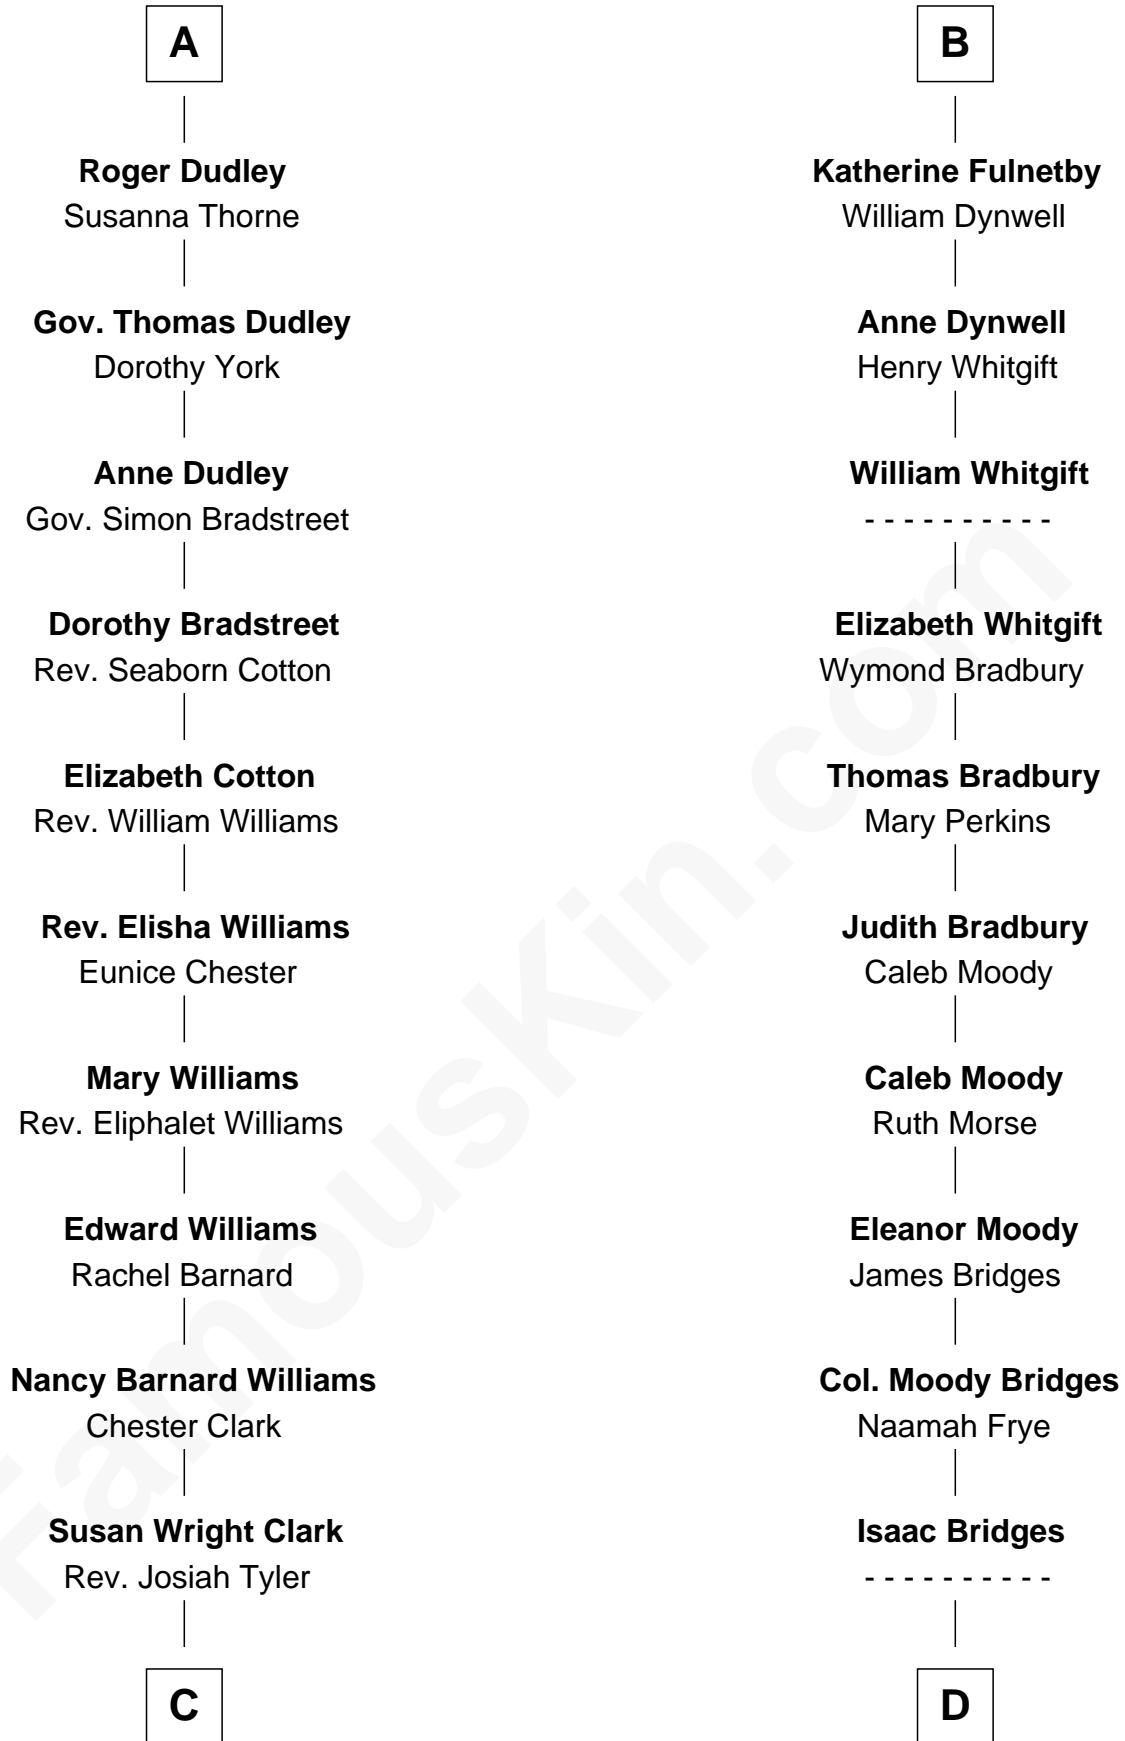

FamousKin.com Relationship Chart of

Kate Upton

Sports Illustrated Swimsuit Cover Model

21st cousin of

Owen Brewster

54th Governor of Maine

Sir Maurice de Berkeley

Eve la Zouche

Isabel de Berkeley

Sir Robert de Clifford

Sir Roger de Clifford

Maud de Beauchamp

Katherine de Clifford

Sir Ralph de Greystoke

Maud de Greystoke

Eudo de Welles

Sir Lionel de Welles

Joan de Waterton

Margaret de Welles

Sir Thomas Dymoke

Jane Dymoke

John Fulnetby

B

C

William Chester Tyler

Laura Leland Brooks

Margaret Hastings Tyler

Charles Henry Vial

Elizabeth Brooks Vial

Stephen Edward Upton

Jefferson Matthew Upton

Shelley Fawn Davis